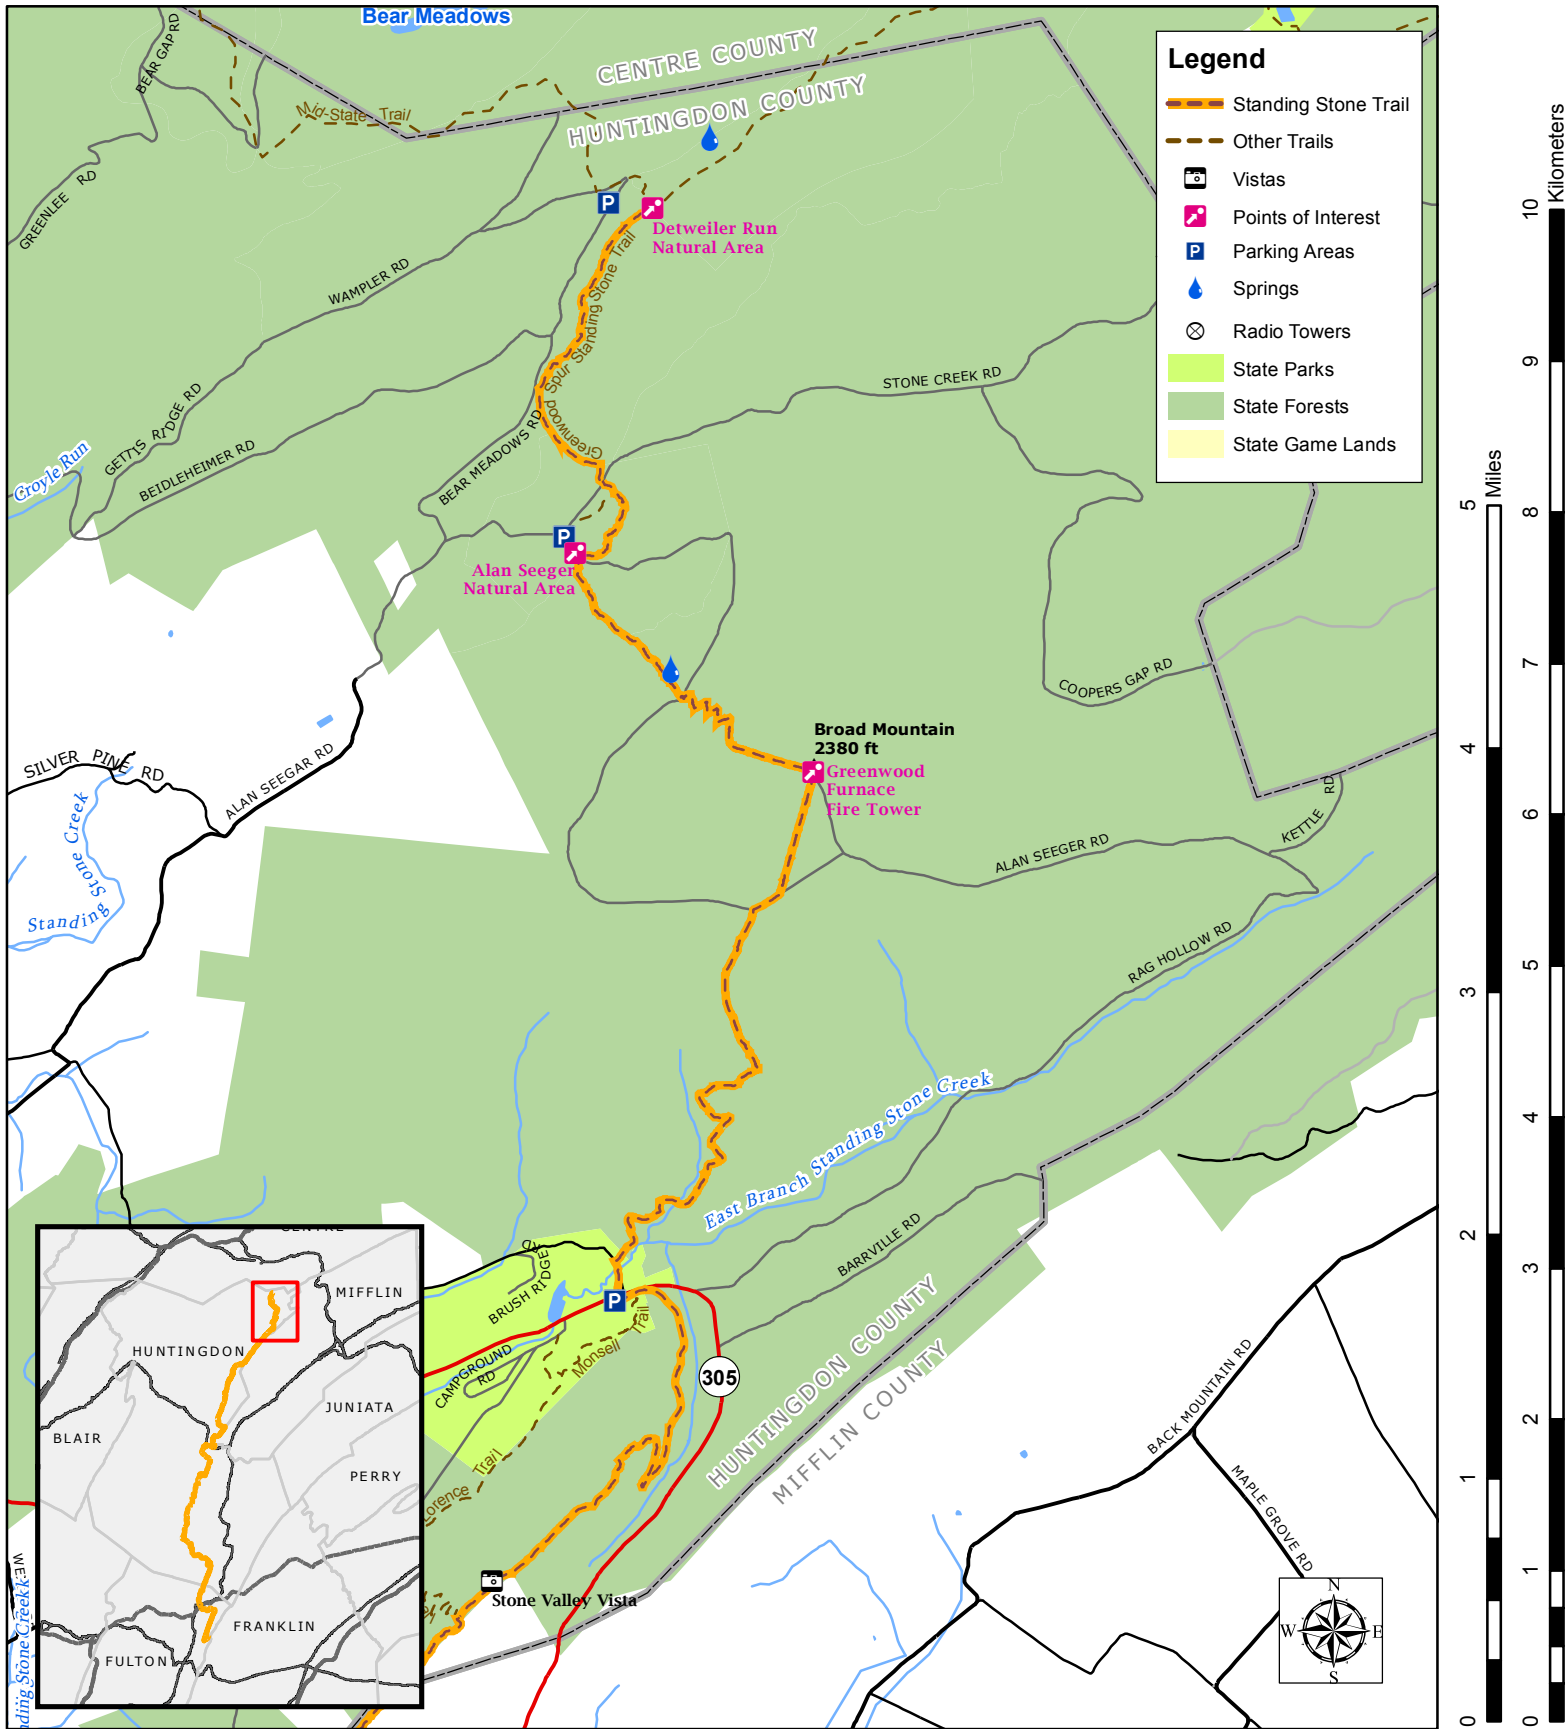

The Standing Stone Trail

(Draft) Map 9 of 9

A Wild Hiking Trail
Through Pennsylvania's Tiltrock Country
in Huntingdon, Mifflin, and Fulton Counties

<http://www.standingstonetrail.org>

Part of America's Great Eastern Trail

<http://www.greateastertrail.net/>

Map created by the Standing Stone Trail Club
Revised: October 2018

GIS Data Sources:
Standing Stone Trail Club, SAP&DC, Huntingdon County,
Fulton County, PennDOT, PA DCNR, USGS
Map Scale = 1:50,000 Contour Interval = 100 ft.