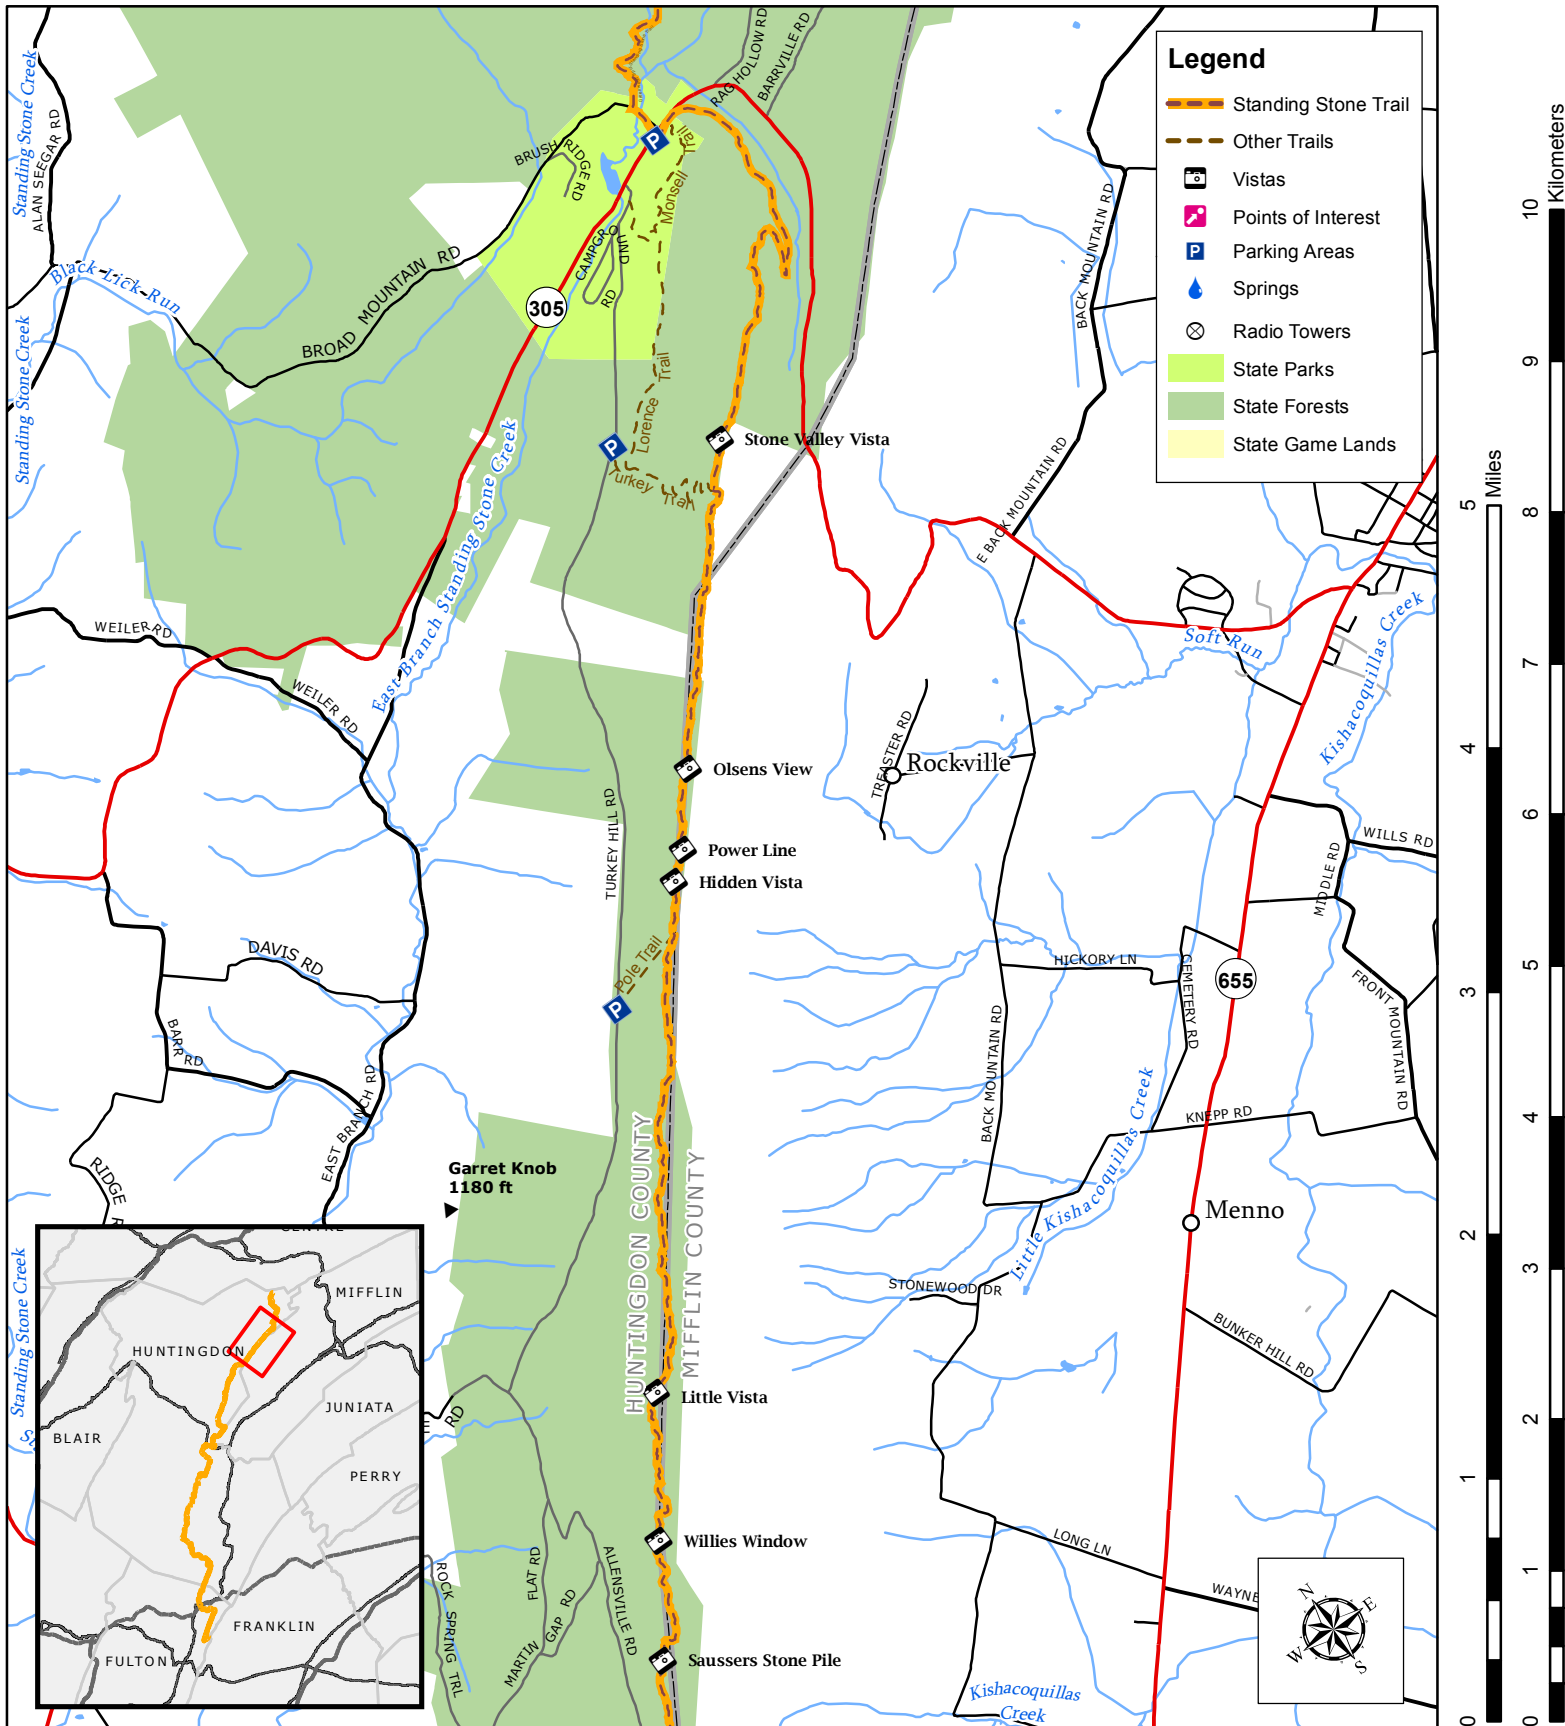

The Standing Stone Trail

(Draft) Map 8 of 9

A Wild Hiking Trail
Through Pennsylvania's Tiltrock Country
in Huntingdon, Mifflin, and Fulton Counties

<http://www.standingstonetrail.org>

Part of America's Great Eastern Trail

<http://www.greateastertrail.net/>

Map created by the Standing Stone Trail Club
Revised: October 2018

GIS Data Sources:
Standing Stone Trail Club, SAP&DC, Huntingdon County,
Fulton County, PennDOT, PA DCNR, USGS
Map Scale = 1:50,000 Contour Interval = 100 ft.