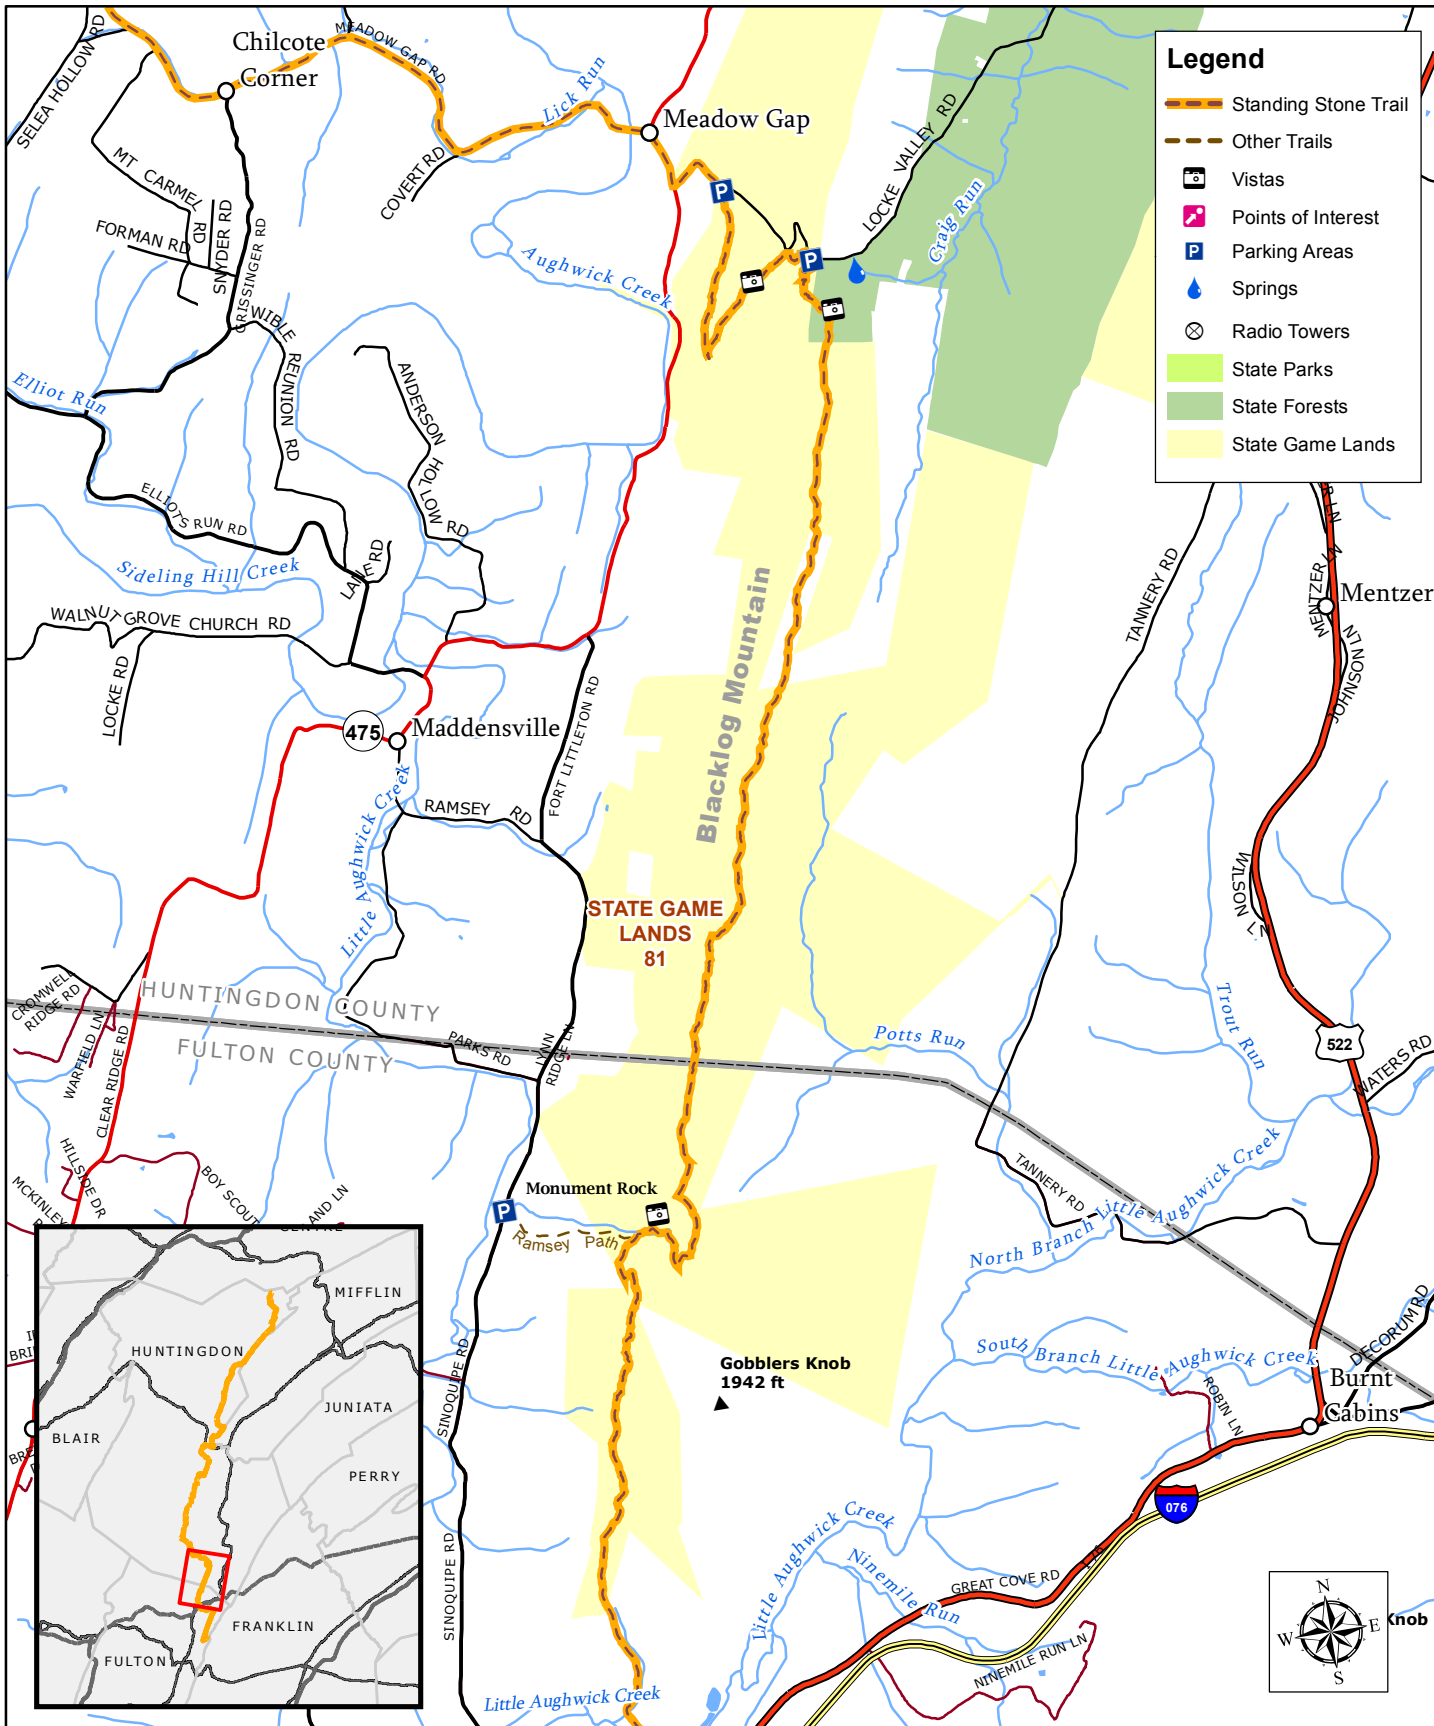

The Standing Stone Trail

(Draft) Map 2 of 9

A Wild Hiking Trail
Through Pennsylvania's Tiltrock Country
in Huntingdon, Mifflin, and Fulton Counties

<http://www.standingstonetrail.org>

Part of America's Great Eastern Trail

<http://www.greateastertrail.net/>

Map created by the Standing Stone Trail Club
Revised: October 2018

GIS Data Sources:
Standing Stone Trail Club, SAP&DC, Huntingdon County,
Fulton County, PennDOT, PA DCNR, USGS
Map Scale = 1:50,000 Contour Interval = 100 ft.