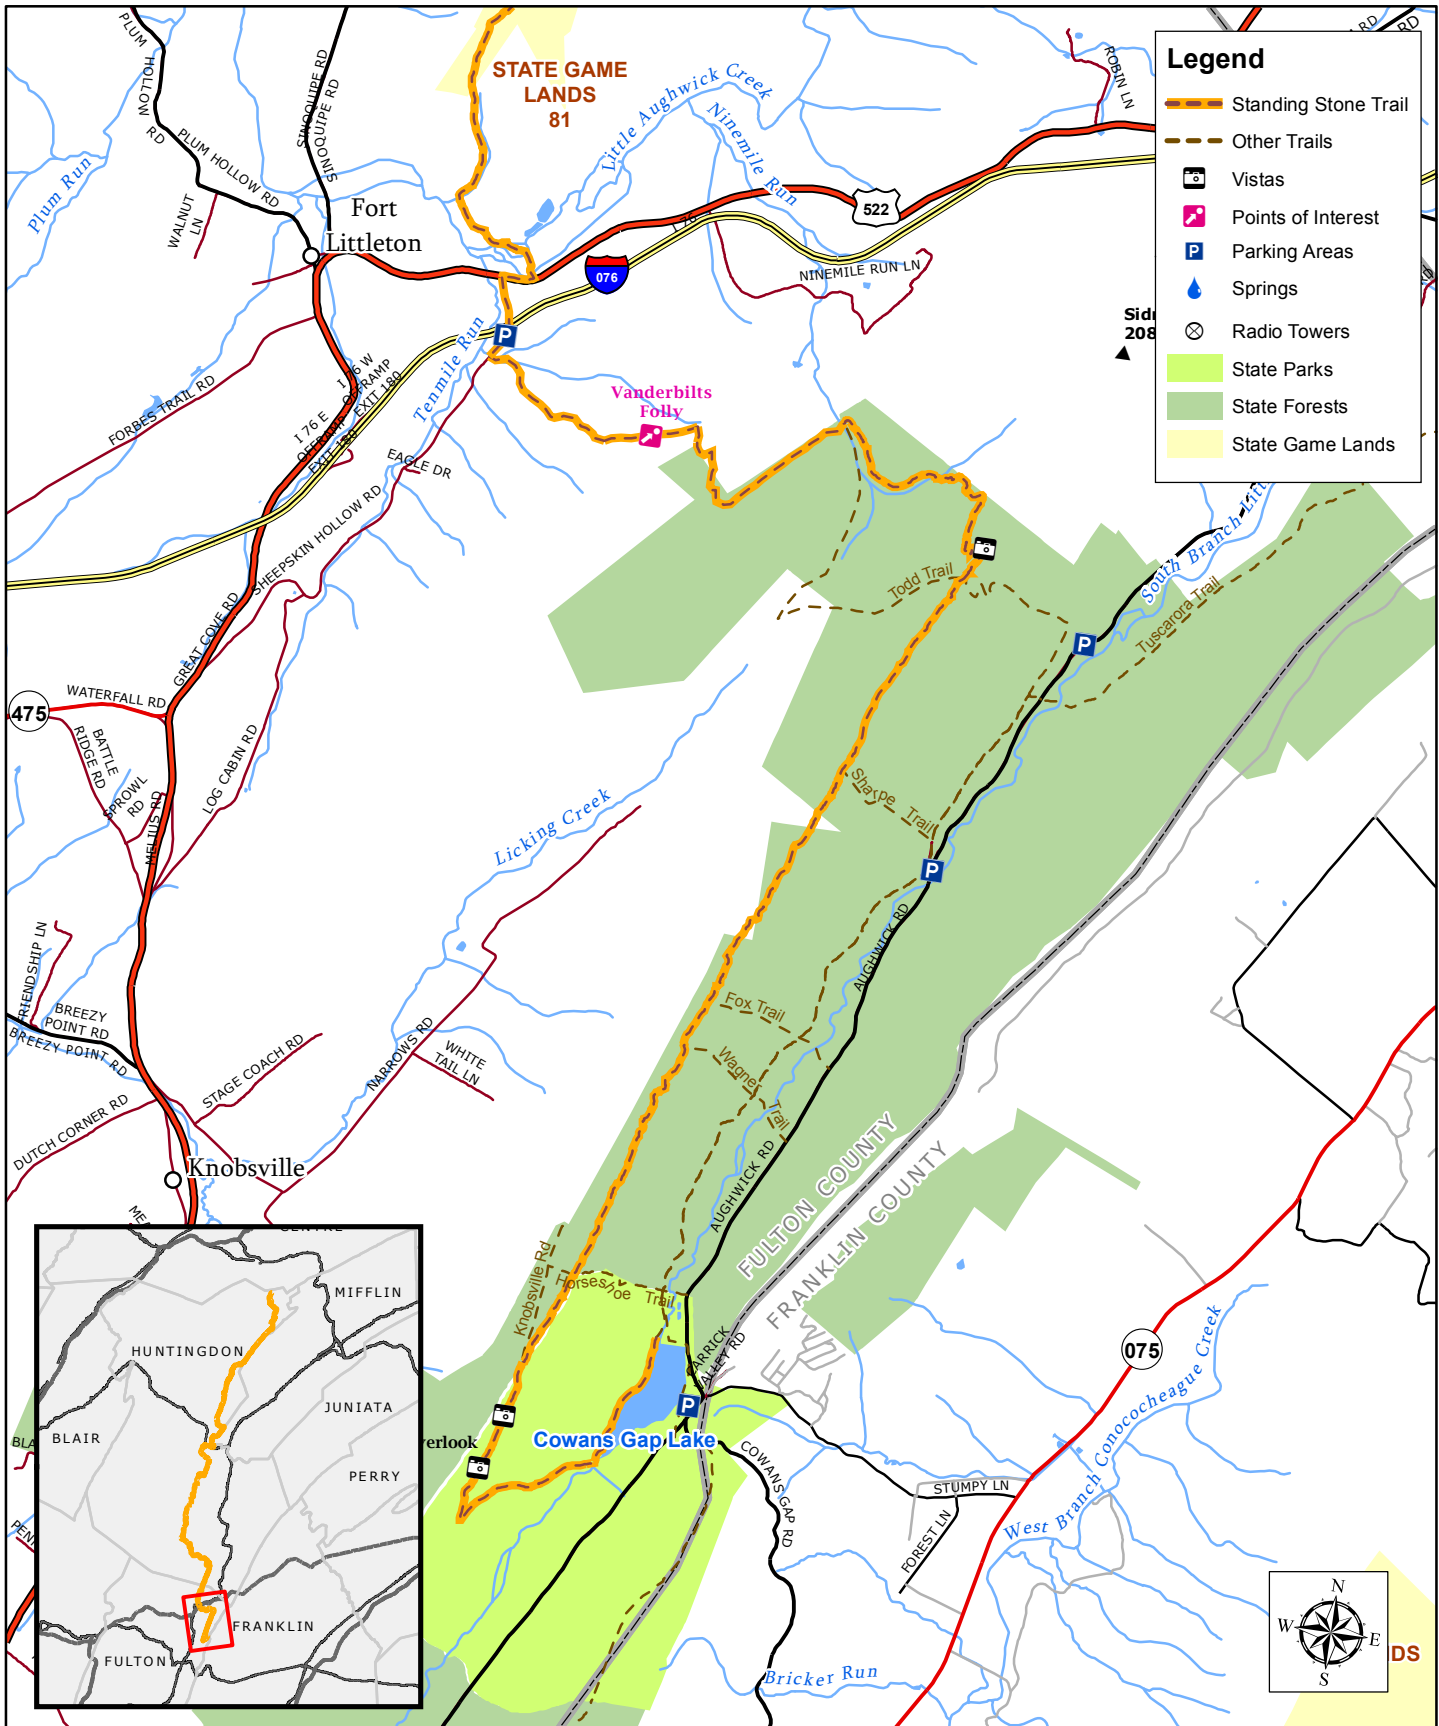

# The Standing Stone Trail

(Draft) Map 1 of 9

A Wild Hiking Trail  
Through Pennsylvania's Tiltrock Country  
in Huntingdon, Mifflin, and Fulton Counties

<http://www.standingstonetrail.org>

Part of America's Great Eastern Trail

<http://www.greateastertrail.net/>

Map created by the Standing Stone Trail Club  
Revised: October 2018

GIS Data Sources:  
Standing Stone Trail Club, SAP&DC, Huntingdon County,  
Fulton County, PennDOT, PA DCNR, USGS  
Map Scale = 1:50,000 Contour Interval = 100 ft.