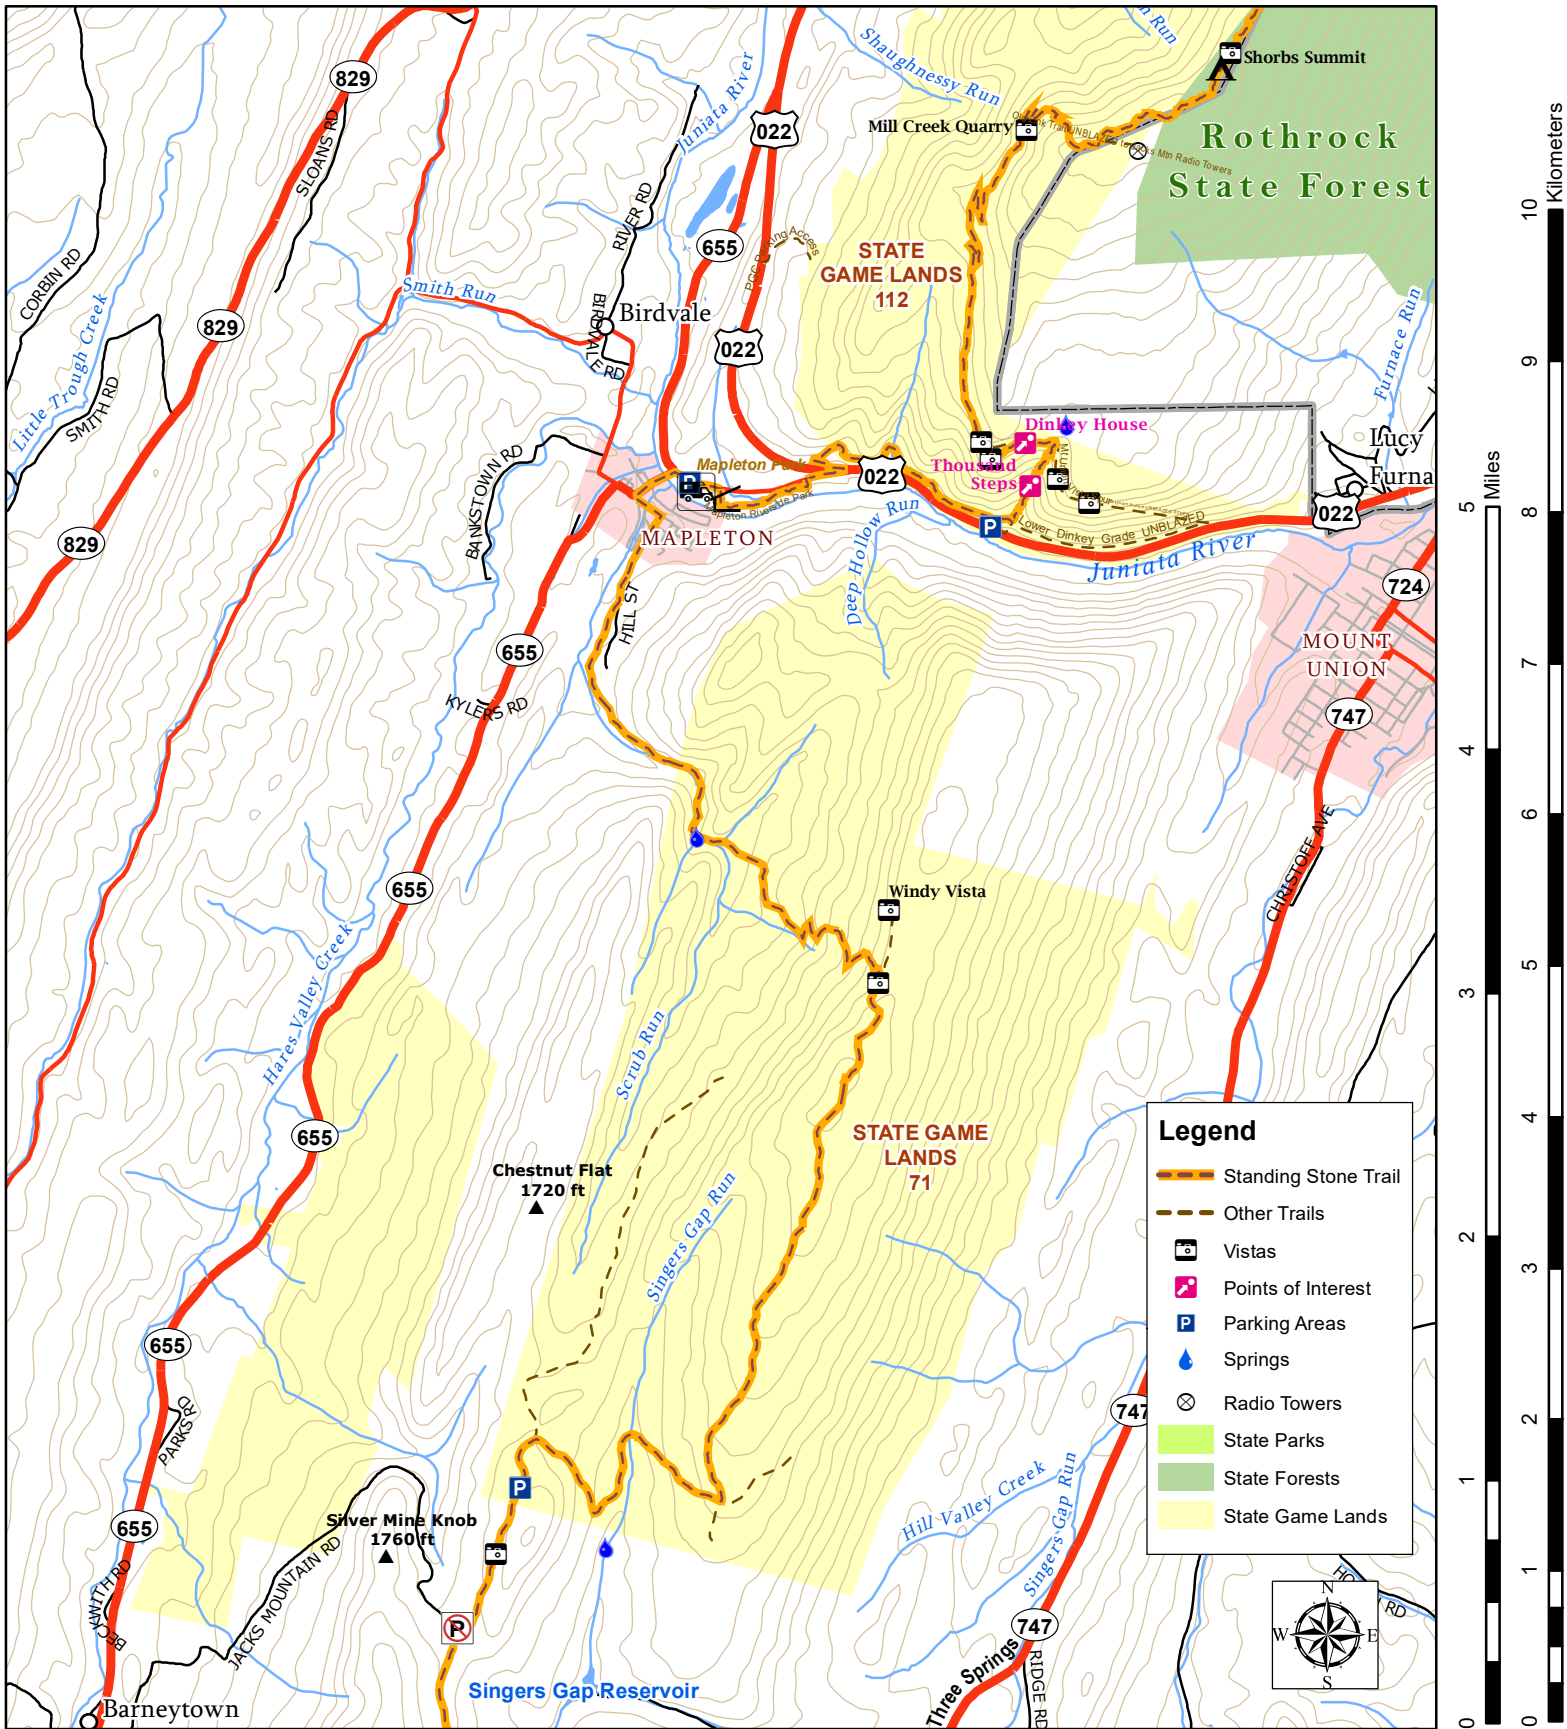

The Standing Stone Trail

Map 5 - September 2022

STANDING STONE TRAIL is a wild hiking trail in Huntingdon, Mifflin, and Fulton Counties, the Tiltrock Country of Pennsylvania, USA. www.standingstonetrail.org
 Part of Great Eastern Trail www.greateastertrail.net
 Map data furnished by various sources including SAP&DC, PASDA, PA DCNR, and hiking club volunteers.
 Prepared by Standing Stone Trail Club in association with MSTA. gis@hike-mst.org
 Scale 1: 50,000 Contour Interval 100 ft.