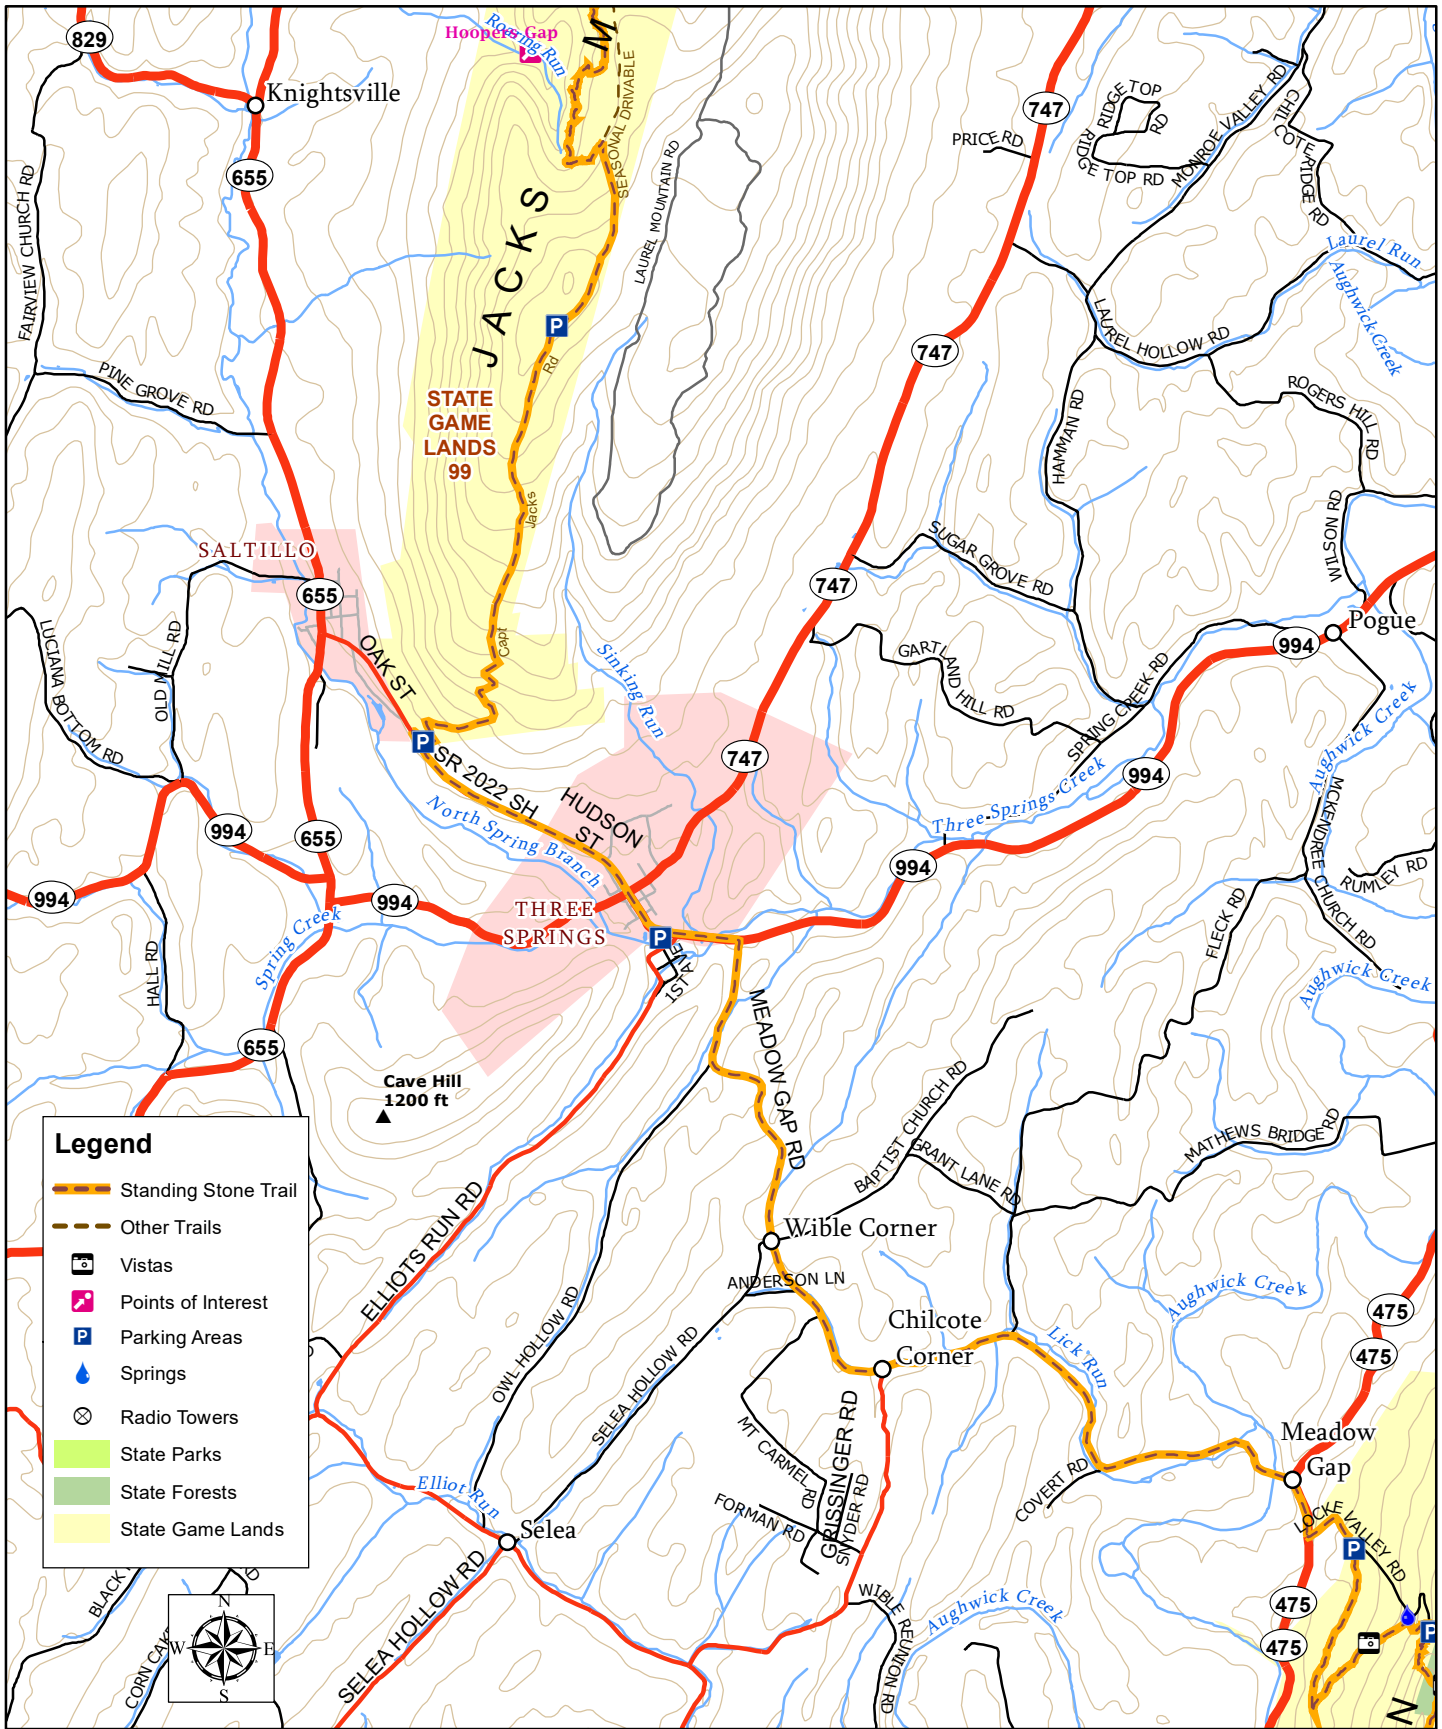

# The Standing Stone Trail

Map 3 - February 2023

STANDING STONE TRAIL is a wild hiking trail in Huntingdon, Mifflin, and Fulton Counties, the Tiltrock Country of Pennsylvania, USA. [www.standingstonetrail.org](http://www.standingstonetrail.org)  
 Part of Great Eastern Trail [www.greateasterntrail.net](http://www.greateasterntrail.net)  
 Map data furnished by various sources including SAP&DC, PASDA, PA DCNR, and hiking club volunteers.  
 Prepared by Standing Stone Trail Club in association with MSTA. [gis@hike-mst.org](mailto:gis@hike-mst.org)  
 Scale 1: 50,000 Contour Interval 100 ft.