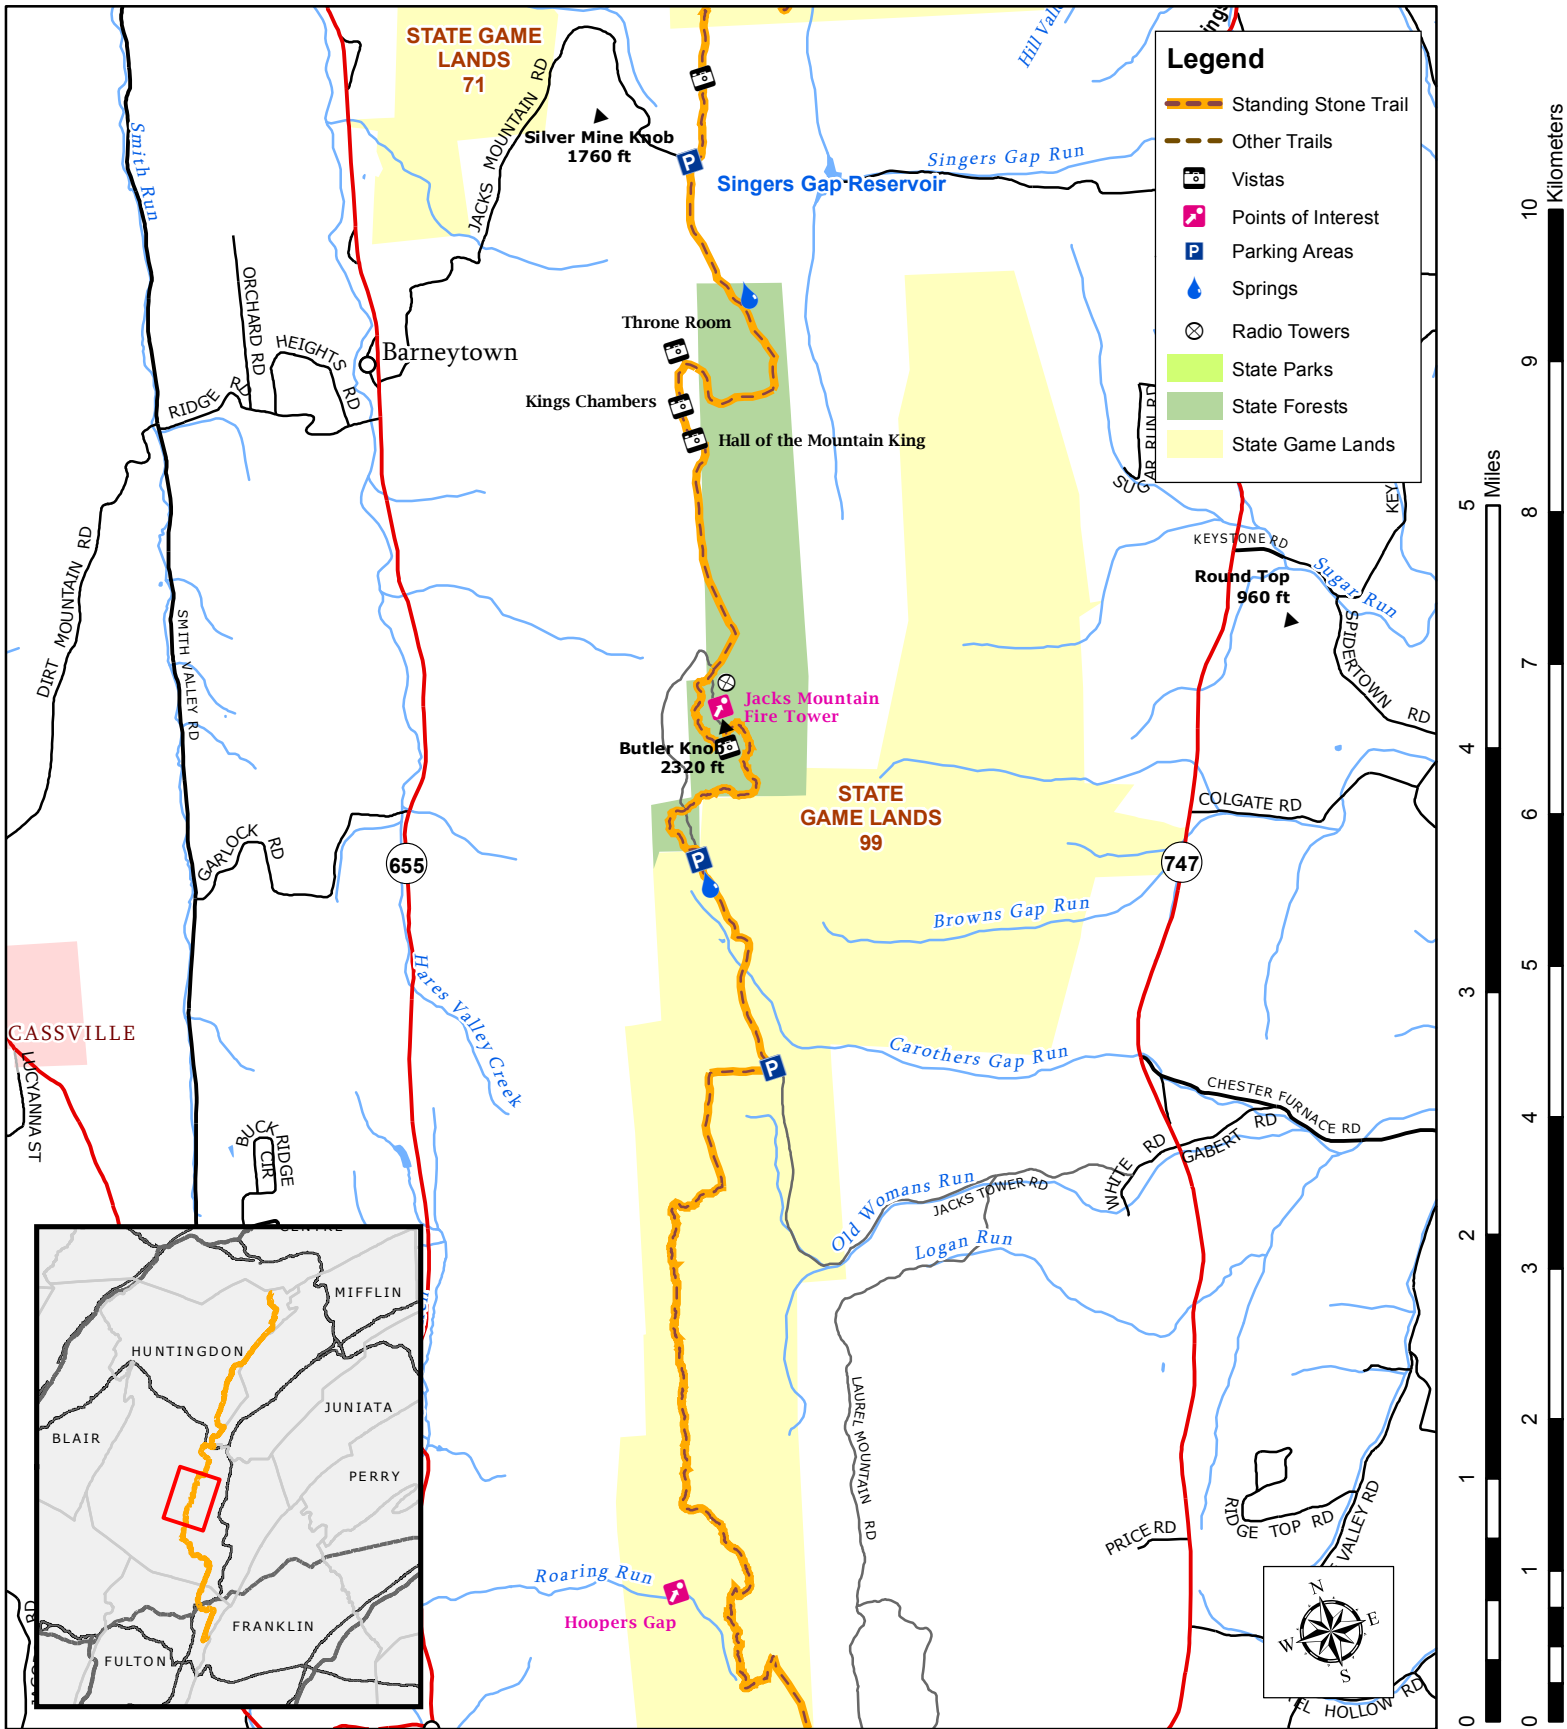

The Standing Stone Trail

(Draft) Map 4 of 9

A Wild Hiking Trail
Through Pennsylvania's Tiltrock Country
in Huntingdon, Mifflin, and Fulton Counties

<http://www.standingstonetrail.org>

Part of America's Great Eastern Trail

<http://www.greateastertrail.net/>

Map created by the Standing Stone Trail Club
Revised: October 2018

GIS Data Sources:
Standing Stone Trail Club, SAP&DC, Huntingdon County,
Fulton County, PennDOT, PA DCNR, USGS
Map Scale = 1:50,000 Contour Interval = 100 ft.