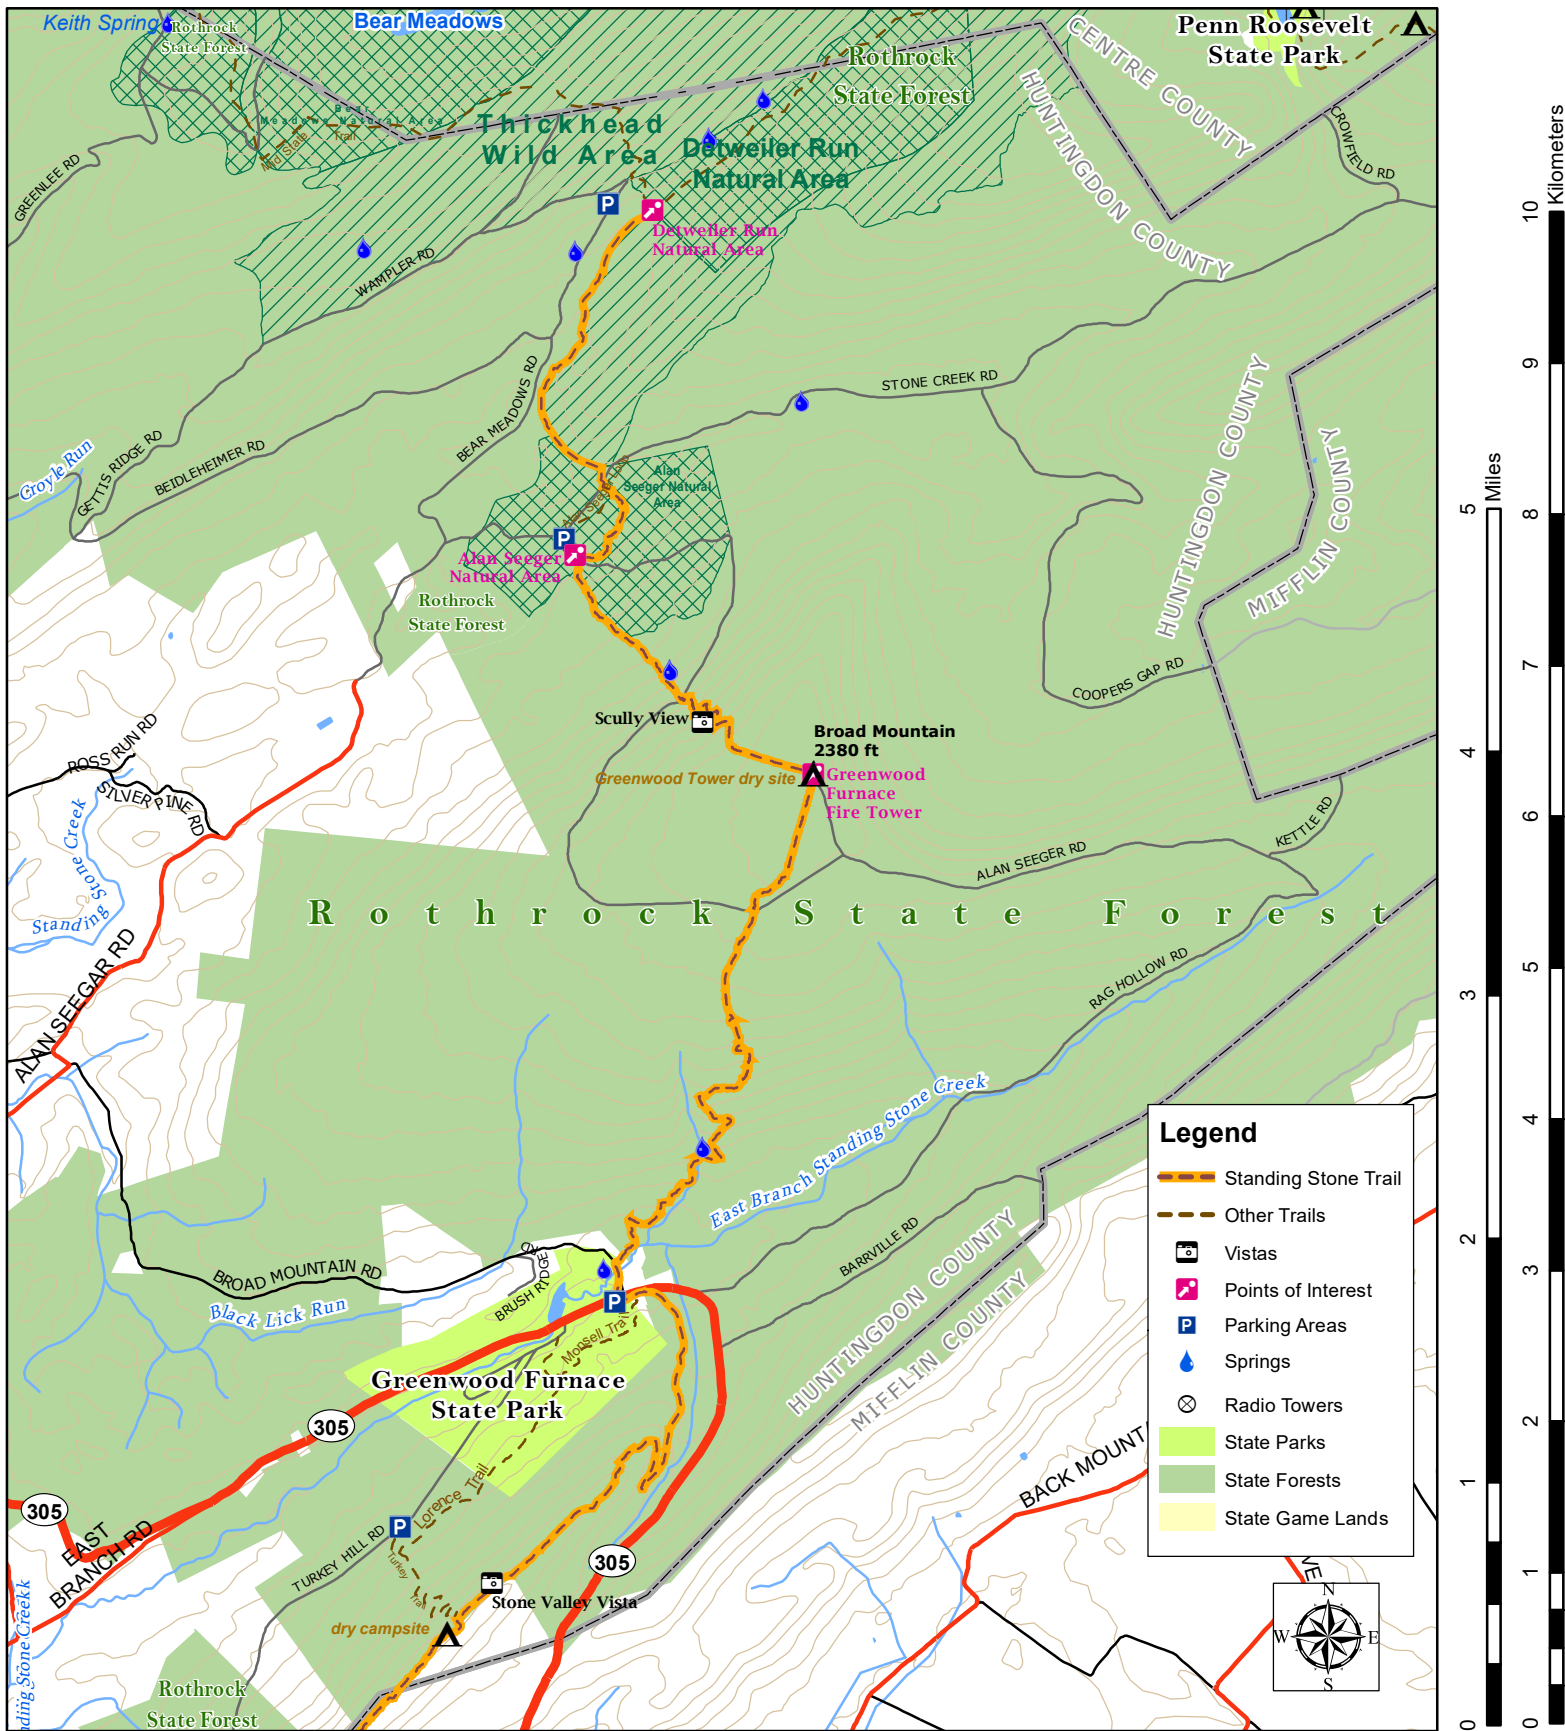

# The Standing Stone Trail

Map 9 - February 2023

STANDING STONE TRAIL is a wild hiking trail in Huntingdon, Mifflin, and Fulton Counties, the Tiltrock Country of Pennsylvania, USA. [www.standingstonetrail.org](http://www.standingstonetrail.org)  
 Part of Great Eastern Trail [www.greateasterntail.net](http://www.greateasterntail.net)  
 Map data furnished by various sources including SAP&DC, PASDA, PA DCNR, and hiking club volunteers.  
 Prepared by Standing Stone Trail Club in association with MSTA. [gis@hike-mst.org](mailto:gis@hike-mst.org)  
 Scale 1: 50,000 Contour Interval 100 ft.