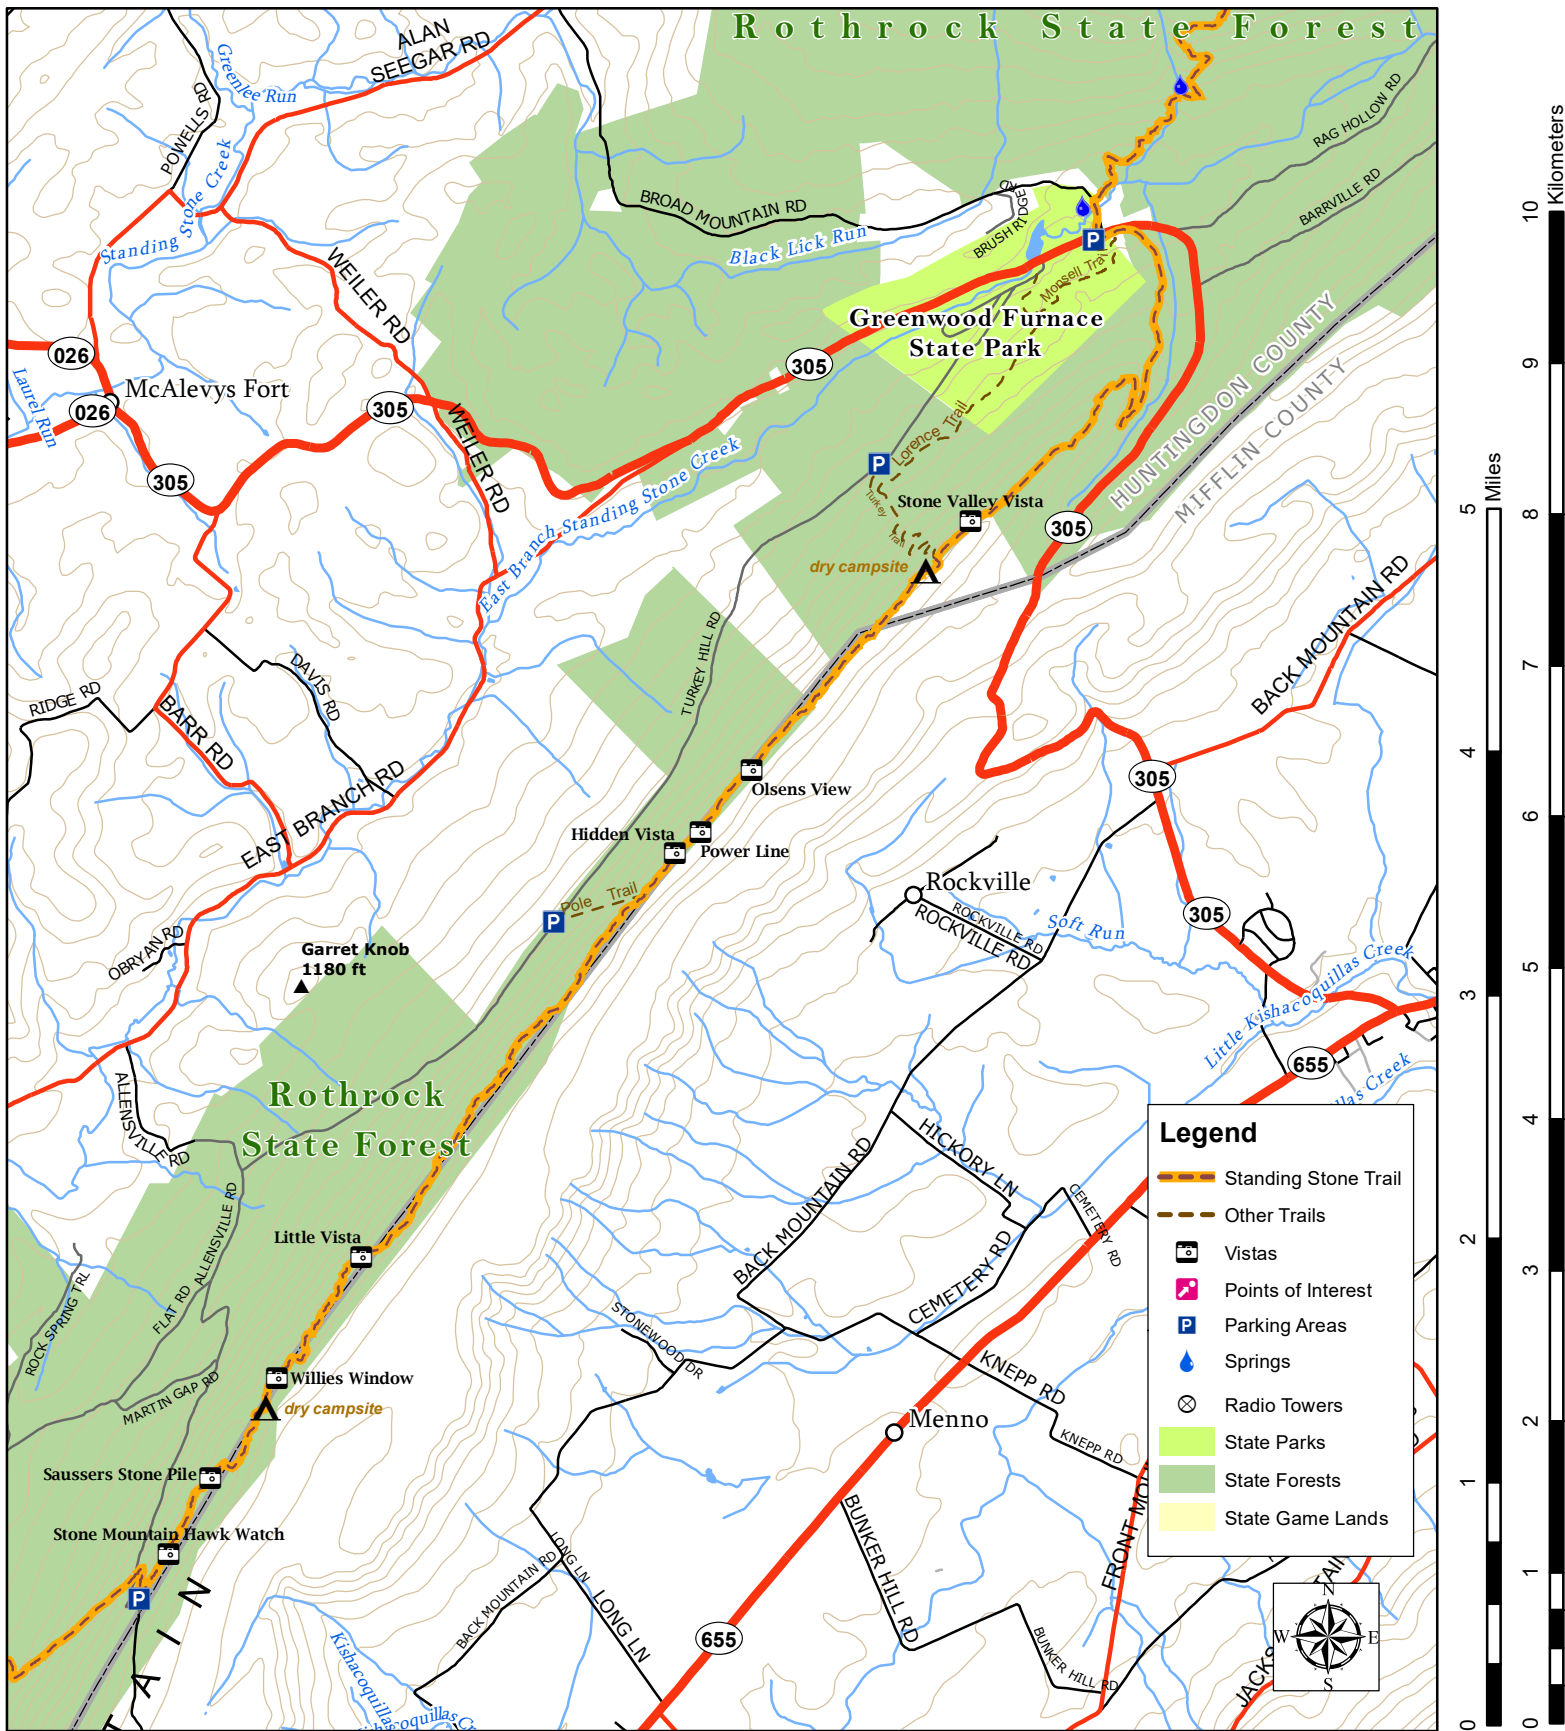

# The Standing Stone Trail

Map 8 - February 2023

STANDING STONE TRAIL is a wild hiking trail in Huntingdon, Mifflin, and Fulton Counties, the Tiltrock Country of Pennsylvania, USA. [www.standingstonetrail.org](http://www.standingstonetrail.org)  
 Part of Great Eastern Trail [www.greateastertrail.net](http://www.greateastertrail.net)  
 Map data furnished by various sources including SAP&DC, PASDA, PA DCNR, and hiking club volunteers.  
 Prepared by Standing Stone Trail Club in association with MSTA. [gis@hike-mst.org](mailto:gis@hike-mst.org)  
 Scale 1: 50,000 Contour Interval 100 ft.