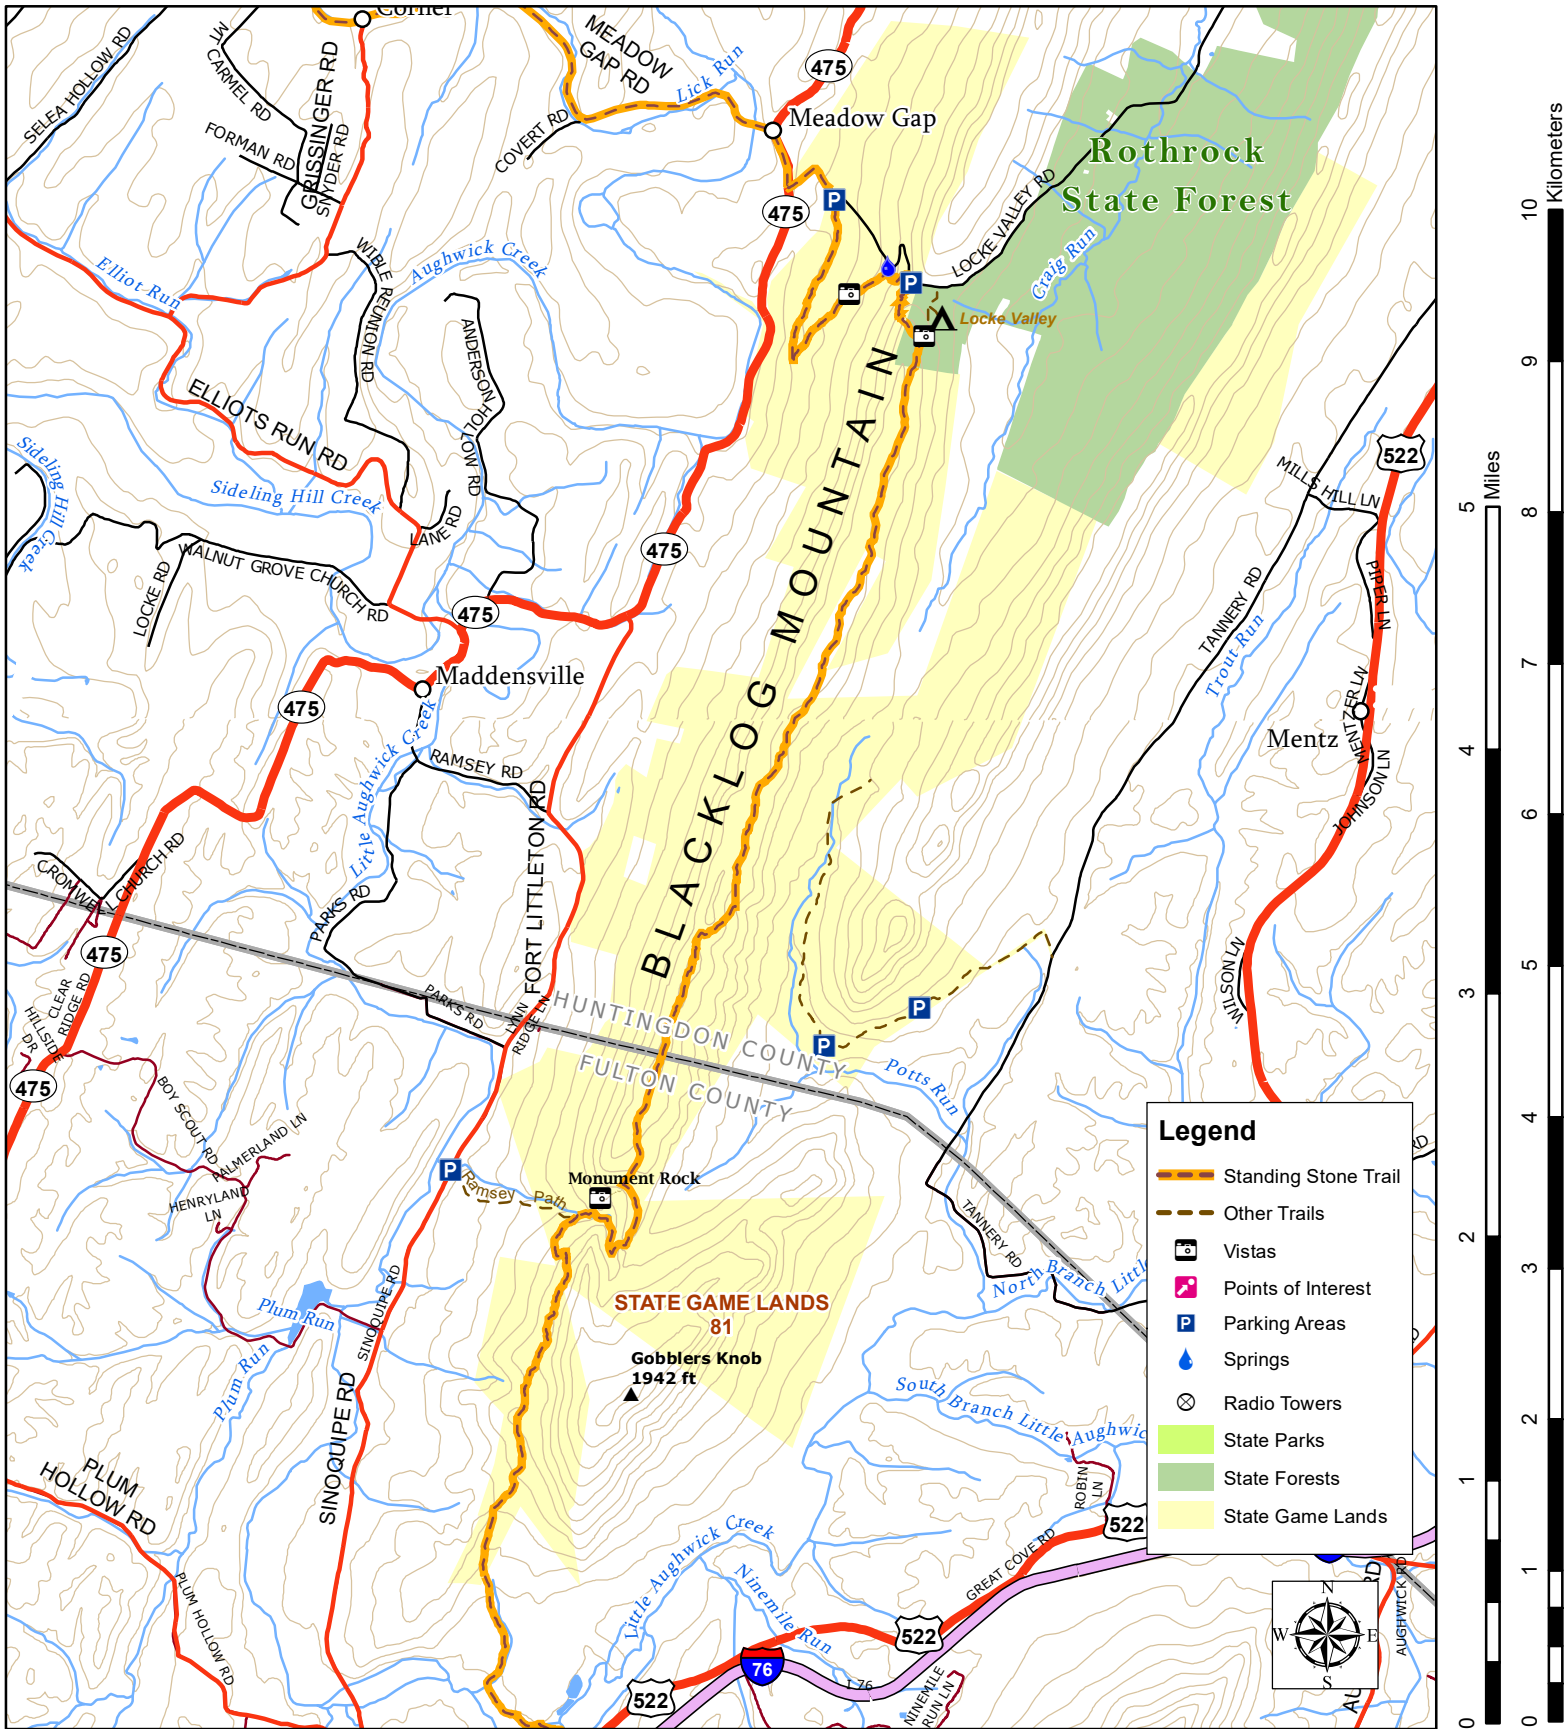

The Standing Stone Trail

Map 2 - February 2023

Legend

- Standing Stone Trail
- Other Trails
- Vistas
- Points of Interest
- Parking Areas
- Springs
- Radio Towers
- State Parks
- State Forests
- State Game Lands

STANDING STONE TRAIL is a wild hiking trail in Huntingdon, Mifflin, and Fulton Counties, the Tiltrock Country of Pennsylvania, USA. www.standingstonetrail.org
 Part of Great Eastern Trail www.greateastertrail.net
 Map data furnished by various sources including SAP&DC, PASDA, PA DCNR, and hiking club volunteers.
 Prepared by Standing Stone Trail Club in association with MSTA. gis@hike-mst.org
 Scale 1: 50,000 Contour Interval 100 ft.