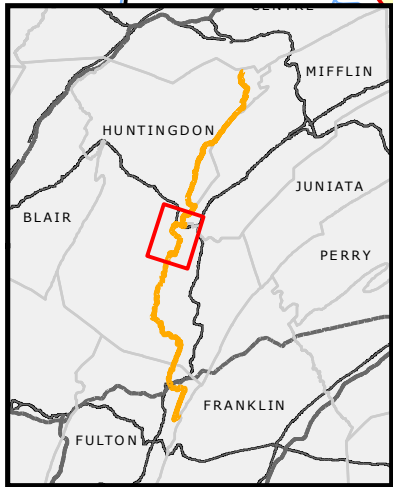

A Wild Hiking Trail
Through Pennsylvania's Tiltrock Country
in Huntingdon, Mifflin, and Fulton Counties

<http://www.standingstonetrail.org>

Part of America's Great Eastern Trail

<http://www.greateastertrail.net/>

GIS Data Sources:
Standing Stone Trail Club, SAP&DC, Huntingdon County,
Fulton County, PennDOT, PA DCNR, USGS
Map Scale = 1:50,000 Contour Interval = 100 ft.