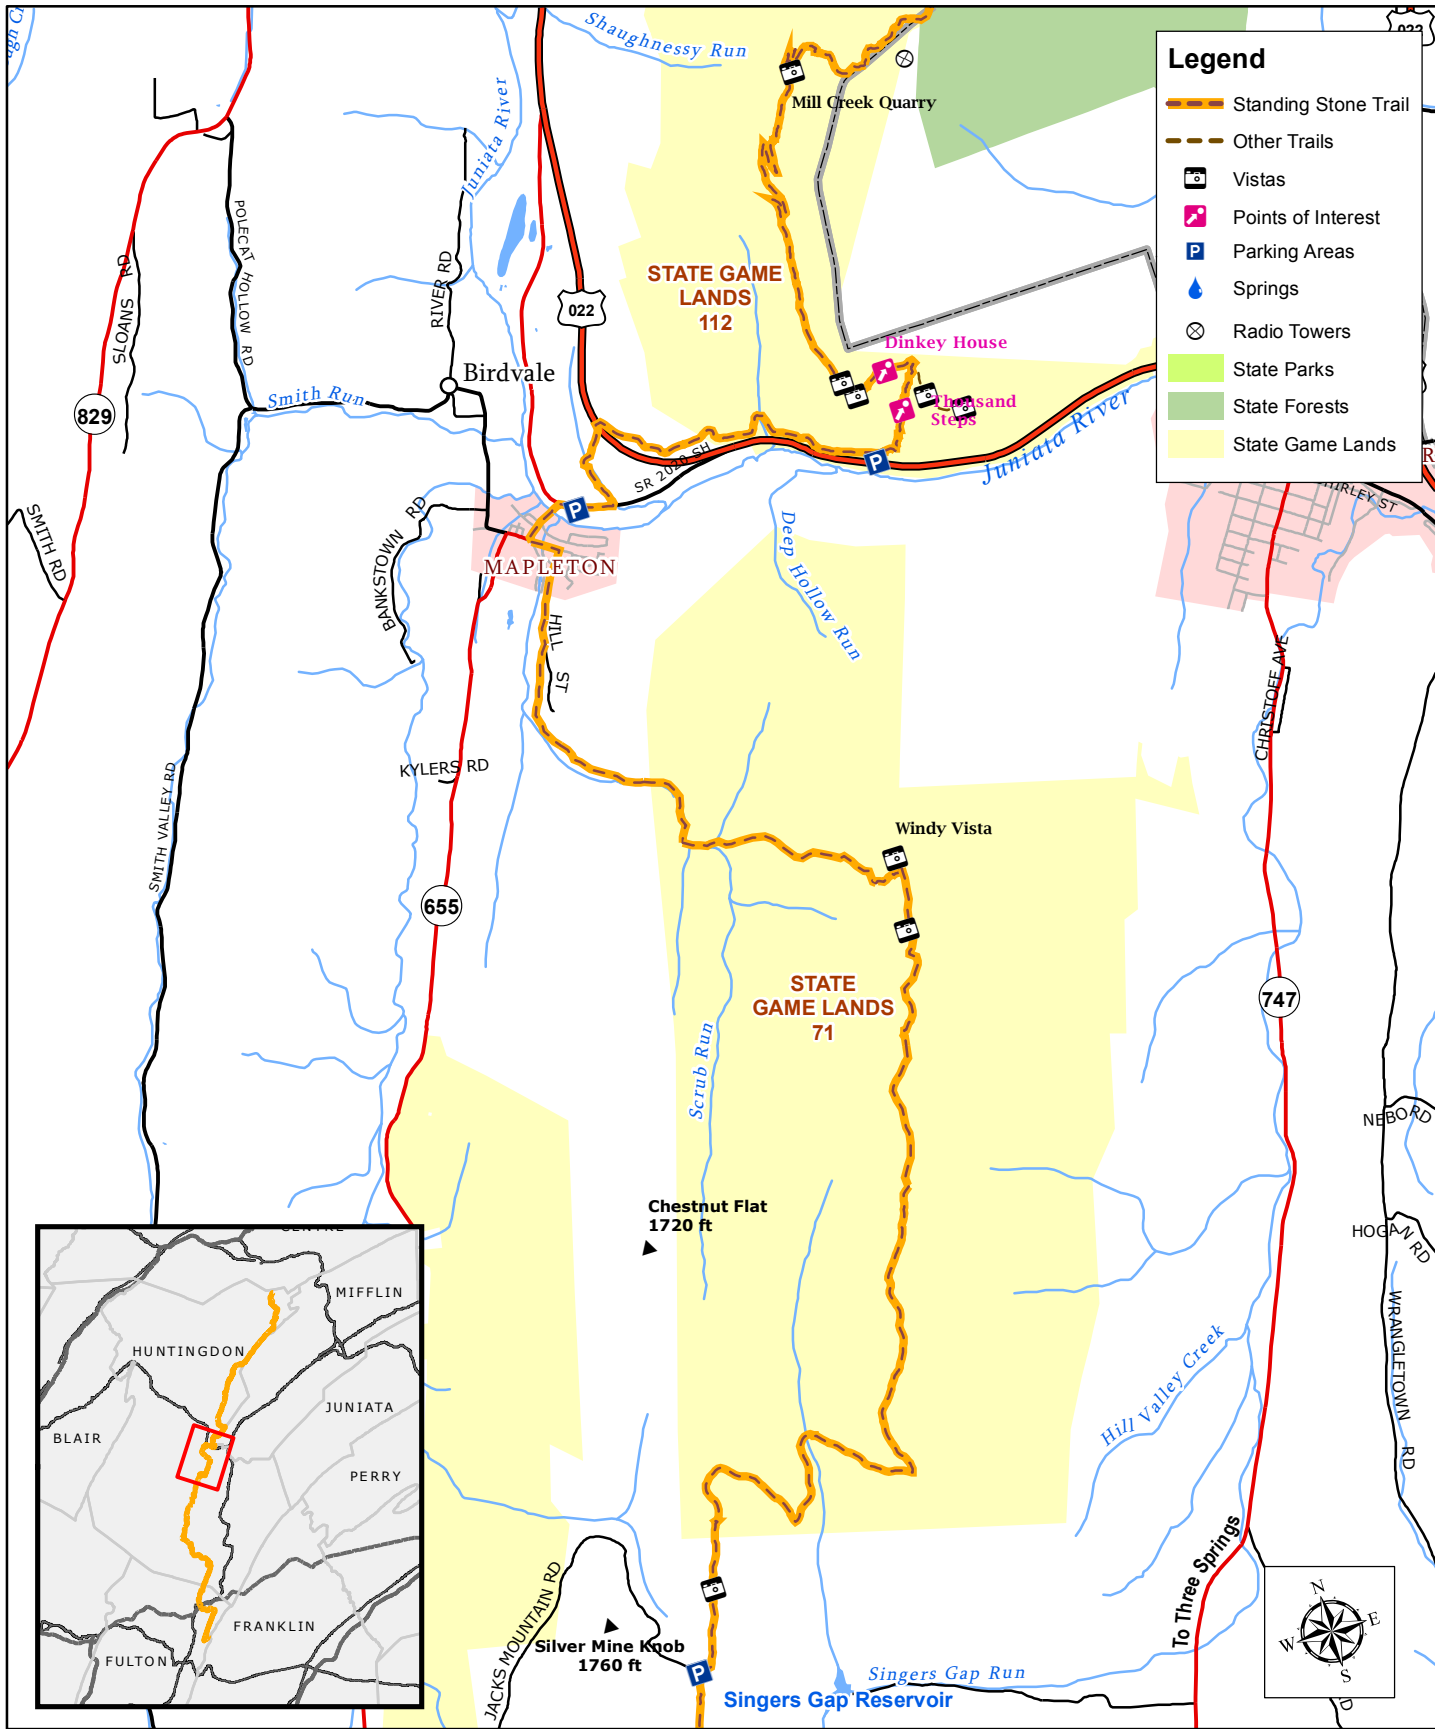

The Standing Stone Trail

(Draft) Map 5 of 9

Legend

- Standing Stone Trail
- Other Trails
- Vistas
- Points of Interest
- Parking Areas
- Springs
- Radio Towers
- State Parks
- State Forests
- State Game Lands