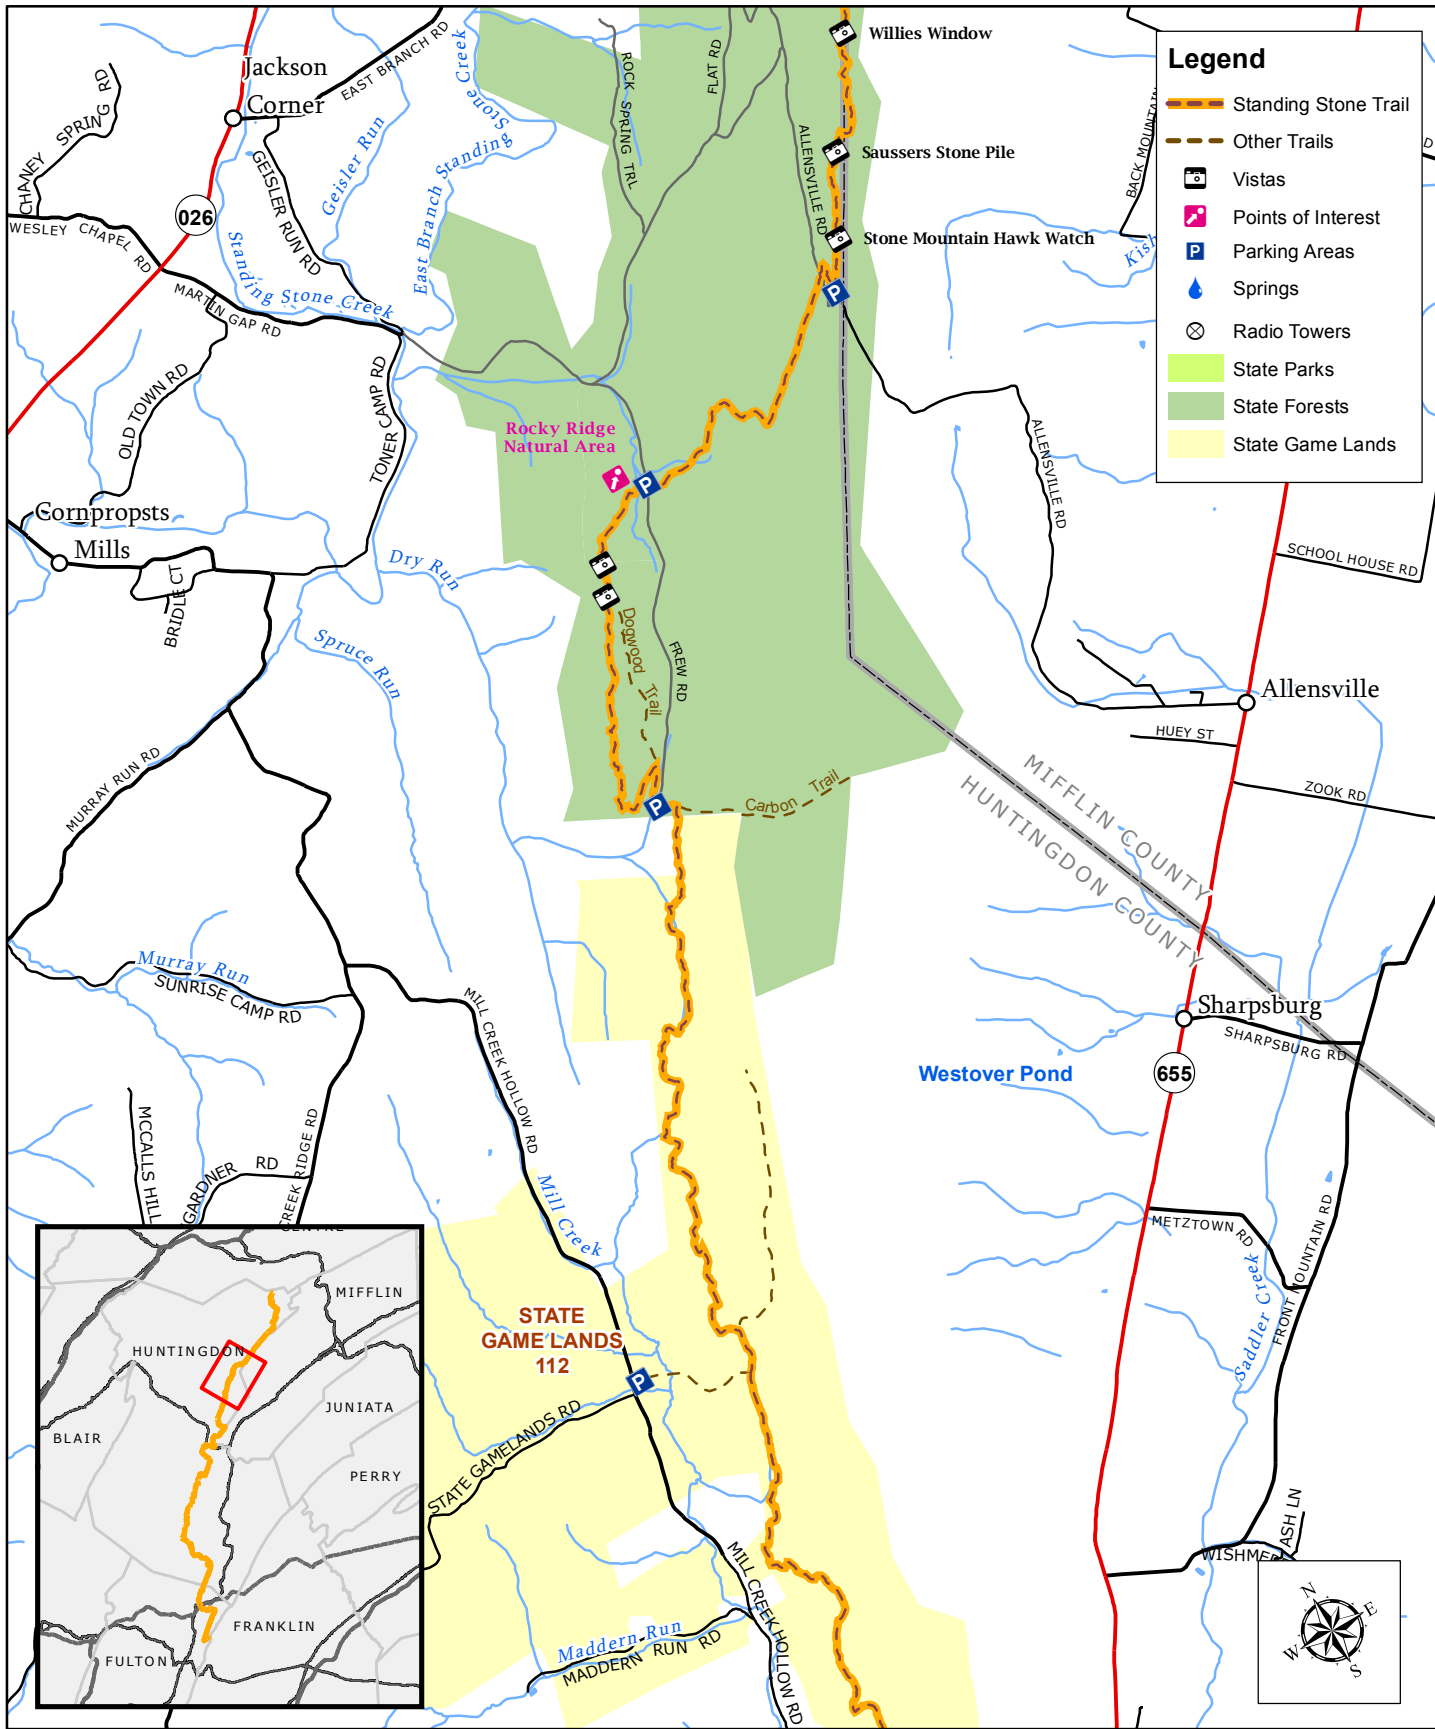

# The Standing Stone Trail

(Draft) Map 7 of 9

**Legend**

- Standing Stone Trail
- Other Trails
- Vistas
- Points of Interest
- Parking Areas
- Springs
- Radio Towers
- State Parks
- State Forests
- State Game Lands

A Wild Hiking Trail  
Through Pennsylvania's Tiltrock Country  
in Huntingdon, Mifflin, and Fulton Counties

<http://www.standingstonetrail.org>

Part of America's Great Eastern Trail

<http://www.greateastertrail.net/>

Map created by the Standing Stone Trail Club  
Revised: October 2018

GIS Data Sources:  
Standing Stone Trail Club, SAP&DC, Huntingdon County,  
Fulton County, PennDOT, PA DCNR, USGS  
Map Scale = 1:50,000 Contour Interval = 100 ft.