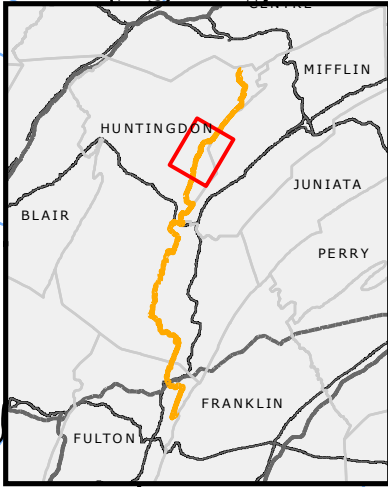

# The Standing Stone Trail

(Draft) Map 7 of 9

**Legend**

- Standing Stone Trail
- Other Trails
- Vistas
- Points of Interest
- Parking Areas
- Springs
- Radio Towers
- State Parks
- State Forests
- State Game Lands

A Wild Hiking Trail  
Through Pennsylvania's Tiltrock Country  
in Huntingdon, Mifflin, and Fulton Counties

<http://www.standingstonetrail.org>

Part of America's Great Eastern Trail

<http://www.greateastertrail.net/>

Map created by the Standing Stone Trail Club  
Revised: October 2018

GIS Data Sources:  
Standing Stone Trail Club, SAP&DC, Huntingdon County,  
Fulton County, PennDOT, PA DCNR, USGS  
Map Scale = 1:50,000 Contour Interval = 100 ft.