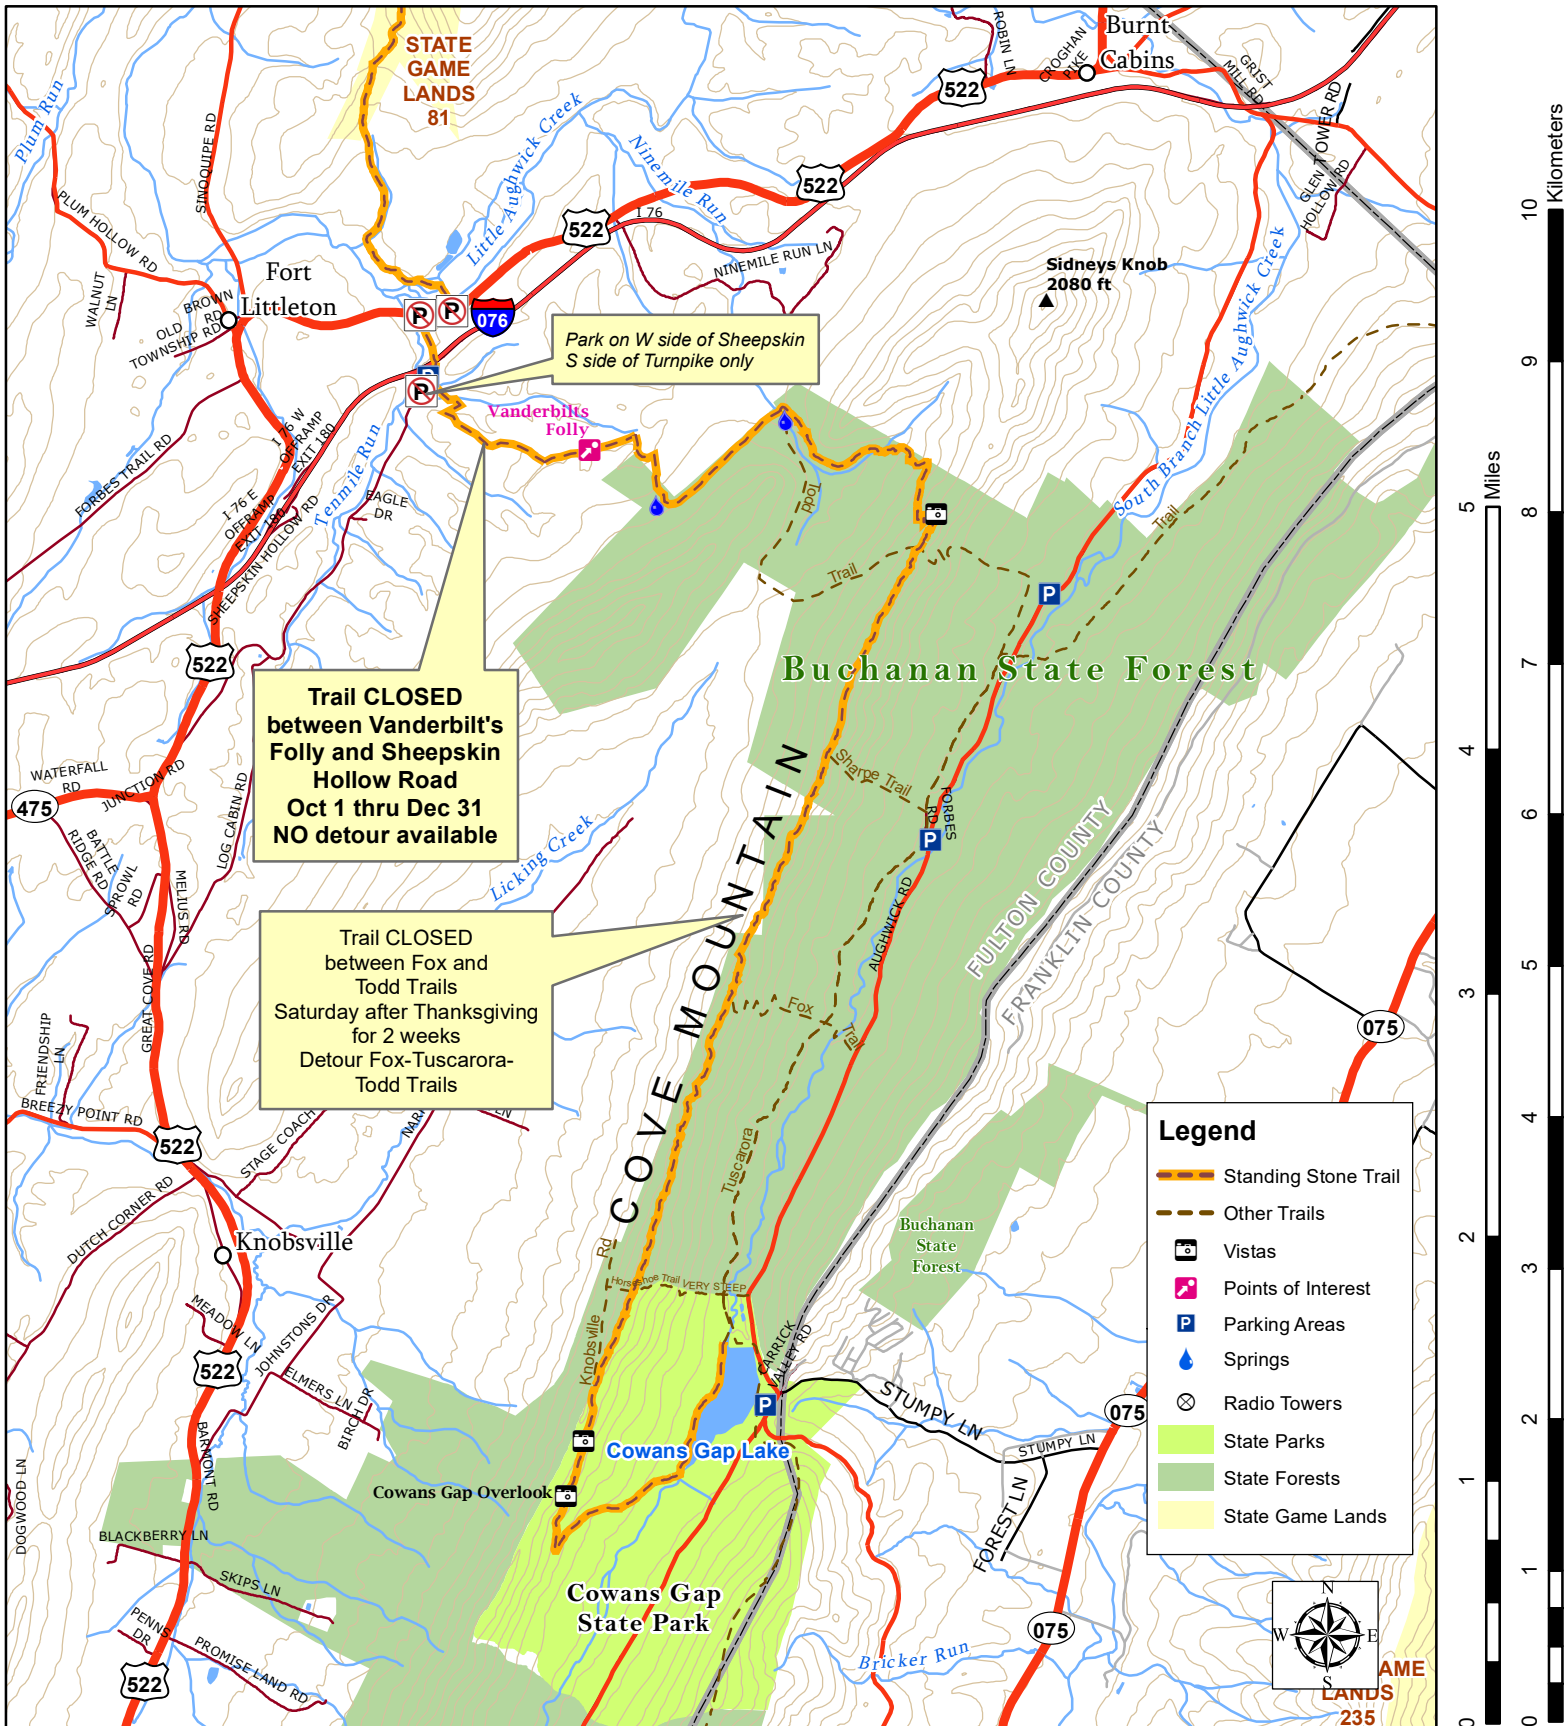

# The Standing Stone Trail

Map 1 - November 2021

STANDING STONE TRAIL is a wild hiking trail in Huntingdon, Mifflin, and Fulton Counties, the Tiltrock Country of Pennsylvania, USA. [www.standingstonetrail.org](http://www.standingstonetrail.org)  
 Part of Great Eastern Trail [www.greateastertrail.net](http://www.greateastertrail.net)  
 Map data furnished by various sources including SAP&DC, PASDA, PA DCNR, and hiking club volunteers.  
 Prepared by Standing Stone Trail Club in association with MSTA. [gis@hike-mst.org](mailto:gis@hike-mst.org)  
 Scale 1: 50,000 Contour Interval 100 ft.