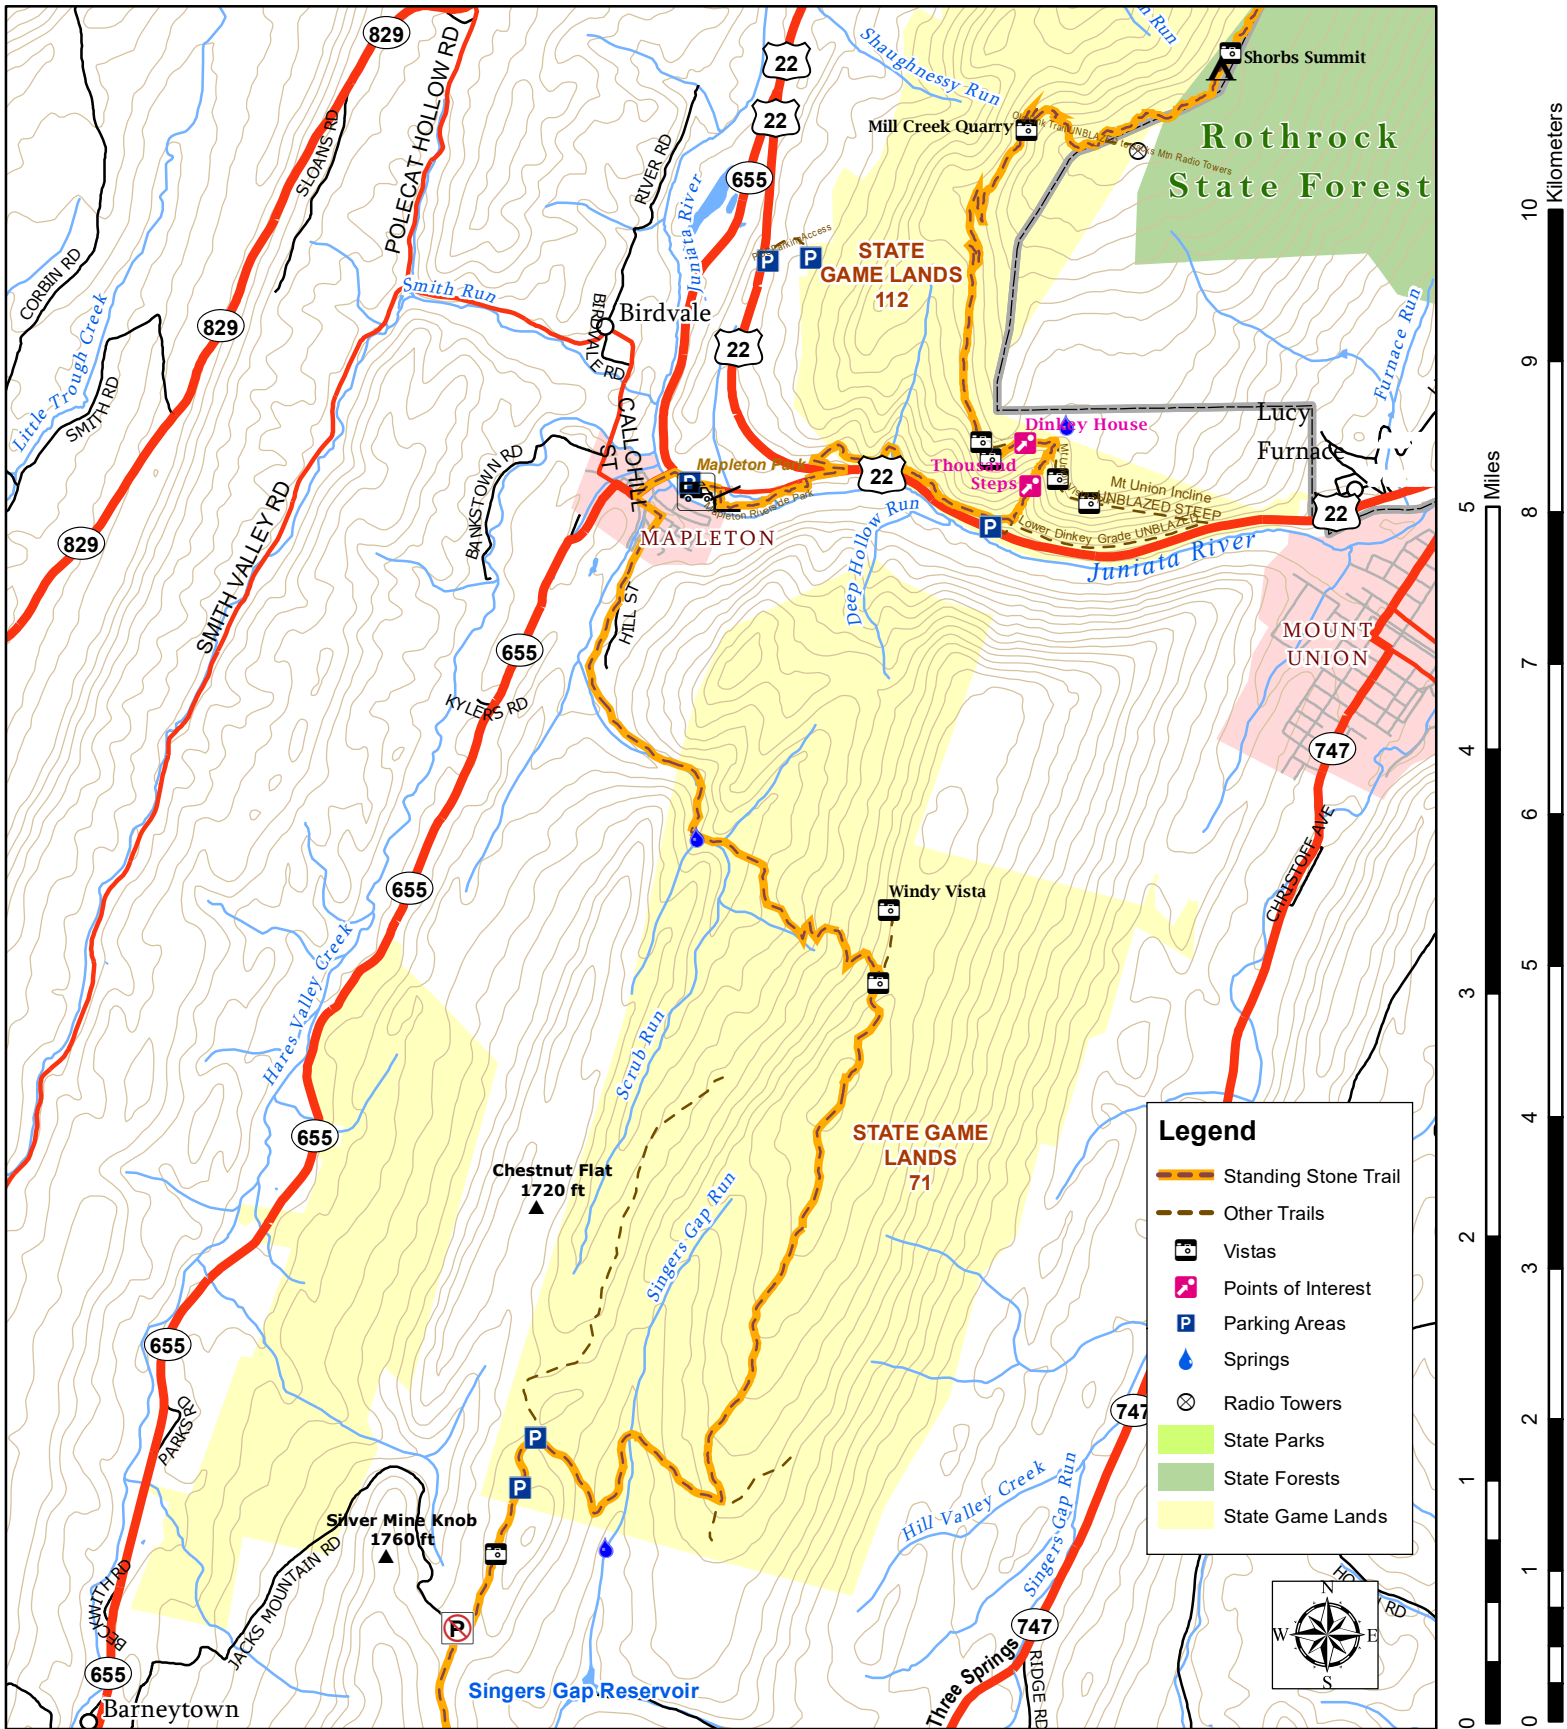

The Standing Stone Trail

Map 5 - February 2023

Legend

- Standing Stone Trail
- Other Trails
- Vistas
- Points of Interest
- Parking Areas
- Springs
- Radio Towers
- State Parks
- State Forests
- State Game Lands

STANDING STONE TRAIL is a wild hiking trail in Huntingdon, Mifflin, and Fulton Counties, the Tiltrock Country of Pennsylvania, USA. www.standingstonetrail.org
 Part of Great Eastern Trail www.greateastertrail.net
 Map data furnished by various sources including SAP&DC, PASDA, PA DCNR, and hiking club volunteers.
 Prepared by Standing Stone Trail Club in association with MSTA. gis@hike-mst.org
 Scale 1: 50,000 Contour Interval 100 ft.