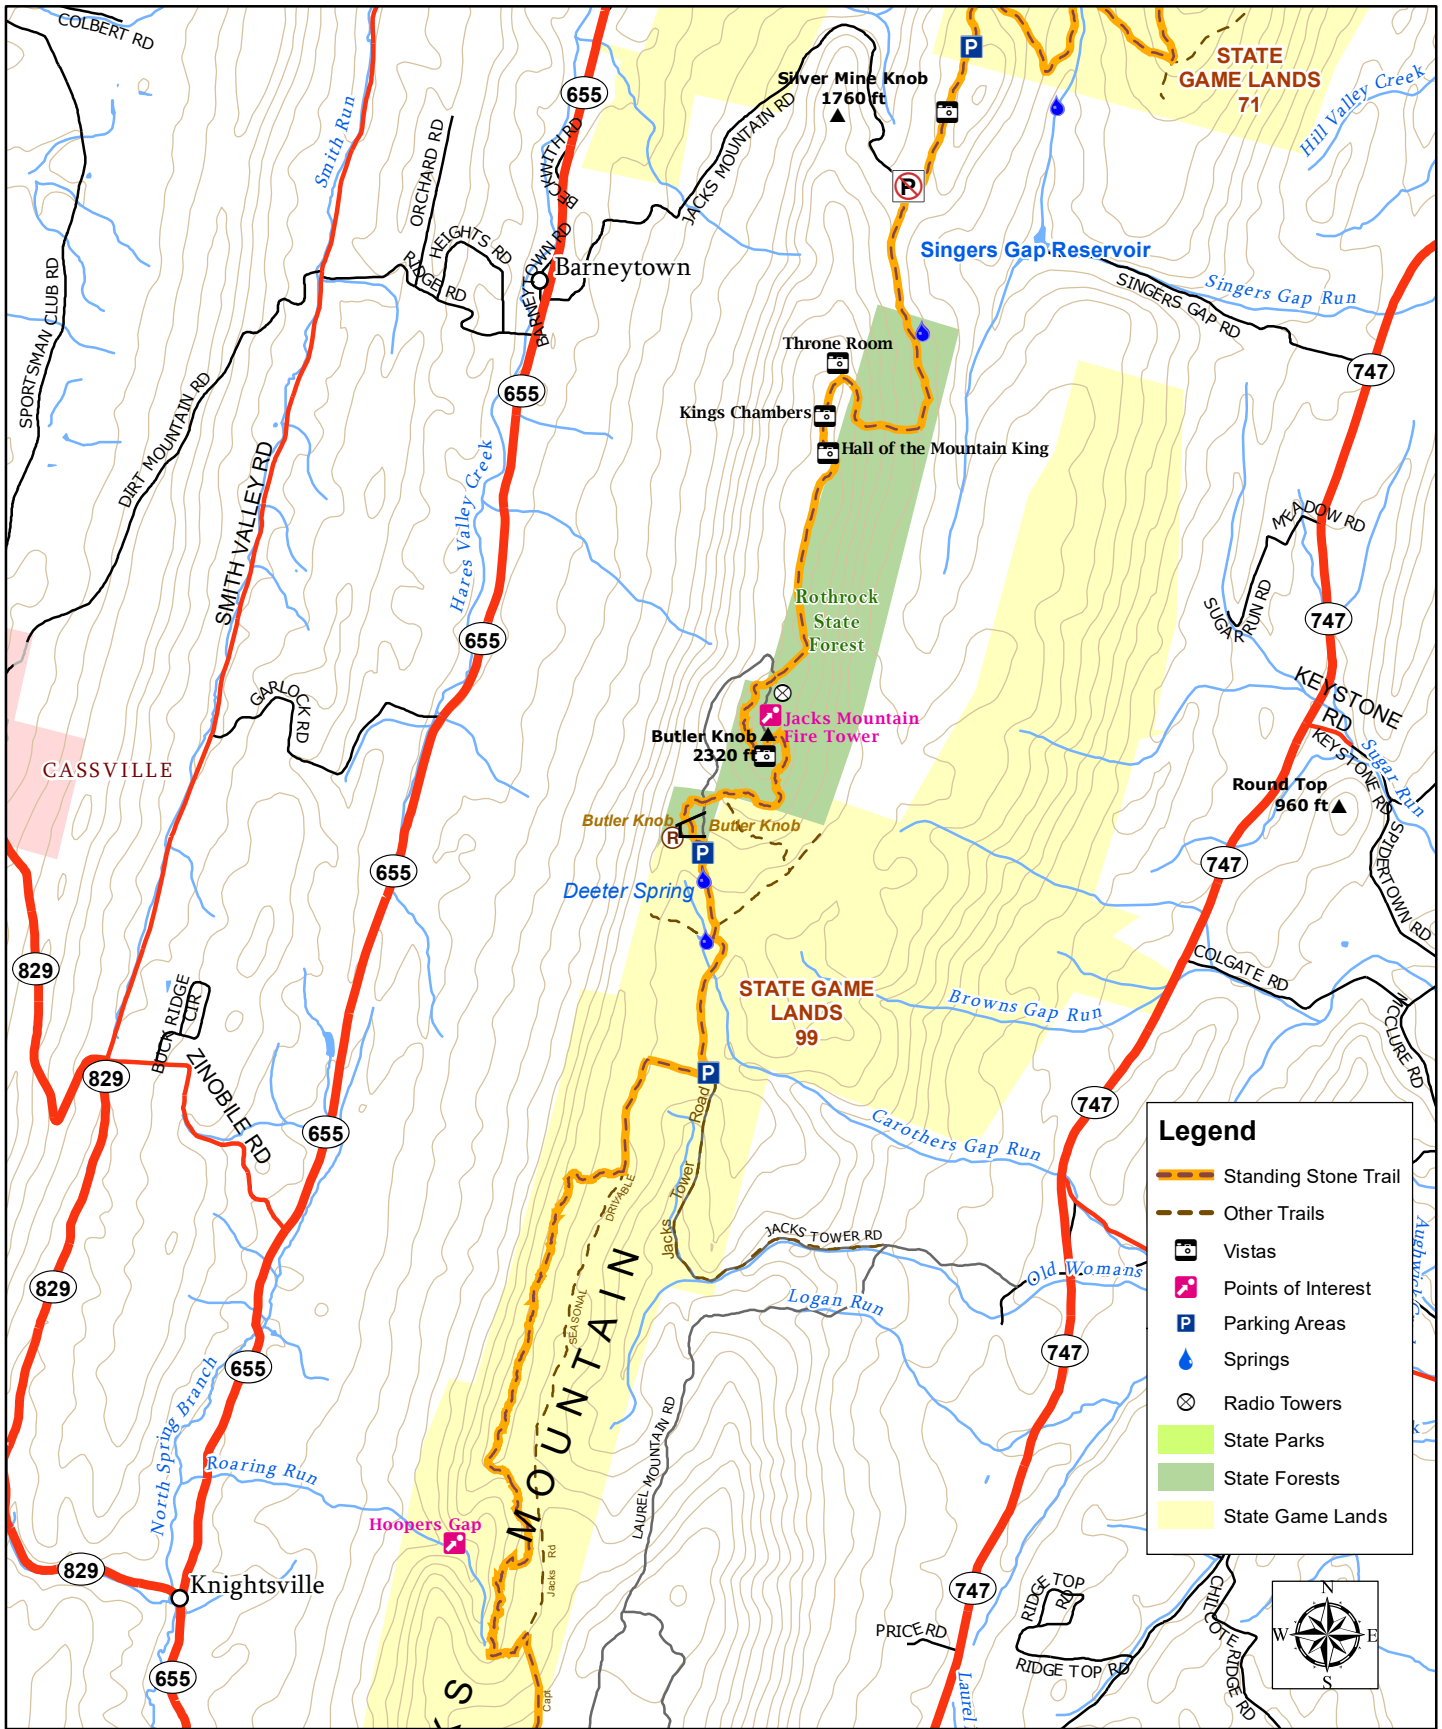

The Standing Stone Trail

Map 4 - February 2023

Legend	
	Standing Stone Trail
	Other Trails
	Vistas
	Points of Interest
	Parking Areas
	Springs
	Radio Towers
	State Parks
	State Forests
	State Game Lands

STANDING STONE TRAIL is a wild hiking trail in Huntingdon, Mifflin, and Fulton Counties, the Tiltrock Country of Pennsylvania, USA. www.standingstonetrail.org
 Part of Great Eastern Trail www.greateastertrail.net
 Map data furnished by various sources including SAP&DC, PASDA, PA DCNR, and hiking club volunteers.
 Prepared by Standing Stone Trail Club in association with MSTA. gis@hike-mst.org
 Scale 1: 50,000 Contour Interval 100 ft.