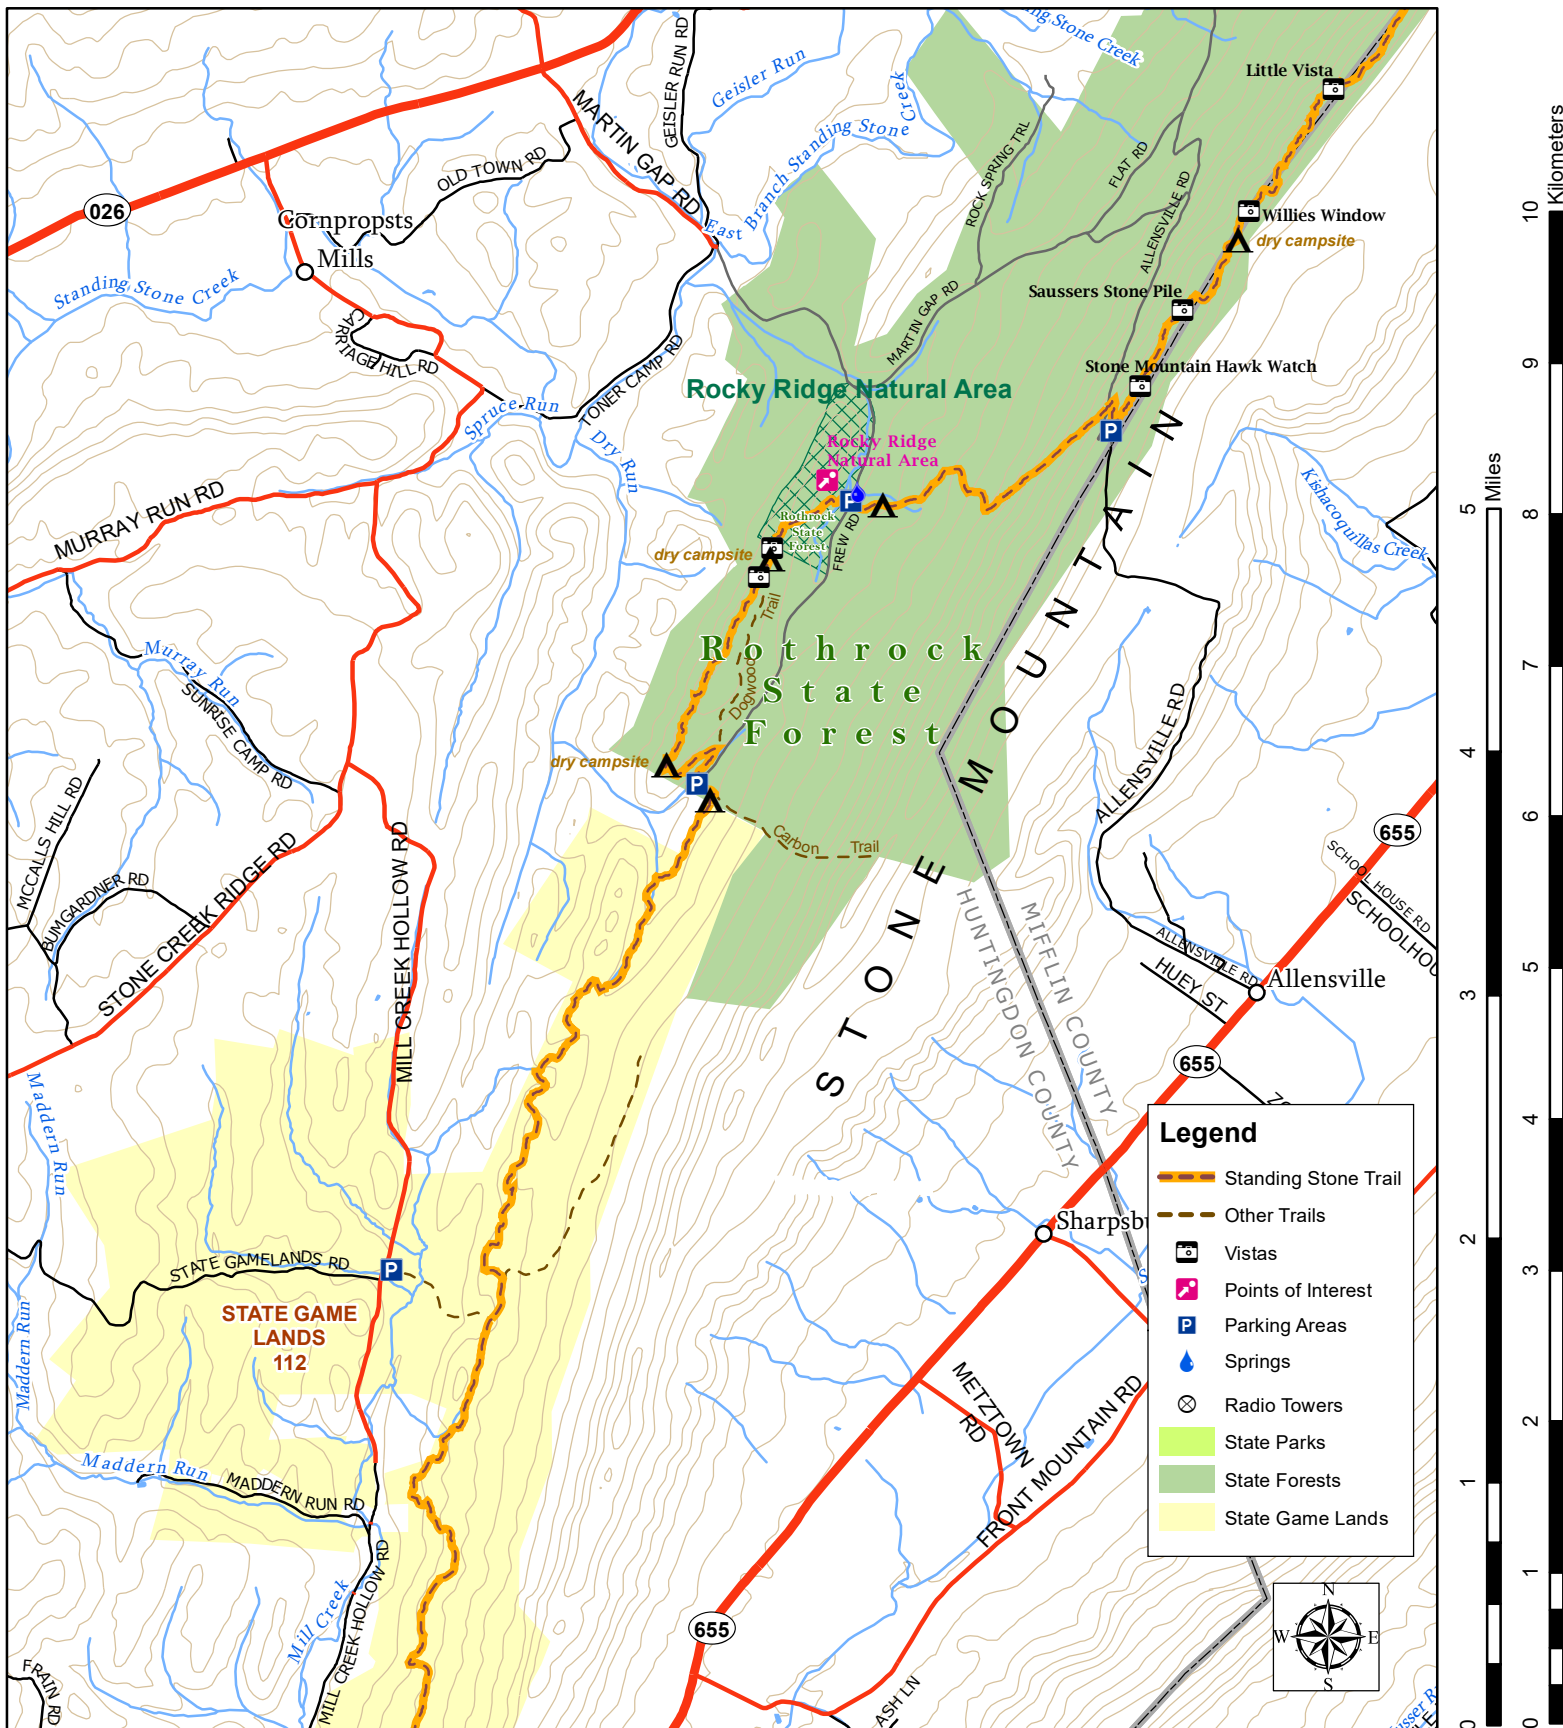

# The Standing Stone Trail

Map 7 - February 2023

STANDING STONE TRAIL is a wild hiking trail in Huntingdon, Mifflin, and Fulton Counties, the Tiltrock Country of Pennsylvania, USA. [www.standingstonetrail.org](http://www.standingstonetrail.org)  
 Part of Great Eastern Trail [www.greateasterntail.net](http://www.greateasterntail.net)  
 Map data furnished by various sources including SAP&DC, PASDA, PA DCNR, and hiking club volunteers.  
 Prepared by Standing Stone Trail Club in association with MSTA. [gis@hike-mst.org](mailto:gis@hike-mst.org)  
 Scale 1: 50,000 Contour Interval 100 ft.