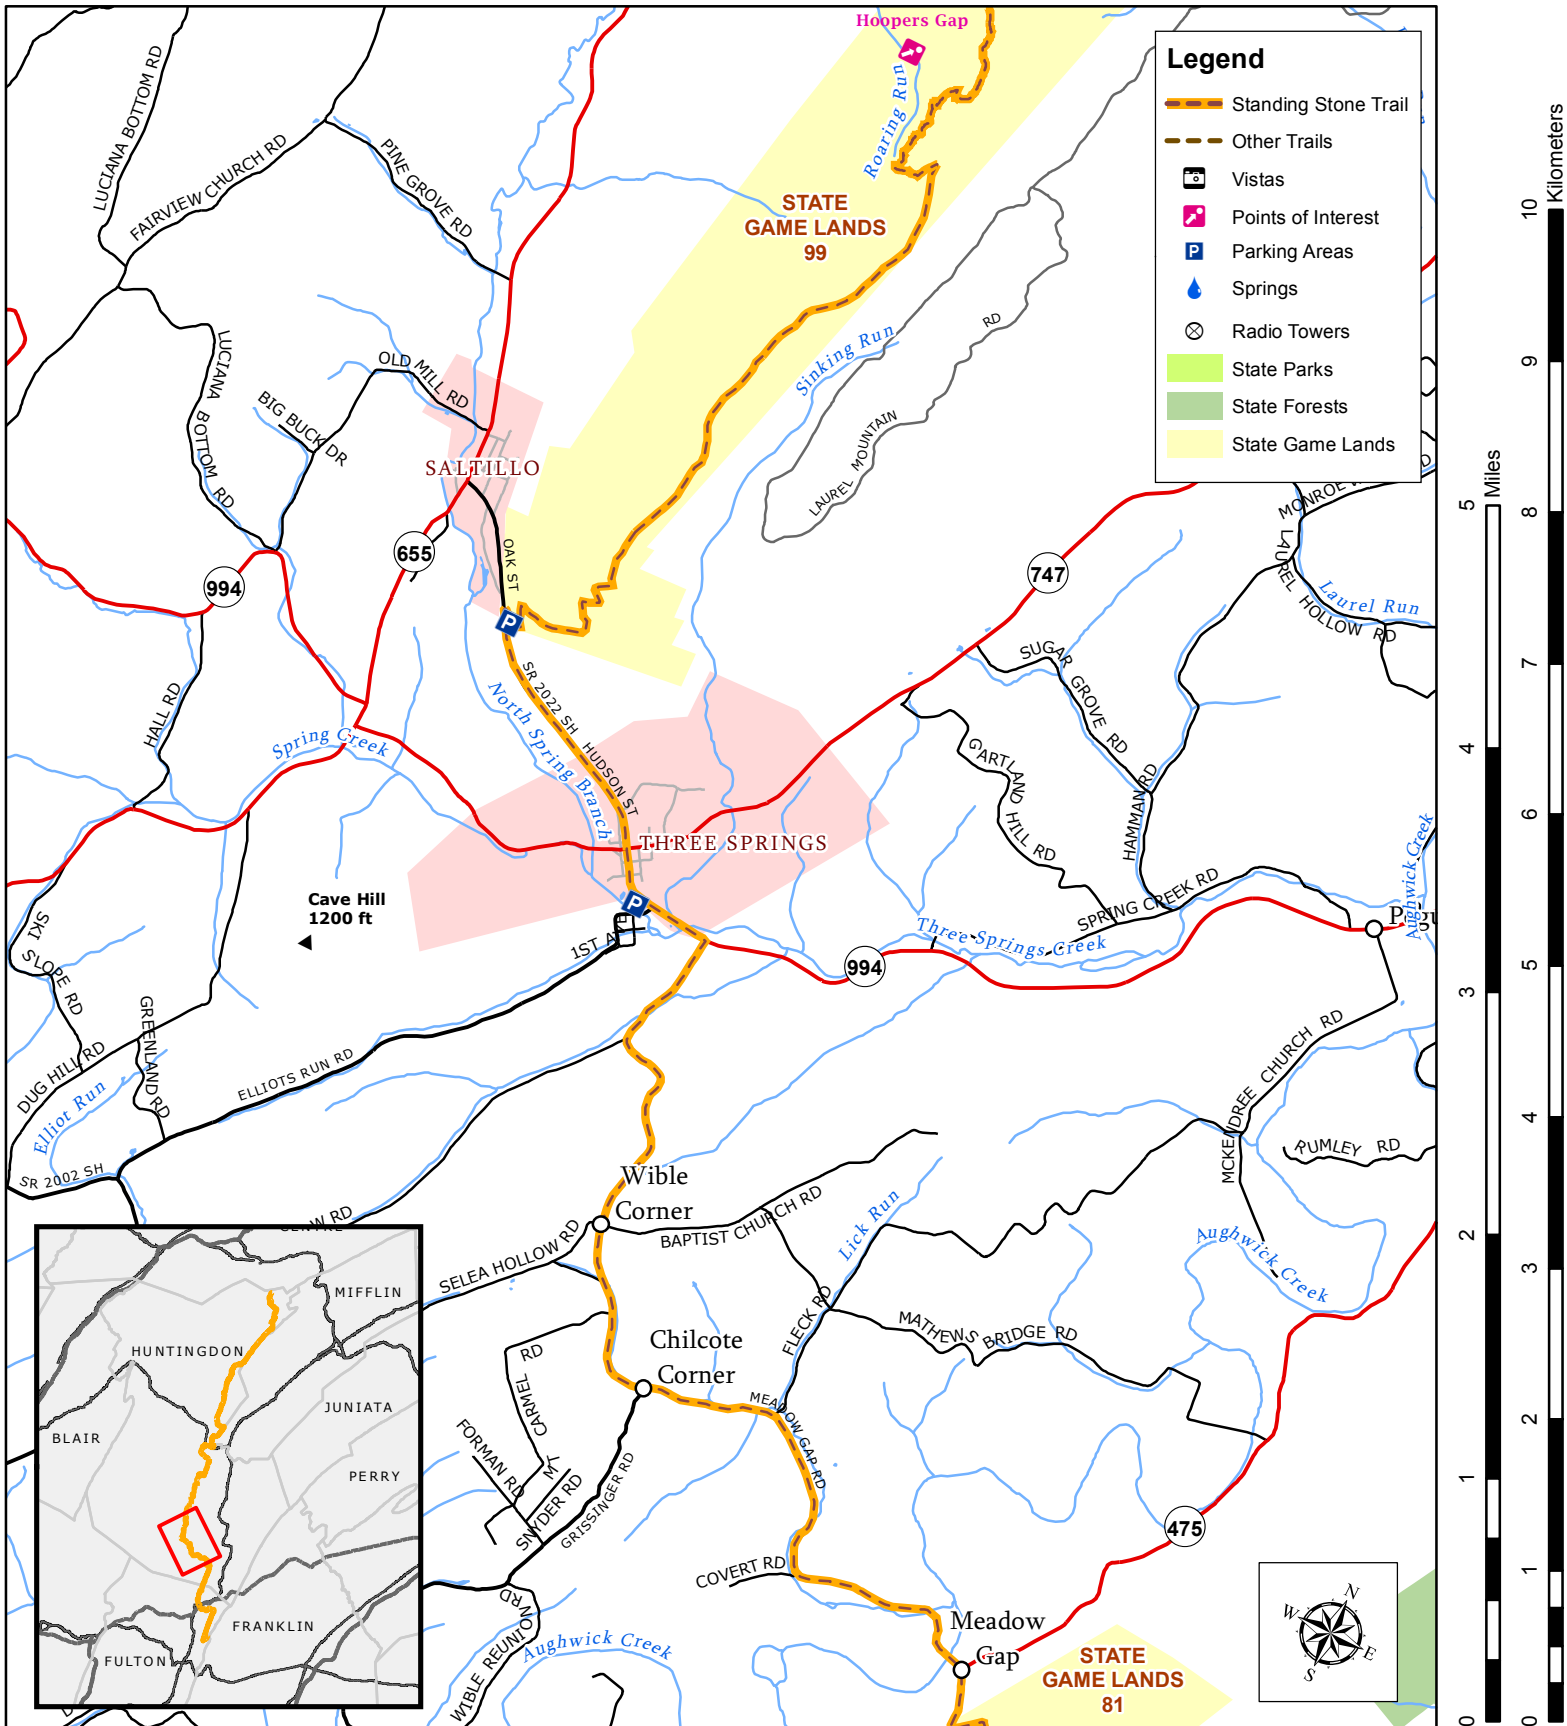

# The Standing Stone Trail

(Draft) Map 3 of 9

A Wild Hiking Trail  
Through Pennsylvania's Tiltrock Country  
in Huntingdon, Mifflin, and Fulton Counties

<http://www.standingstonetrail.org>

Part of America's Great Eastern Trail

<http://www.greateastertrail.net/>

Map created by the Standing Stone Trail Club  
Revised: October 2018

GIS Data Sources:  
Standing Stone Trail Club, SAP&DC, Huntingdon County,  
Fulton County, PennDOT, PA DCMR, USGS  
Map Scale = 1:50,000 Contour Interval = 100 ft.