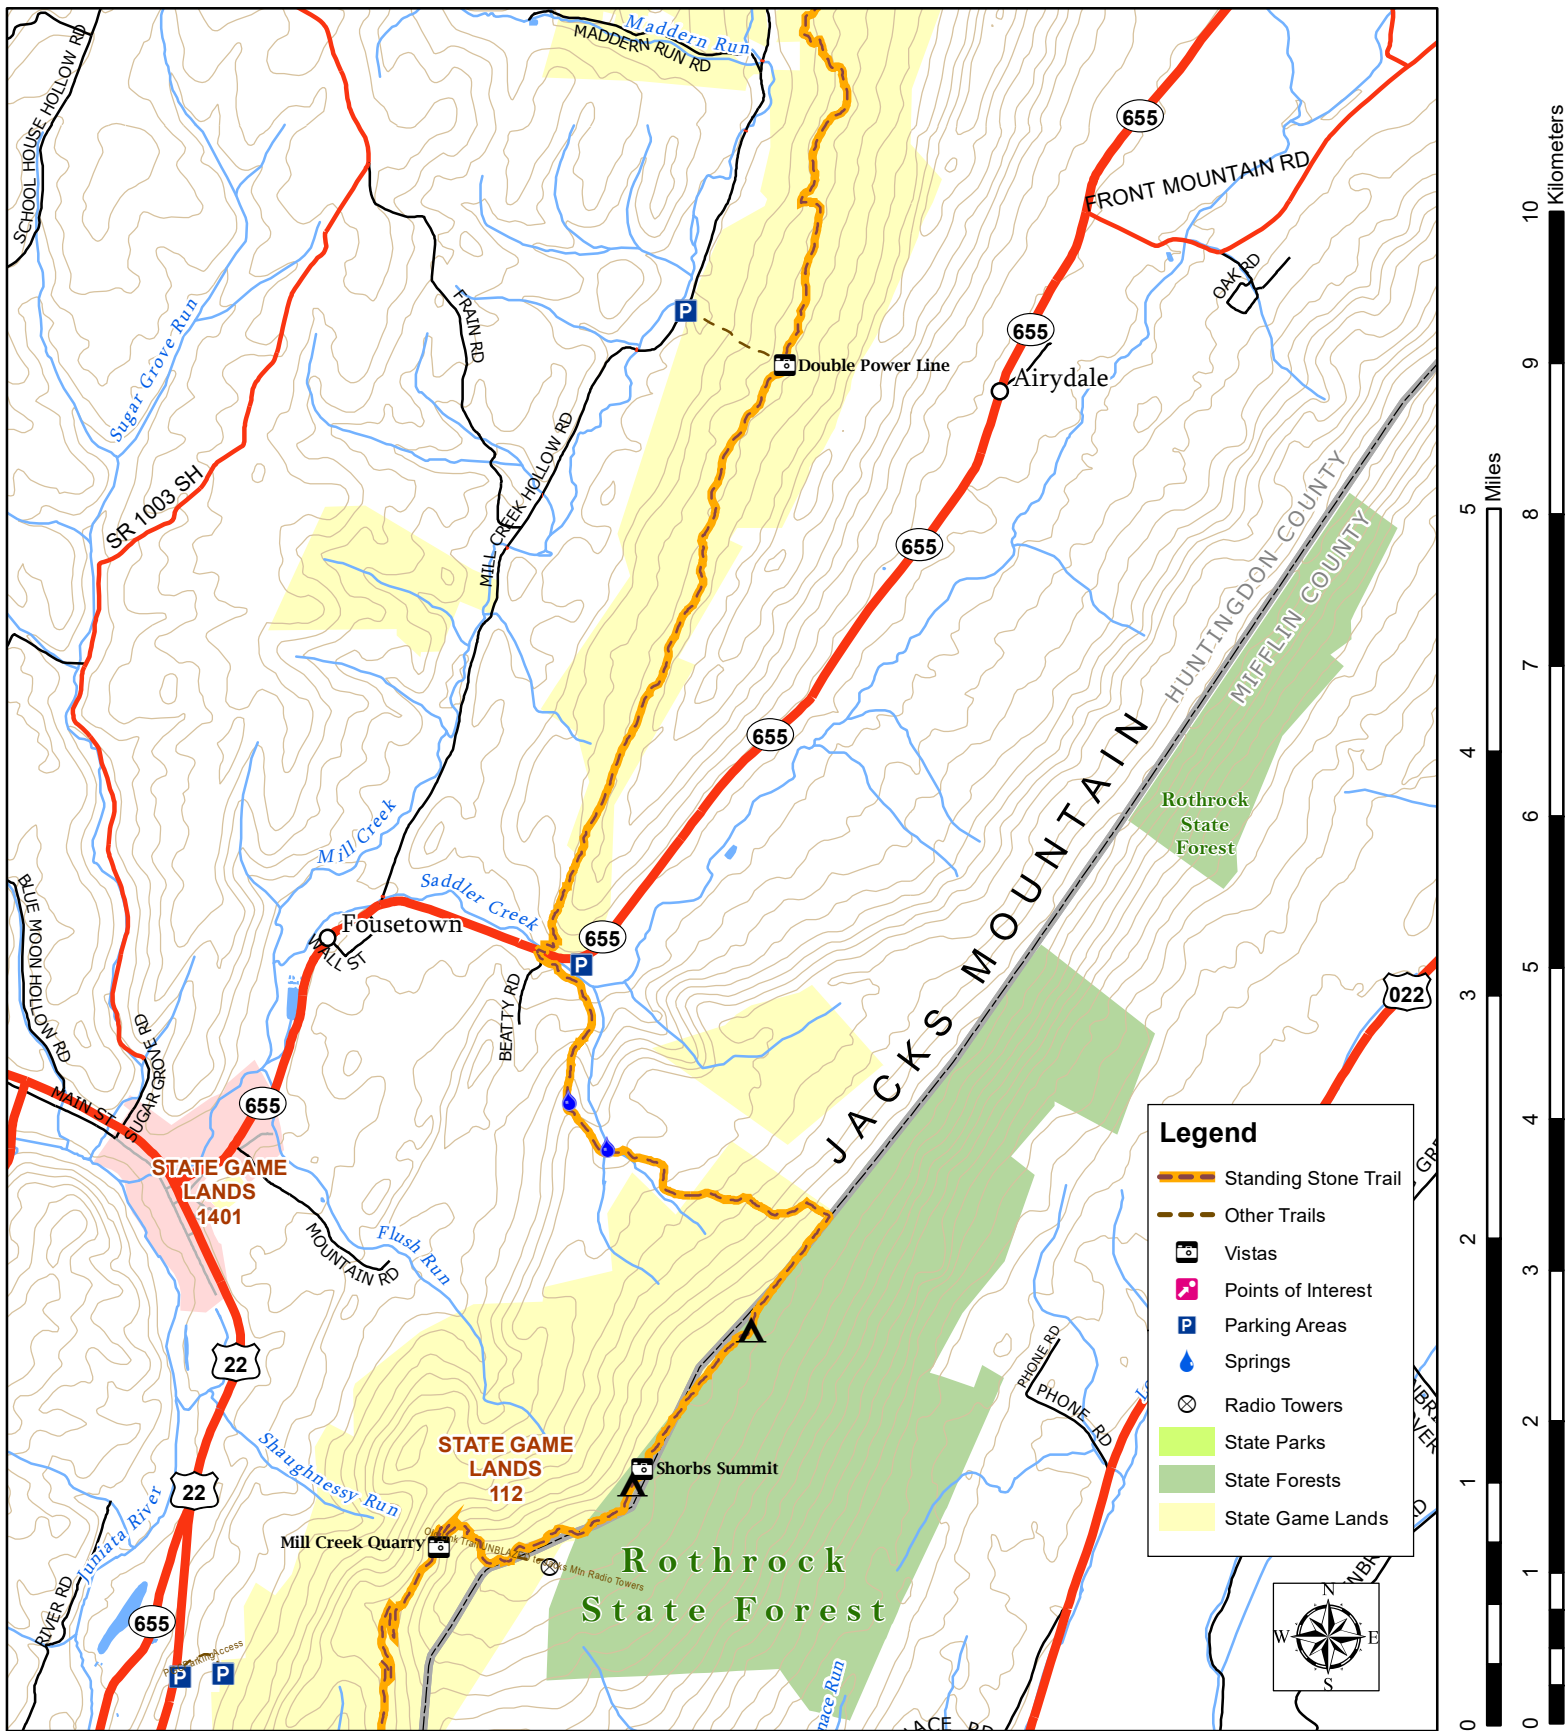

The Standing Stone Trail

Map 6 - February 2023

STANDING STONE TRAIL is a wild hiking trail in Huntingdon, Mifflin, and Fulton Counties, the Tiltrock Country of Pennsylvania, USA. www.standingstonetrail.org
Part of Great Eastern Trail www.greateastertrail.net
Map data furnished by various sources including SAP&DC, PASDA, PA DCNR, and hiking club volunteers.
Prepared by Standing Stone Trail Club in association with MSTA. gis@hike-mst.org
Scale 1: 50,000 Contour Interval 100 ft.