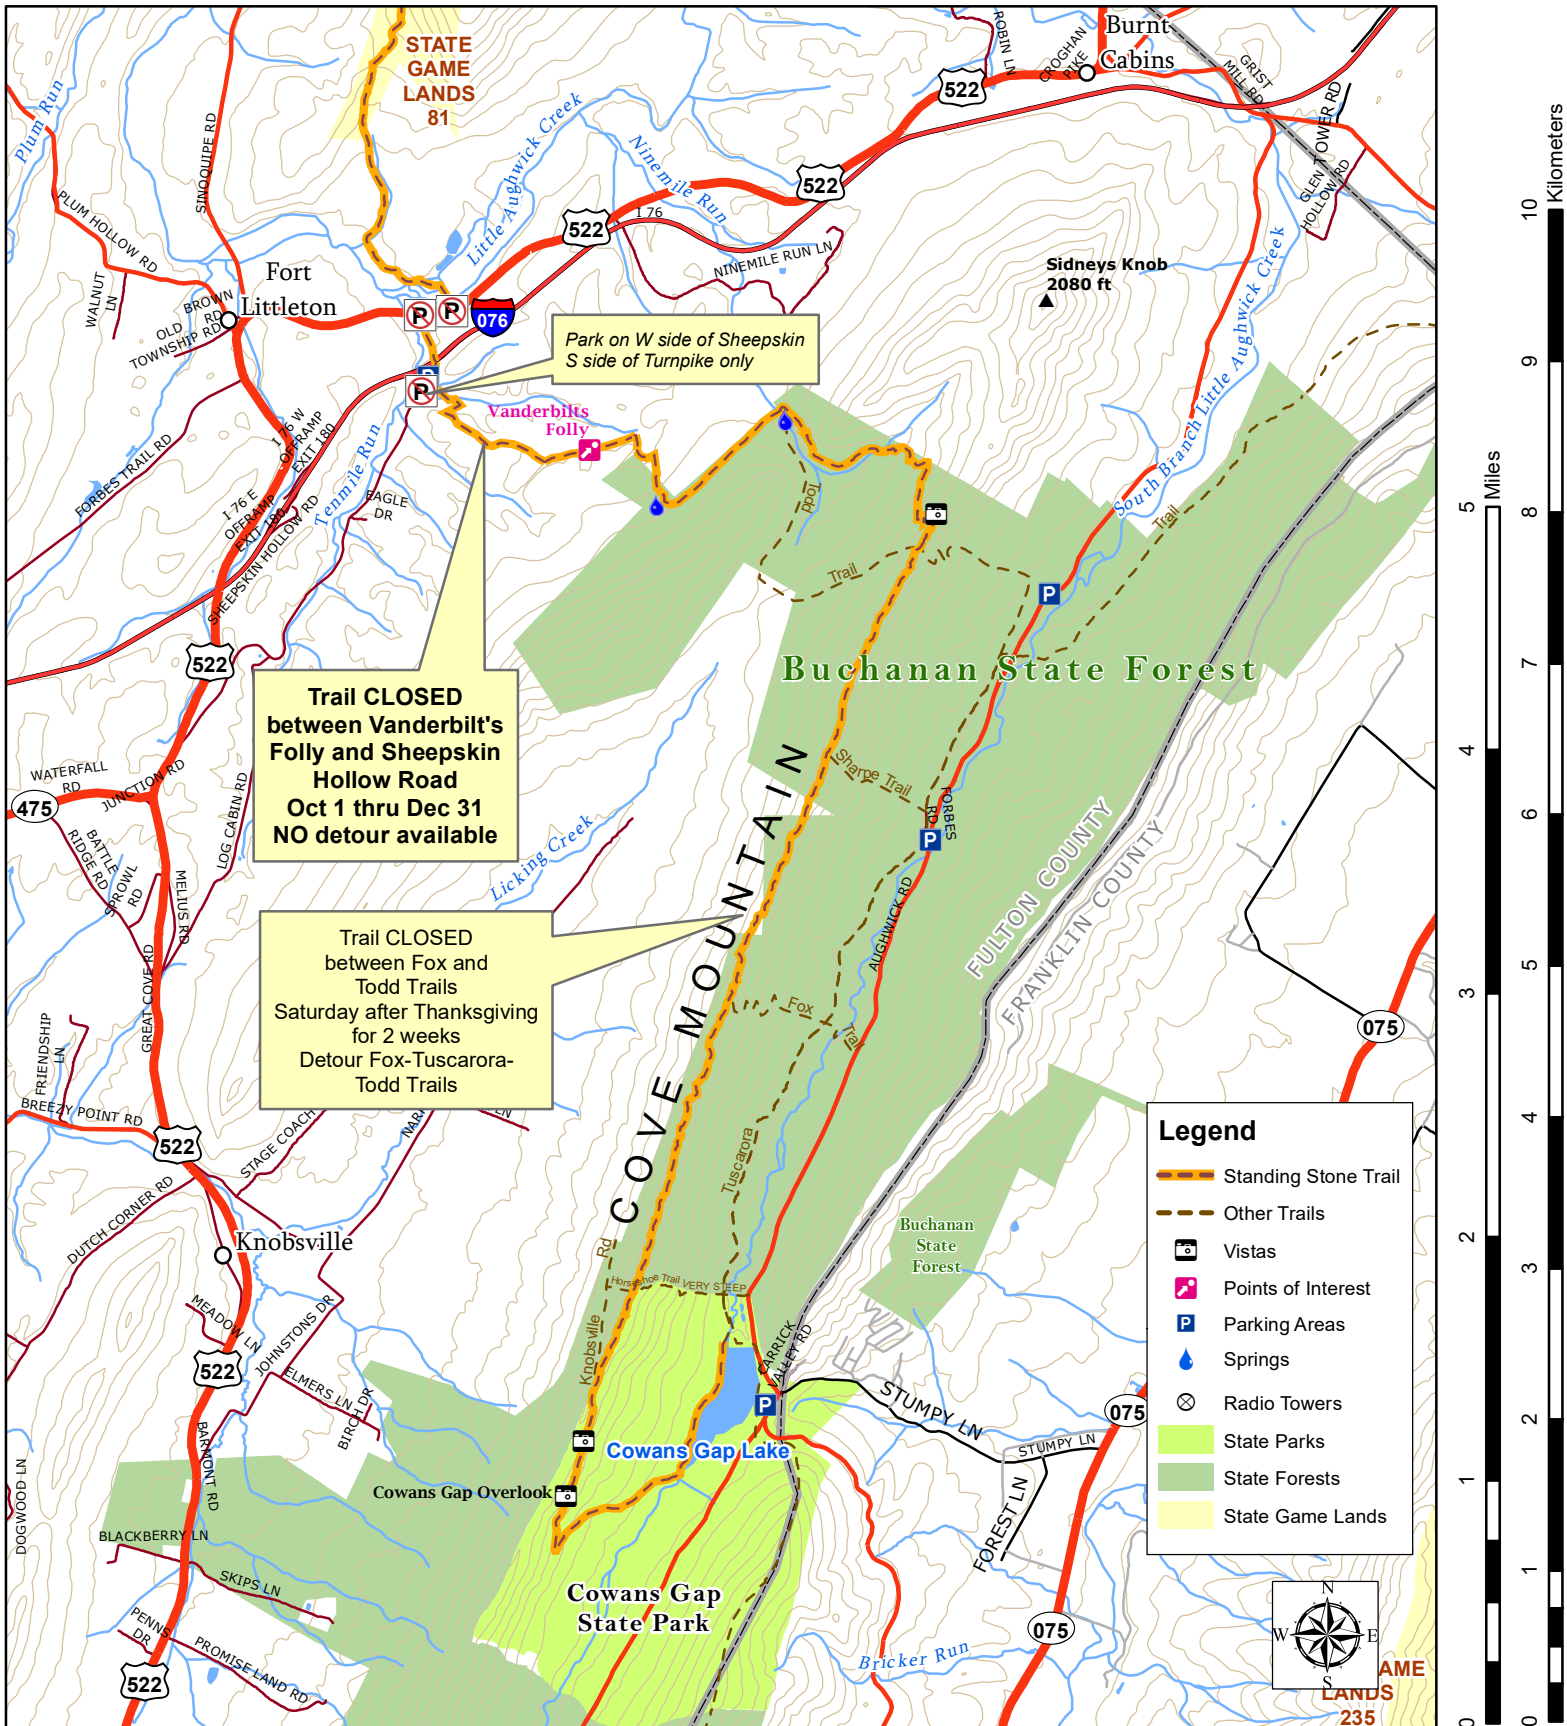

The Standing Stone Trail

Map 3 - February 2023

STANDING STONE TRAIL is a wild hiking trail in Huntingdon, Mifflin, and Fulton Counties, the Tiltrock Country of Pennsylvania, USA. www.standingstonetrail.org
 Part of Great Eastern Trail www.greateasterntrail.net
 Map data furnished by various sources including SAP&DC, PASDA, PA DCNR, and hiking club volunteers.
 Prepared by Standing Stone Trail Club in association with MSTA. gis@hike-mst.org
 Scale 1: 50,000 Contour Interval 100 ft.

The Standing Stone Trail

Map 2 - February 2023

Legend

- Standing Stone Trail
- Other Trails
- Vistas
- Points of Interest
- Parking Areas
- Springs
- Radio Towers
- State Parks
- State Forests
- State Game Lands

STANDING STONE TRAIL is a wild hiking trail in Huntingdon, Mifflin, and Fulton Counties, the Tiltrock Country of Pennsylvania, USA. www.standingstonetrail.org
Part of Great Eastern Trail www.greateastertrail.net
Map data furnished by various sources including SAP&DC, PASDA, PA DCNR, and hiking club volunteers.
Prepared by Standing Stone Trail Club in association with MSTA. gis@hike-mst.org
Scale 1: 50,000 Contour Interval 100 ft.

The Standing Stone Trail

Map 1 - November 2021

STANDING STONE TRAIL is a wild hiking trail in Huntingdon, Mifflin, and Fulton Counties, the Tiltrock Country of Pennsylvania, USA. www.standingstonetrail.org
 Part of Great Eastern Trail www.greateastertrail.net
 Map data furnished by various sources including SAP&DC, PASDA, PA DCNR, and hiking club volunteers.
 Prepared by Standing Stone Trail Club in association with MSTA. gis@hike-mst.org
 Scale 1: 50,000 Contour Interval 100 ft.