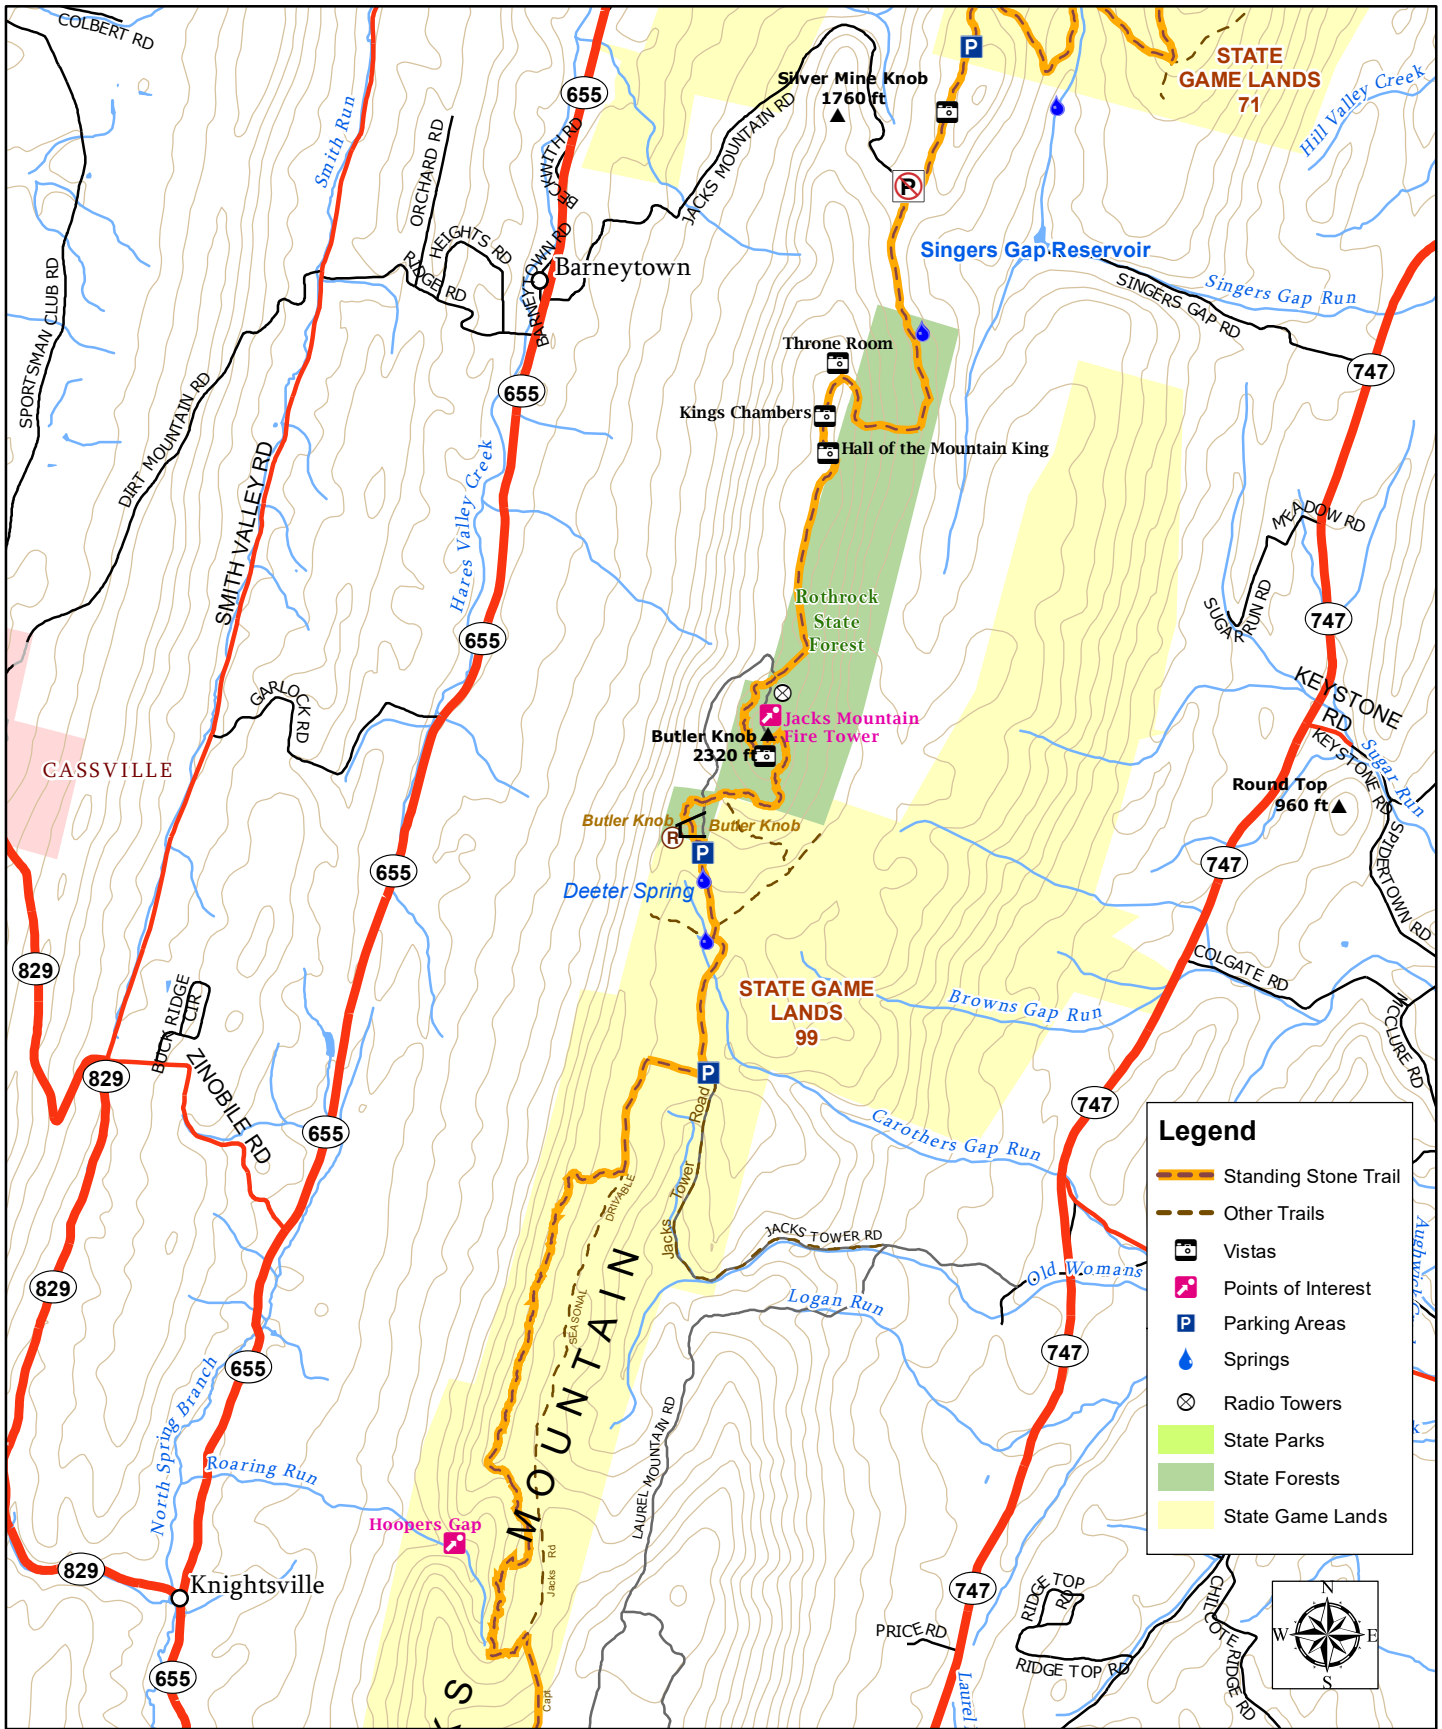

The Standing Stone Trail

Map 4 - February 2023

Legend	
	Standing Stone Trail
	Other Trails
	Vistas
	Points of Interest
	Parking Areas
	Springs
	Radio Towers
	State Parks
	State Forests
	State Game Lands

STANDING STONE TRAIL is a wild hiking trail in Huntingdon, Mifflin, and Fulton Counties, the Tiltrock Country of Pennsylvania, USA. www.standingstonetrail.org
Part of Great Eastern Trail www.greateasterntrail.net
Map data furnished by various sources including SAP&DC, PASDA, PA DCNR, and hiking club volunteers.
Prepared by Standing Stone Trail Club in association with MSTA. gis@hike-mst.org
Scale 1: 50,000 Contour Interval 100 ft.