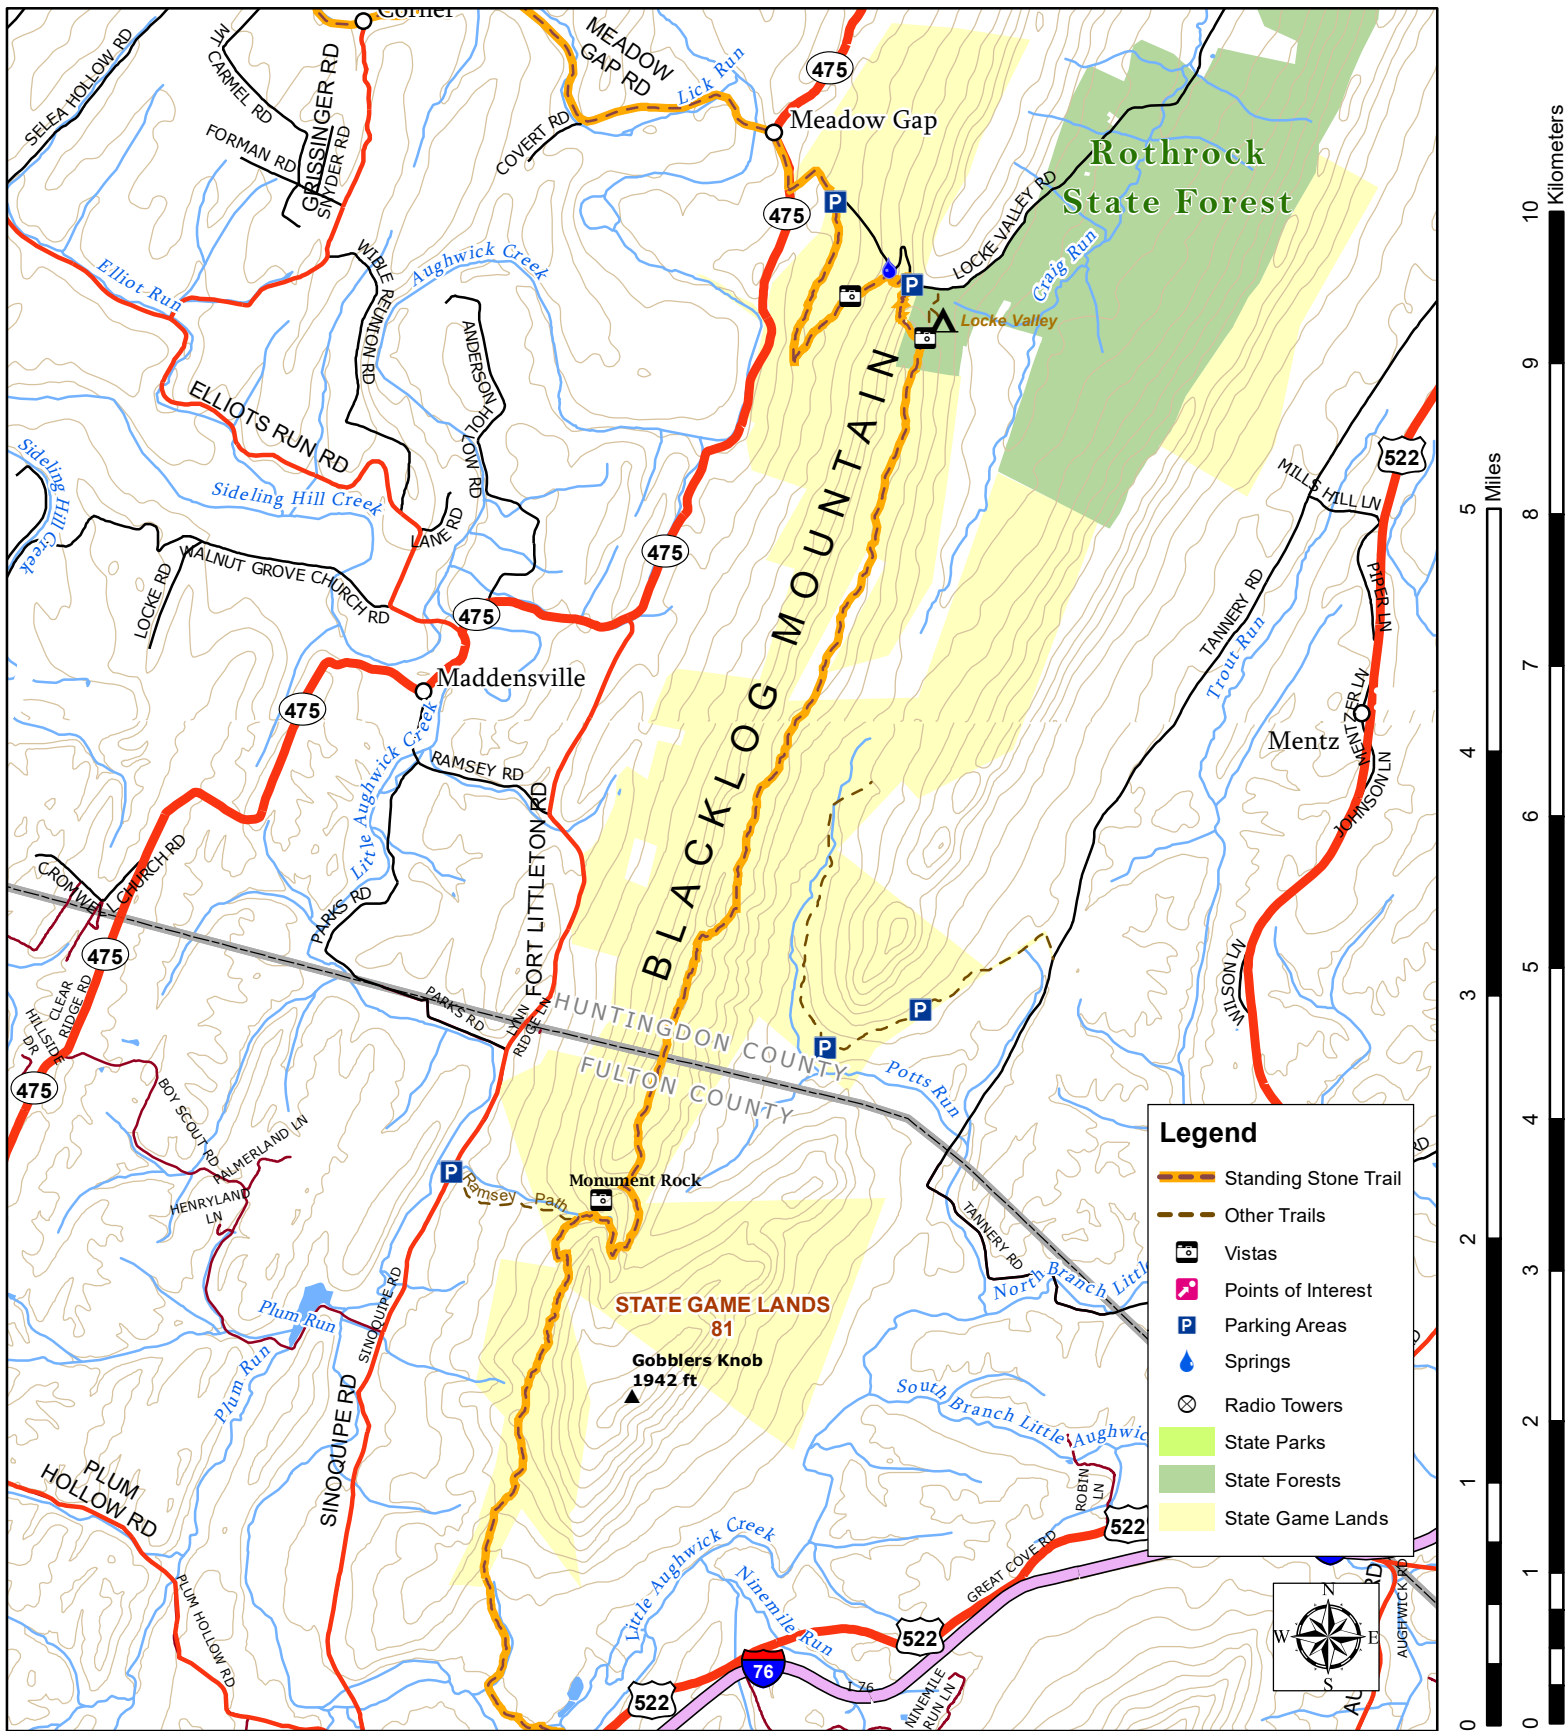

The Standing Stone Trail

Map 2 - February 2023

Legend

- Standing Stone Trail
- Other Trails
- Vistas
- Points of Interest
- Parking Areas
- Springs
- Radio Towers
- State Parks
- State Forests
- State Game Lands