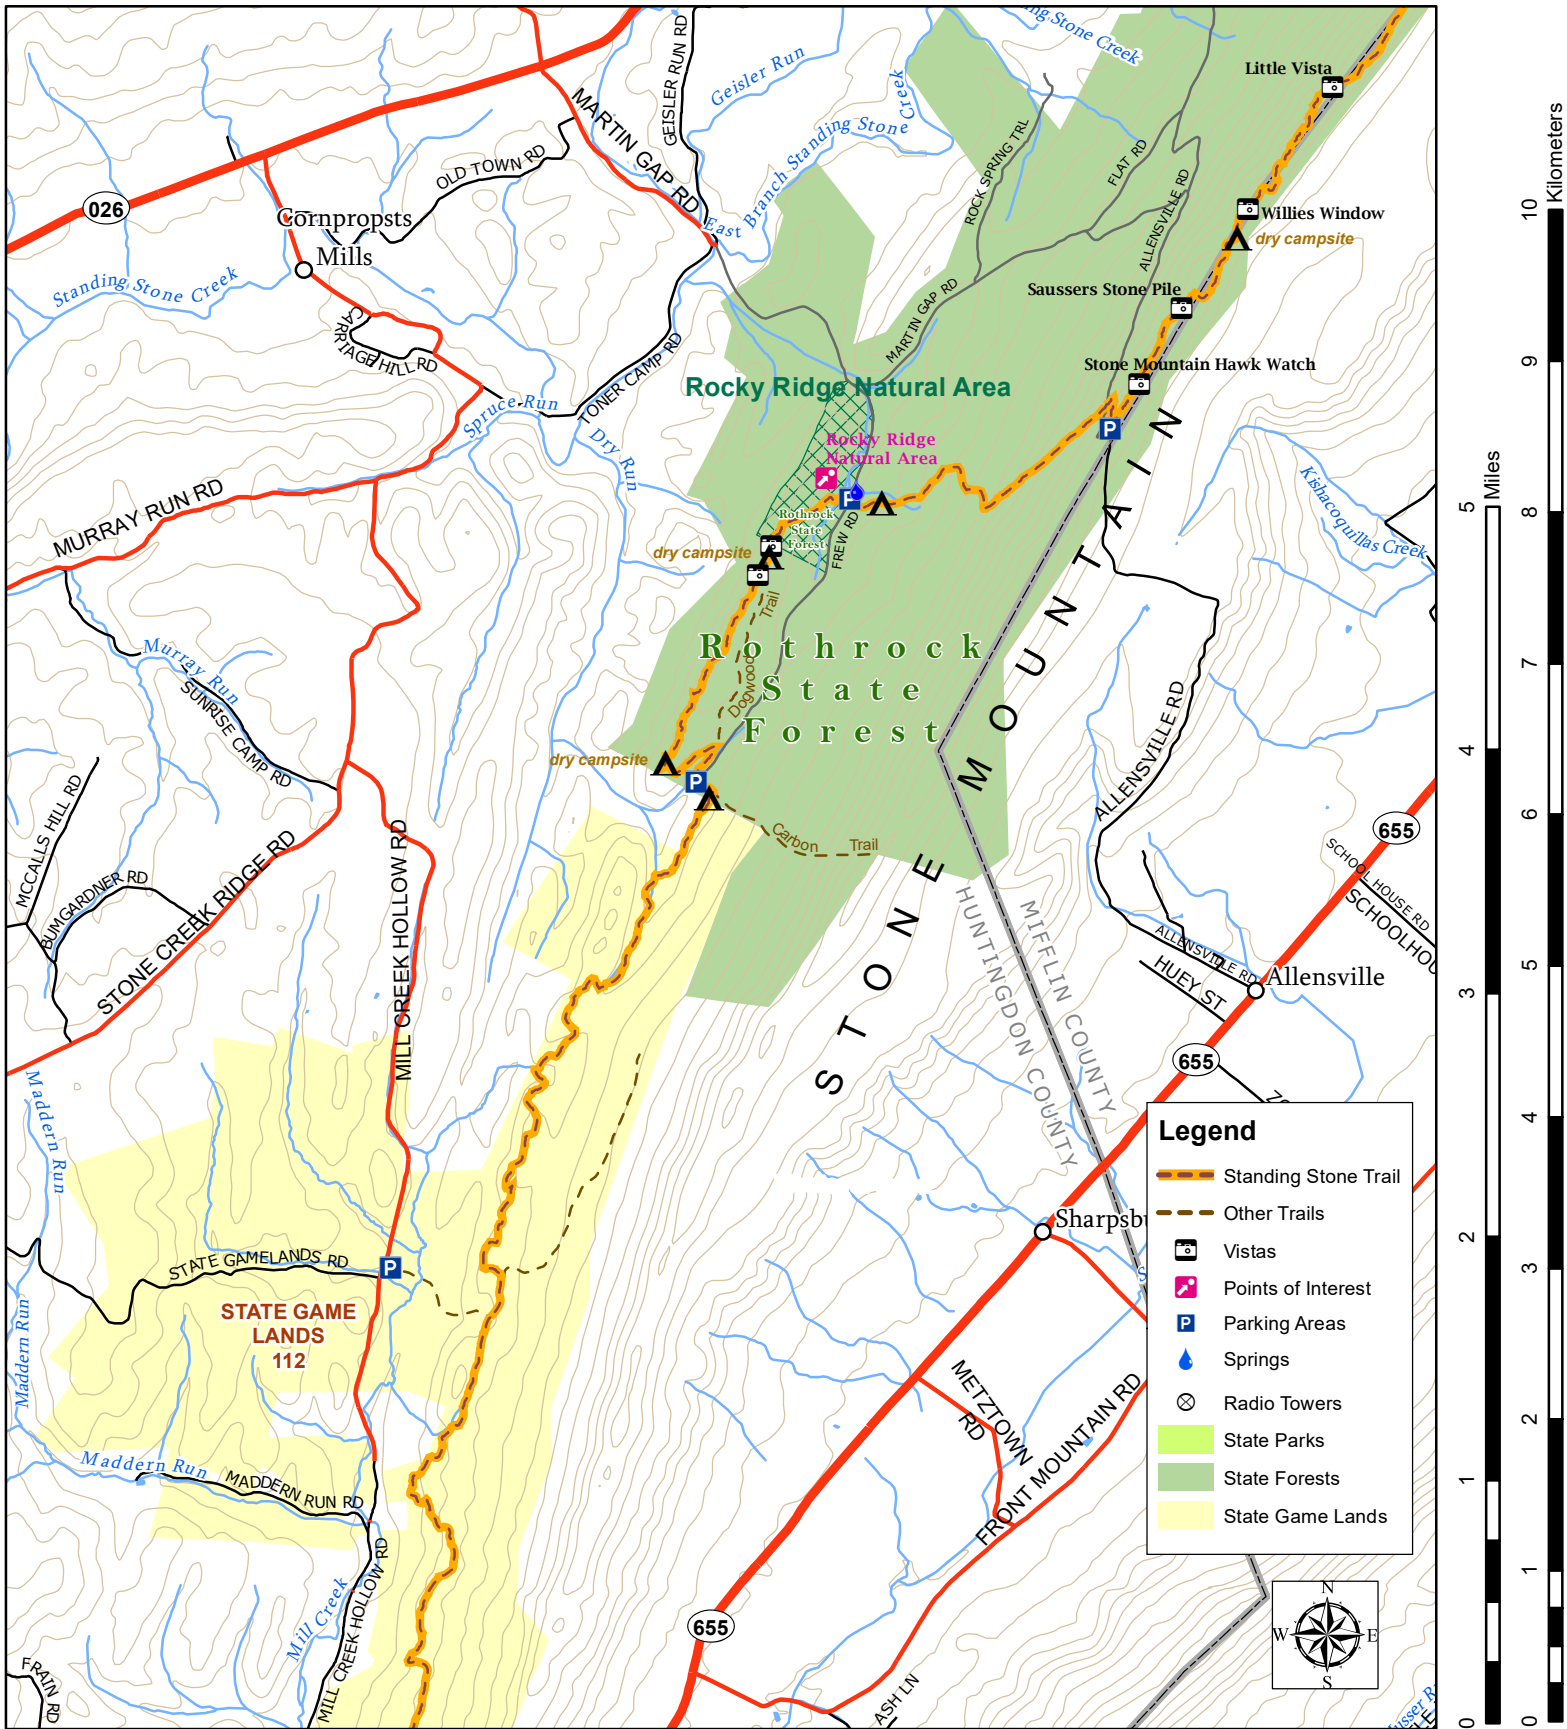

The Standing Stone Trail

Map 8 - February 2023

STANDING STONE TRAIL is a wild hiking trail in Huntingdon, Mifflin, and Fulton Counties, the Tiltrock Country of Pennsylvania, USA. www.standingstonetrail.org
 Part of Great Eastern Trail www.greateastertrail.net
 Map data furnished by various sources including SAP&DC, PASDA, PA DCNR, and hiking club volunteers.
 Prepared by Standing Stone Trail Club in association with MSTA. gis@hike-mst.org
 Scale 1: 50,000 Contour Interval 100 ft.

The Standing Stone Trail

Map 7 - February 2023

STANDING STONE TRAIL is a wild hiking trail in Huntingdon, Mifflin, and Fulton Counties, the Tiltrock Country of Pennsylvania, USA. www.standingstonetrail.org
 Part of Great Eastern Trail www.greateasterntail.net
 Map data furnished by various sources including SAP&DC, PASDA, PA DCNR, and hiking club volunteers.
 Prepared by Standing Stone Trail Club in association with MSTA. gis@hike-mst.org
 Scale 1: 50,000 Contour Interval 100 ft.

The Standing Stone Trail

Map 6 - February 2023

STANDING STONE TRAIL is a wild hiking trail in Huntingdon, Mifflin, and Fulton Counties, the Tiltrock Country of Pennsylvania, USA. www.standingstonetrail.org
 Part of Great Eastern Trail www.greateastertrail.net
 Map data furnished by various sources including SAP&DC, PASDA, PA DCNR, and hiking club volunteers.
 Prepared by Standing Stone Trail Club in association with MSTA. gis@hike-mst.org
 Scale 1: 50,000 Contour Interval 100 ft.

The Standing Stone Trail

Map 5 - February 2023

STANDING STONE TRAIL is a wild hiking trail in Huntingdon, Mifflin, and Fulton Counties, the Tiltrock Country of Pennsylvania, USA. www.standingstonetrail.org
 Part of Great Eastern Trail www.greateastertrail.net
 Map data furnished by various sources including SAP&DC, PASDA, PA DCNR, and hiking club volunteers.
 Prepared by Standing Stone Trail Club in association with MSTA. gis@hike-mst.org
 Scale 1: 50,000 Contour Interval 100 ft.