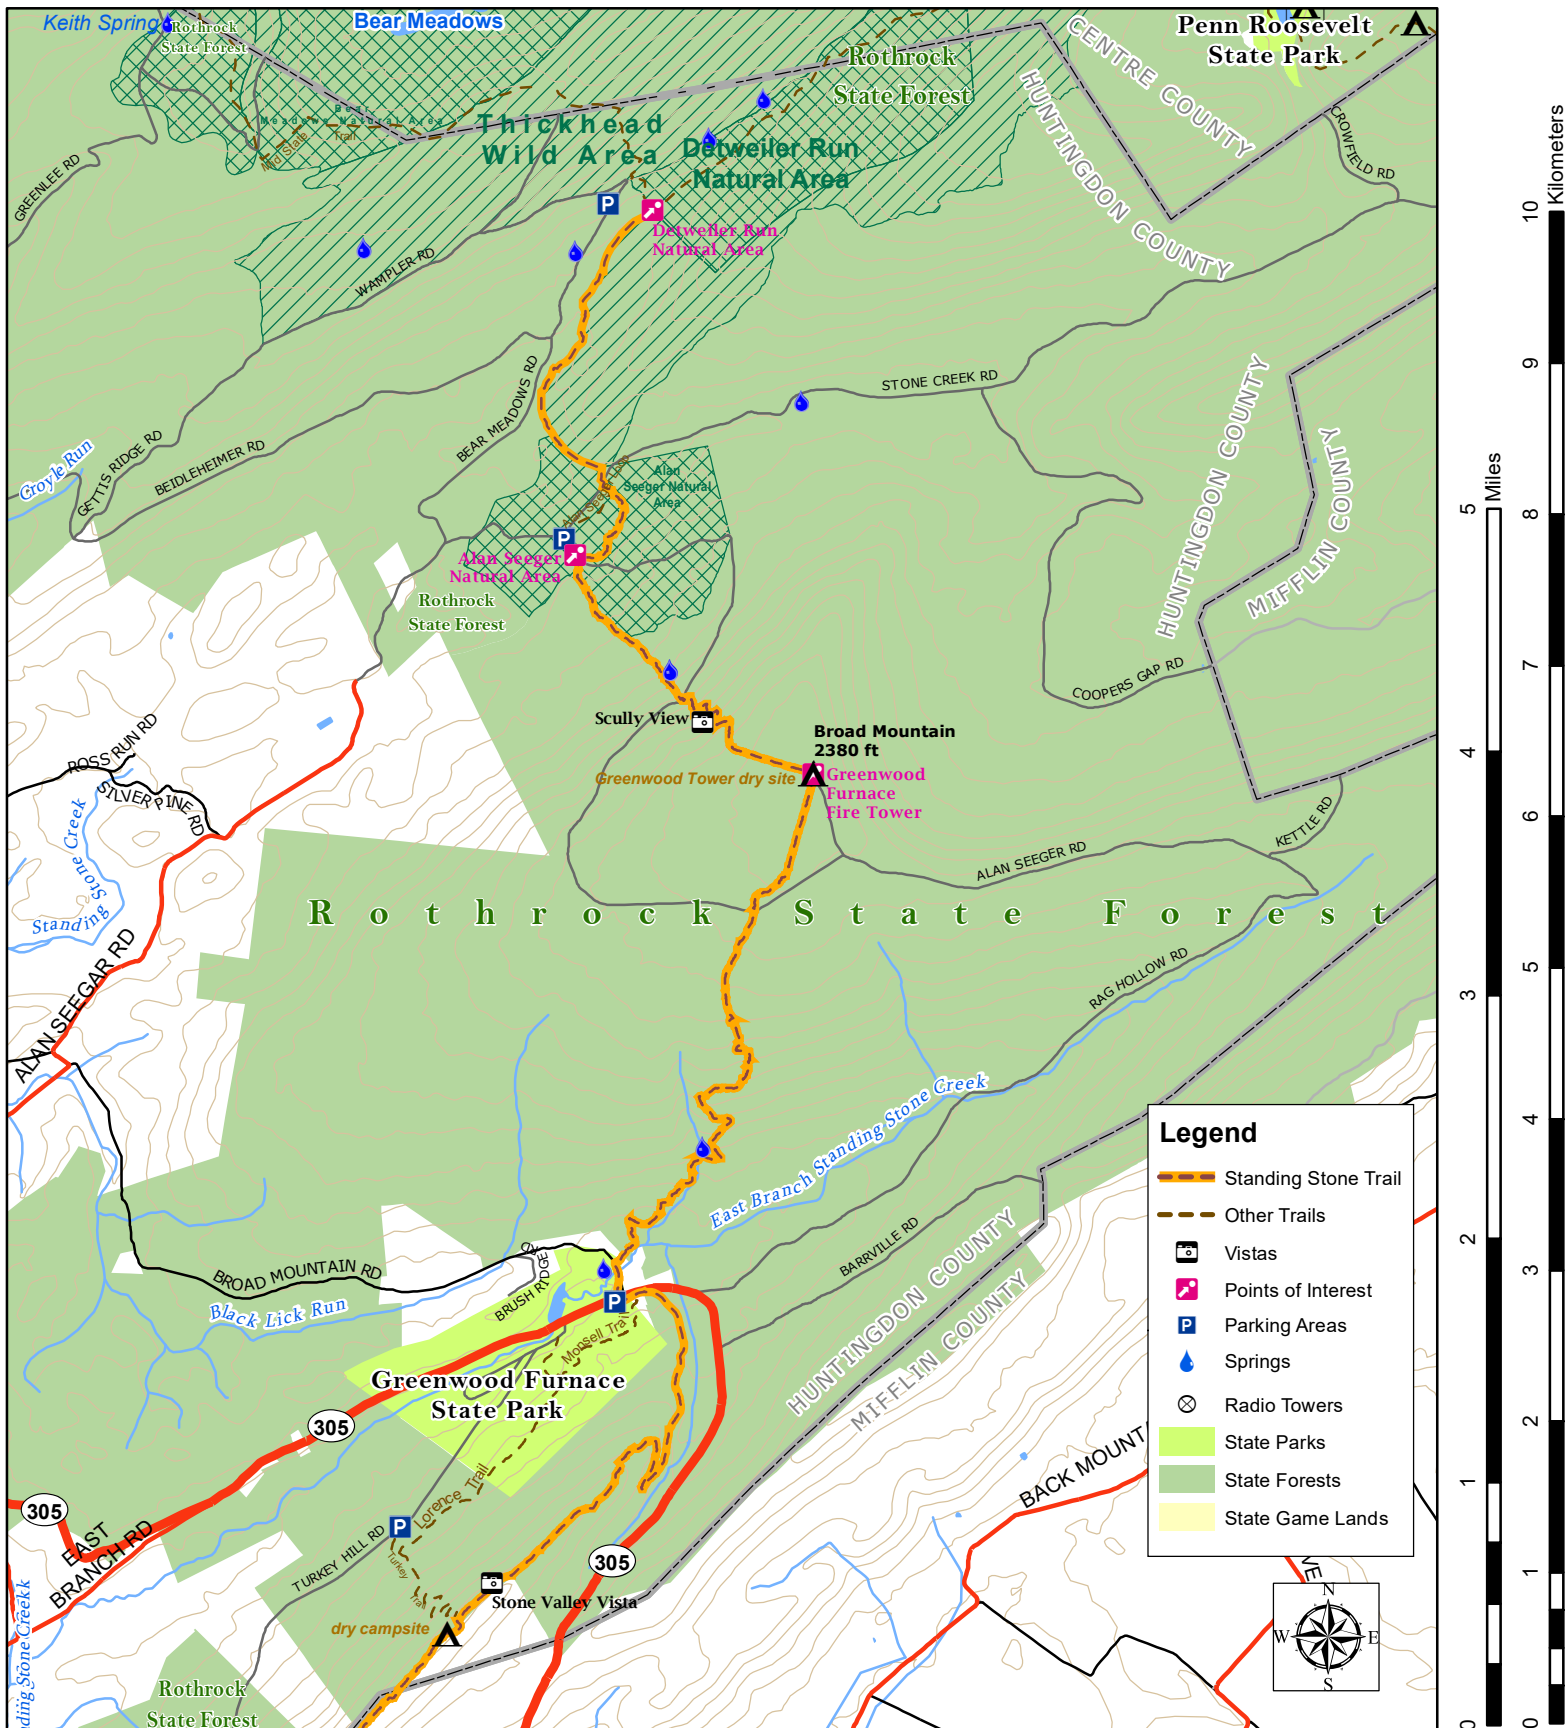

The Standing Stone Trail

Map 9 - February 2023

STANDING STONE TRAIL is a wild hiking trail in Huntingdon, Mifflin, and Fulton Counties, the Tiltrock Country of Pennsylvania, USA. www.standingstonetrail.org
 Part of Great Eastern Trail www.greateastertrail.net
 Map data furnished by various sources including SAP&DC, PASDA, PA DCNR, and hiking club volunteers.
 Prepared by Standing Stone Trail Club in association with MSTA. gis@hike-mst.org
 Scale 1: 50,000 Contour Interval 100 ft.

The Standing Stone Trail

Map 8 - February 2023

STANDING STONE TRAIL is a wild hiking trail in Huntingdon, Mifflin, and Fulton Counties, the Tiltrock Country of Pennsylvania, USA. www.standingstonetrail.org
 Part of Great Eastern Trail www.greateastertrail.net
 Map data furnished by various sources including SAP&DC, PASDA, PA DCNR, and hiking club volunteers.
 Prepared by Standing Stone Trail Club in association with MSTA. gis@hike-mst.org
 Scale 1: 50,000 Contour Interval 100 ft.

The Standing Stone Trail

Map 7 - February 2023

STANDING STONE TRAIL is a wild hiking trail in Huntingdon, Mifflin, and Fulton Counties, the Tiltrock Country of Pennsylvania, USA. www.standingstonetrail.org
 Part of Great Eastern Trail www.greateasterntail.net
 Map data furnished by various sources including SAP&DC, PASDA, PA DCNR, and hiking club volunteers.
 Prepared by Standing Stone Trail Club in association with MSTA. gis@hike-mst.org
 Scale 1: 50,000 Contour Interval 100 ft.

The Standing Stone Trail

Map 1 - November 2021

STANDING STONE TRAIL is a wild hiking trail in Huntingdon, Mifflin, and Fulton Counties, the Tiltrock Country of Pennsylvania, USA. www.standingstonetrail.org
 Part of Great Eastern Trail www.greateastertrail.net
 Map data furnished by various sources including SAP&DC, PASDA, PA DCNR, and hiking club volunteers.
 Prepared by Standing Stone Trail Club in association with MSTA. gis@hike-mst.org
 Scale 1: 50,000 Contour Interval 100 ft.