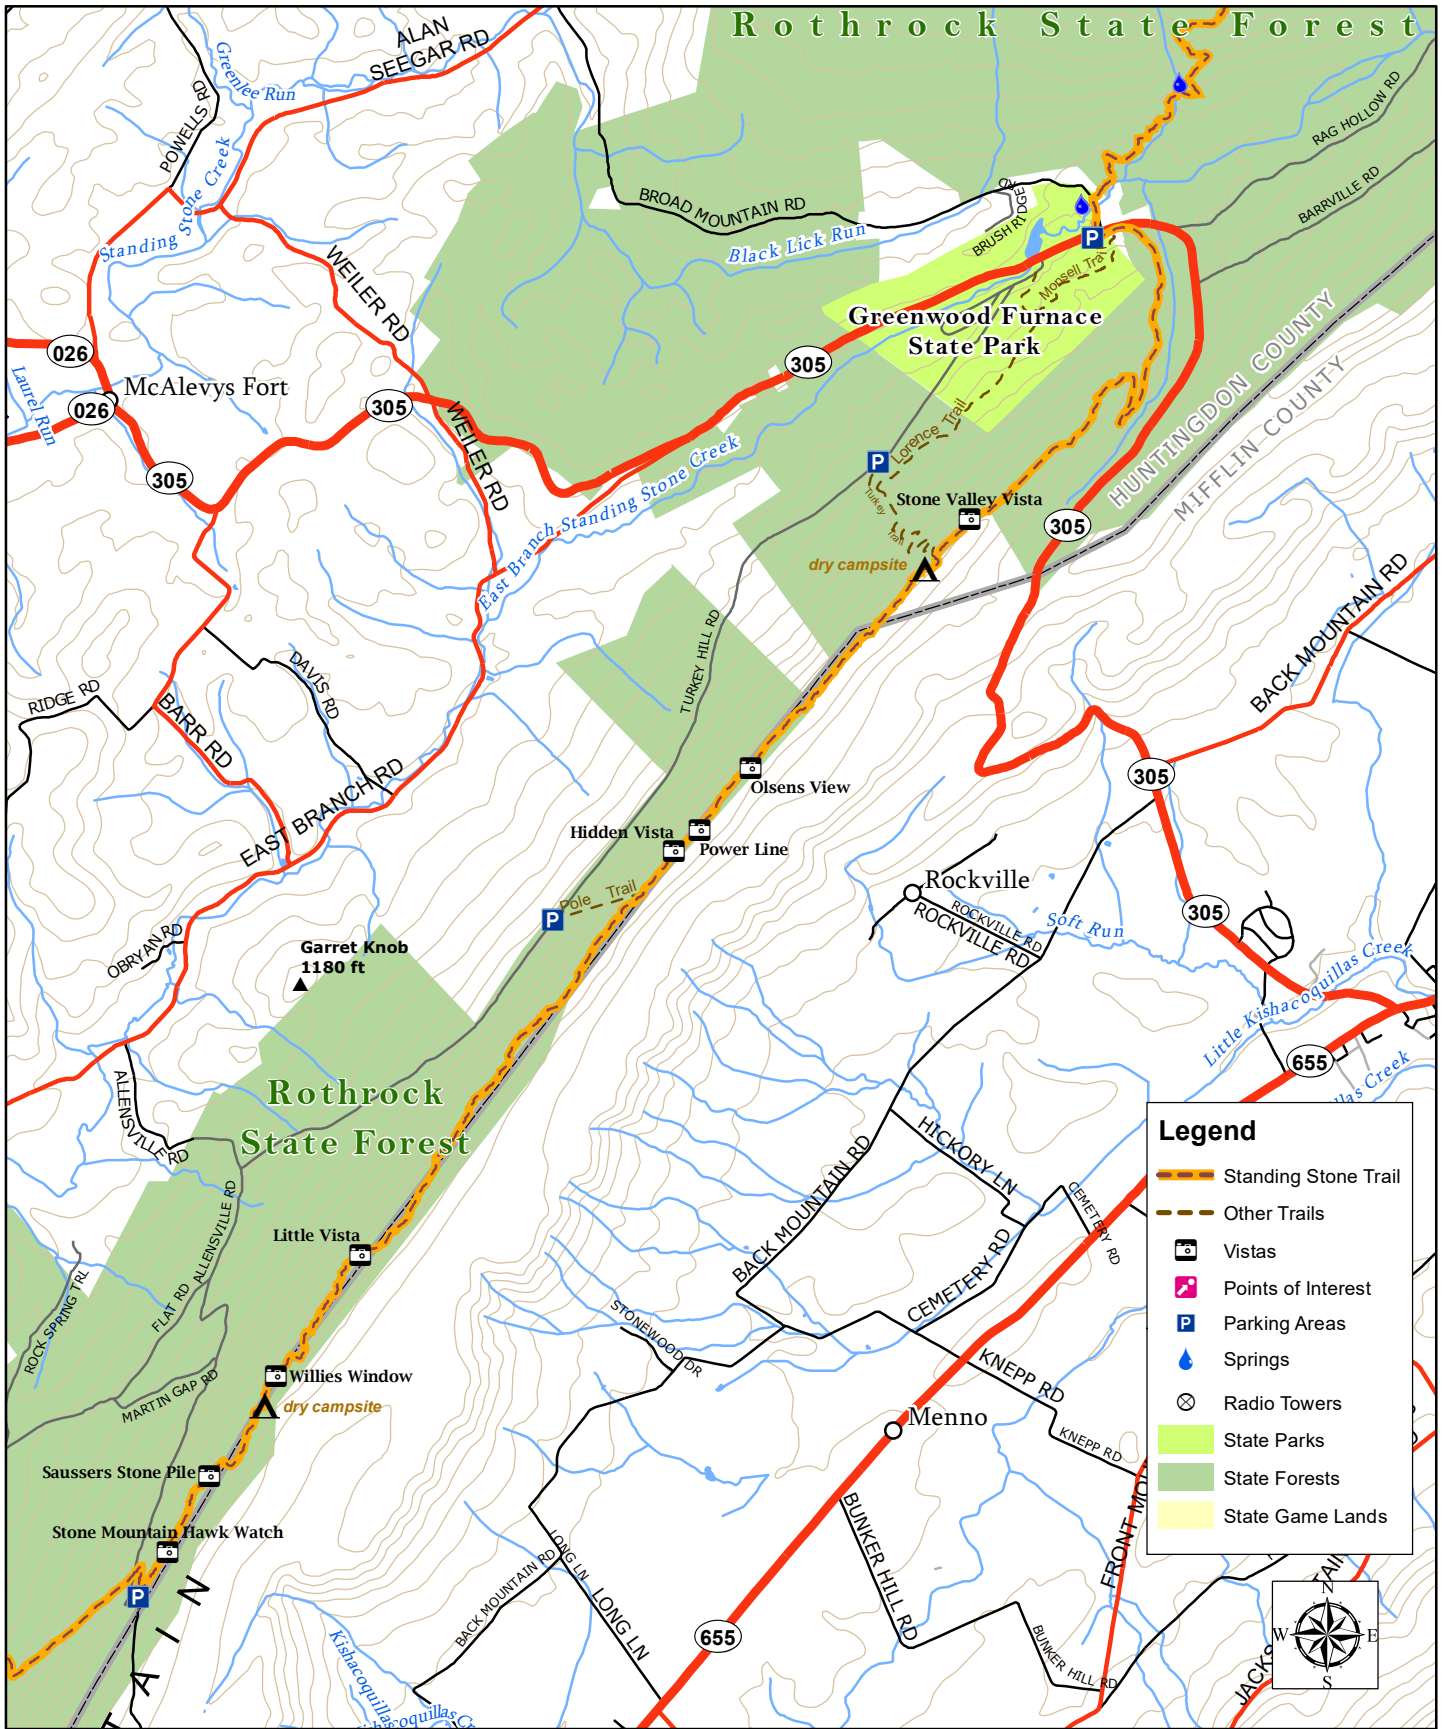

The Standing Stone Trail

Map 9 - February 2023

STANDING STONE TRAIL is a wild hiking trail in Huntingdon, Mifflin, and Fulton Counties, the Tiltrock Country of Pennsylvania, USA. www.standingstonetrail.org
 Part of Great Eastern Trail www.greateastertrail.net
 Map data furnished by various sources including SAP&DC, PASDA, PA DCNR, and hiking club volunteers.
 Prepared by Standing Stone Trail Club in association with MSTA. gis@hike-mst.org
 Scale 1: 50,000 Contour Interval 100 ft.

The Standing Stone Trail

Map 8 - February 2023

STANDING STONE TRAIL is a wild hiking trail in Huntingdon, Mifflin, and Fulton Counties, the Tiltrock Country of Pennsylvania, USA. www.standingstonetrail.org
 Part of Great Eastern Trail www.greateastertrail.net
 Map data furnished by various sources including SAP&DC, PASDA, PA DCNR, and hiking club volunteers.
 Prepared by Standing Stone Trail Club in association with MSTA. gis@hike-mst.org
 Scale 1: 50,000 Contour Interval 100 ft.

The Standing Stone Trail

Map 7 - February 2023

STANDING STONE TRAIL is a wild hiking trail in Huntingdon, Mifflin, and Fulton Counties, the Tiltrock Country of Pennsylvania, USA. www.standingstonetrail.org
 Part of Great Eastern Trail www.greateasterntail.net
 Map data furnished by various sources including SAP&DC, PASDA, PA DCNR, and hiking club volunteers.
 Prepared by Standing Stone Trail Club in association with MSTA. gis@hike-mst.org
 Scale 1: 50,000 Contour Interval 100 ft.

The Standing Stone Trail

Map 6 - February 2023

STANDING STONE TRAIL is a wild hiking trail in Huntingdon, Mifflin, and Fulton Counties, the Tiltrock Country of Pennsylvania, USA. www.standingstonetrail.org
 Part of Great Eastern Trail www.greateastertrail.net
 Map data furnished by various sources including SAP&DC, PASDA, PA DCNR, and hiking club volunteers.
 Prepared by Standing Stone Trail Club in association with MSTA. gis@hike-mst.org
 Scale 1: 50,000 Contour Interval 100 ft.