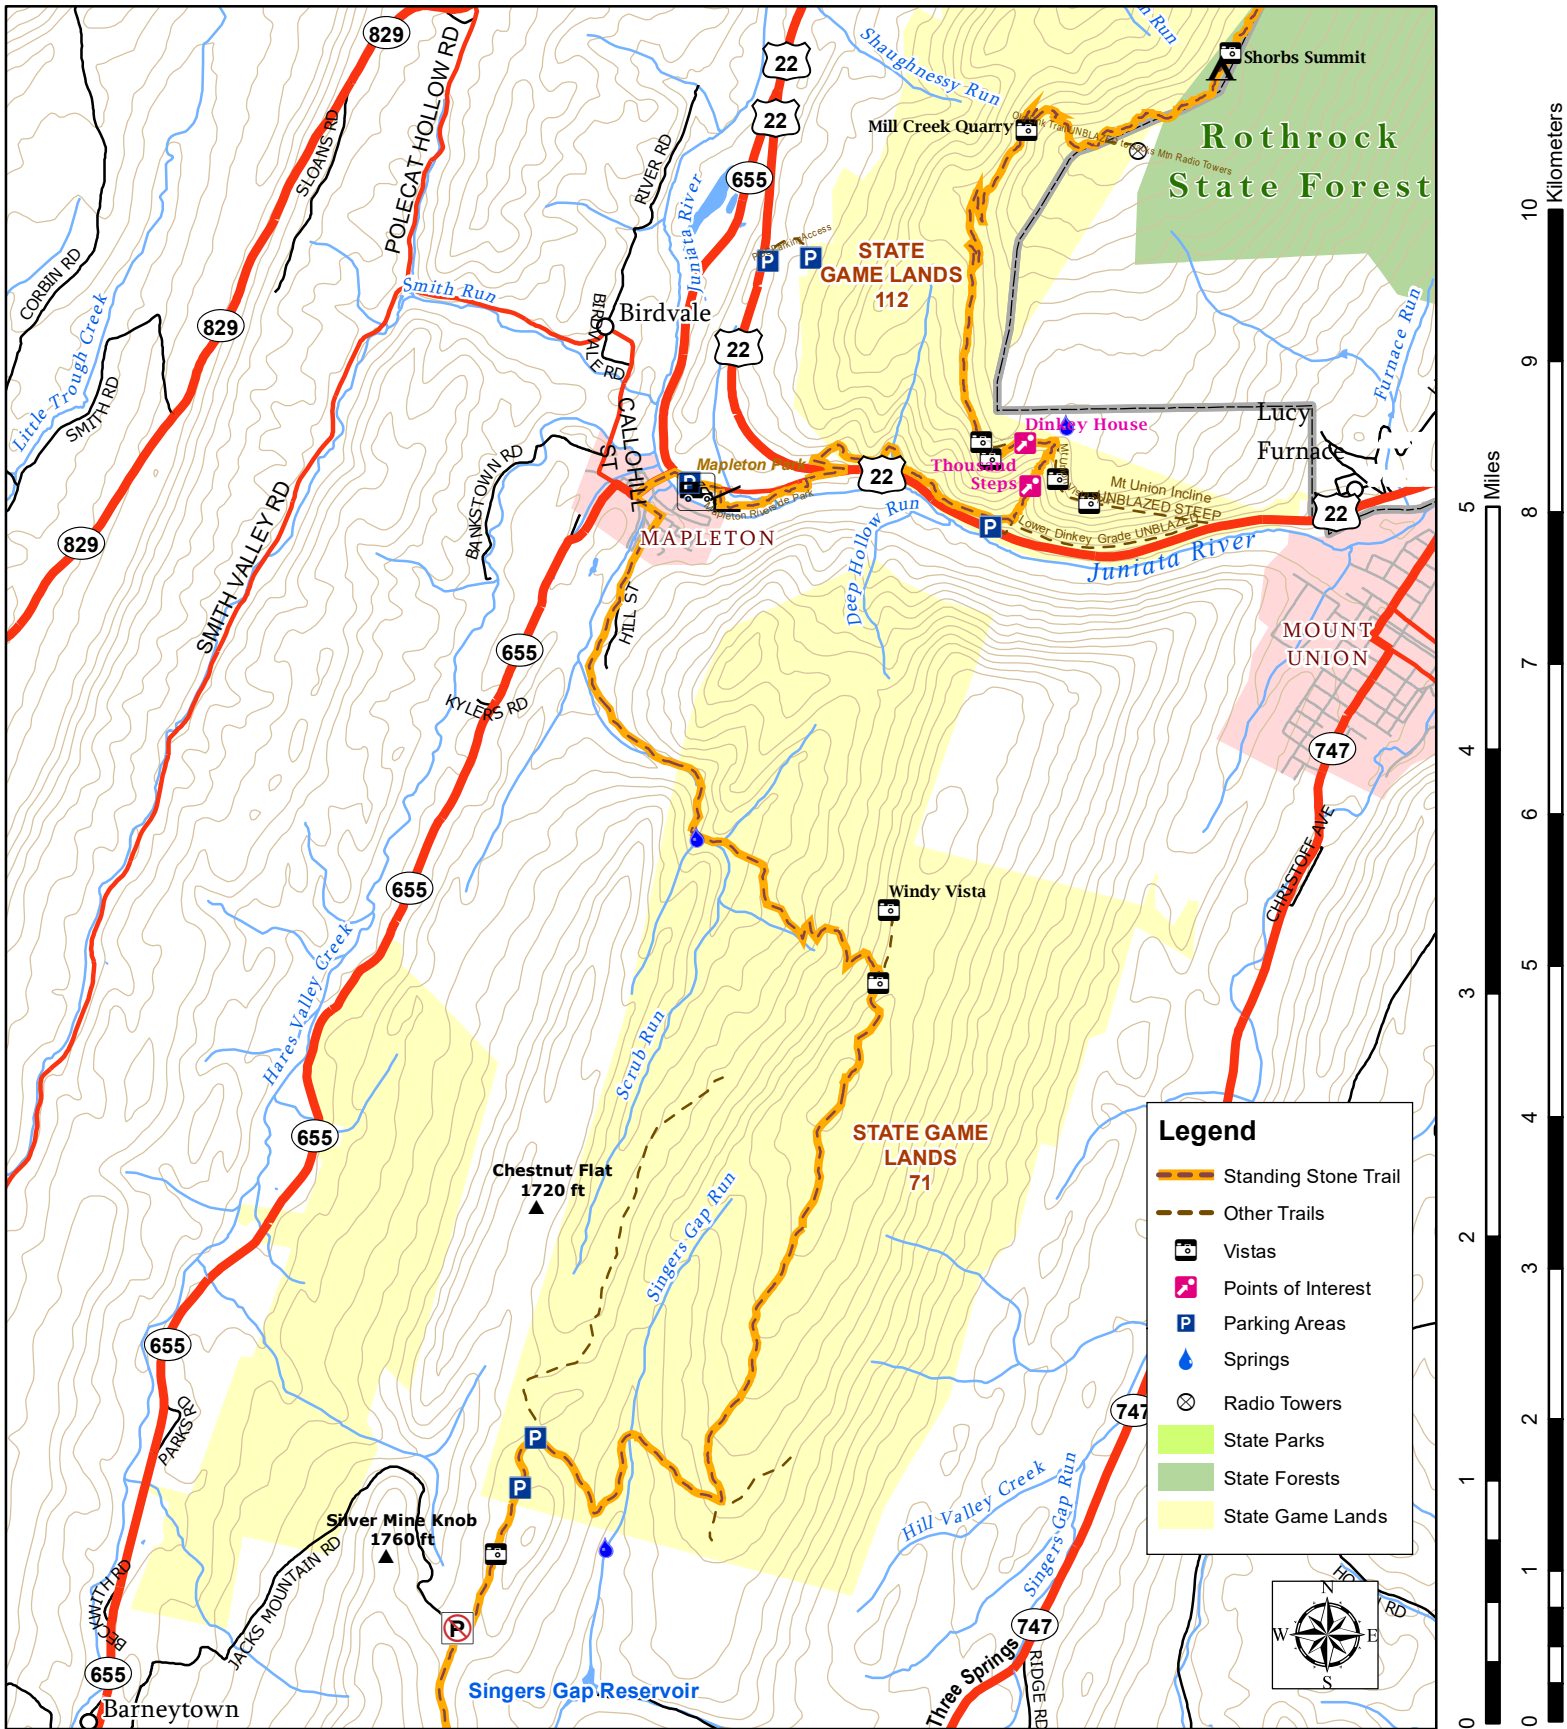

The Standing Stone Trail

Map 7 - February 2023

STANDING STONE TRAIL is a wild hiking trail in Huntingdon, Mifflin, and Fulton Counties, the Tiltrock Country of Pennsylvania, USA. www.standingstonetrail.org
 Part of Great Eastern Trail www.greateasterntail.net
 Map data furnished by various sources including SAP&DC, PASDA, PA DCNR, and hiking club volunteers.
 Prepared by Standing Stone Trail Club in association with MSTA. gis@hike-mst.org
 Scale 1: 50,000 Contour Interval 100 ft.

The Standing Stone Trail

Map 6 - February 2023

STANDING STONE TRAIL is a wild hiking trail in Huntingdon, Mifflin, and Fulton Counties, the Tiltrock Country of Pennsylvania, USA. www.standingstonetrail.org
 Part of Great Eastern Trail www.greateastertrail.net
 Map data furnished by various sources including SAP&DC, PASDA, PA DCNR, and hiking club volunteers.
 Prepared by Standing Stone Trail Club in association with MSTA. gis@hike-mst.org
 Scale 1: 50,000 Contour Interval 100 ft.

The Standing Stone Trail

Map 5 - February 2023

STANDING STONE TRAIL is a wild hiking trail in Huntingdon, Mifflin, and Fulton Counties, the Tiltrock Country of Pennsylvania, USA. www.standingstonetrail.org
 Part of Great Eastern Trail www.greateastertrail.net
 Map data furnished by various sources including SAP&DC, PASDA, PA DCNR, and hiking club volunteers.
 Prepared by Standing Stone Trail Club in association with MSTA. gis@hike-mst.org
 Scale 1: 50,000 Contour Interval 100 ft.

The Standing Stone Trail

Map 3 - February 2023

STANDING STONE TRAIL is a wild hiking trail in Huntingdon, Mifflin, and Fulton Counties, the Tiltrock Country of Pennsylvania, USA. www.standingstonetrail.org
 Part of Great Eastern Trail www.greateasterntrail.net
 Map data furnished by various sources including SAP&DC, PASDA, PA DCNR, and hiking club volunteers.
 Prepared by Standing Stone Trail Club in association with MSTA. gis@hike-mst.org
 Scale 1: 50,000 Contour Interval 100 ft.