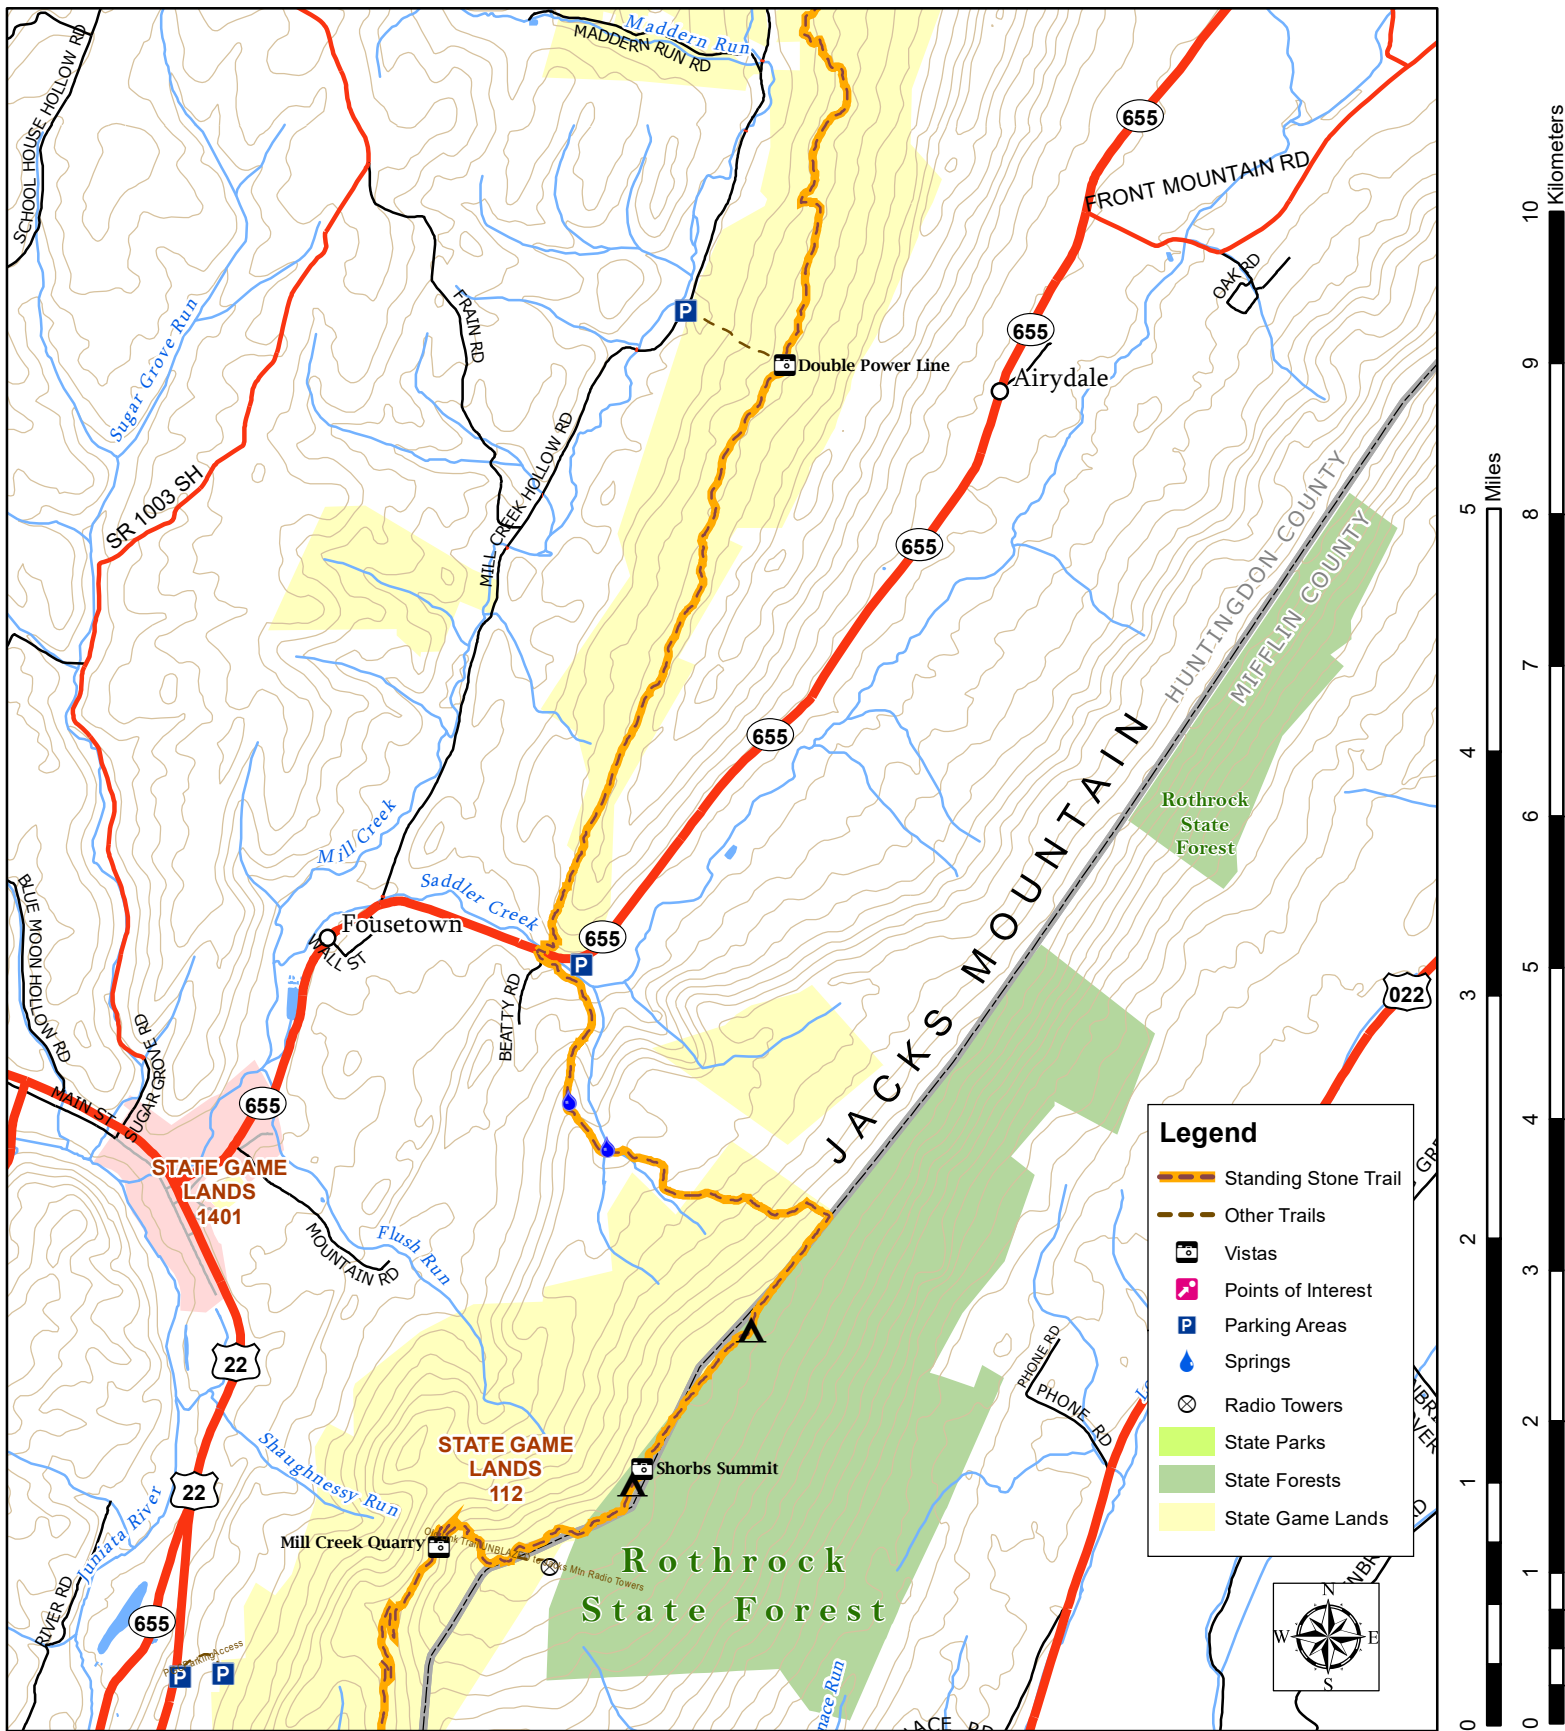

The Standing Stone Trail

Map 8 - February 2023

STANDING STONE TRAIL is a wild hiking trail in Huntingdon, Mifflin, and Fulton Counties, the Tiltrock Country of Pennsylvania, USA. www.standingstonetrail.org
 Part of Great Eastern Trail www.greateastertrail.net
 Map data furnished by various sources including SAP&DC, PASDA, PA DCNR, and hiking club volunteers.
 Prepared by Standing Stone Trail Club in association with MSTA. gis@hike-mst.org
 Scale 1: 50,000 Contour Interval 100 ft.

The Standing Stone Trail

Map 7 - February 2023

STANDING STONE TRAIL is a wild hiking trail in Huntingdon, Mifflin, and Fulton Counties, the Tiltrock Country of Pennsylvania, USA. www.standingstonetrail.org
 Part of Great Eastern Trail www.greateasterntail.net
 Map data furnished by various sources including SAP&DC, PASDA, PA DCNR, and hiking club volunteers.
 Prepared by Standing Stone Trail Club in association with MSTA. gis@hike-mst.org
 Scale 1: 50,000 Contour Interval 100 ft.

The Standing Stone Trail

Map 6 - February 2023

STANDING STONE TRAIL is a wild hiking trail in Huntingdon, Mifflin, and Fulton Counties, the Tiltrock Country of Pennsylvania, USA. www.standingstonetrail.org
 Part of Great Eastern Trail www.greateastertrail.net
 Map data furnished by various sources including SAP&DC, PASDA, PA DCNR, and hiking club volunteers.
 Prepared by Standing Stone Trail Club in association with MSTA. gis@hike-mst.org
 Scale 1: 50,000 Contour Interval 100 ft.

The Standing Stone Trail

Map 5 - February 2023

STANDING STONE TRAIL is a wild hiking trail in Huntingdon, Mifflin, and Fulton Counties, the Tiltrock Country of Pennsylvania, USA. www.standingstonetrail.org
 Part of Great Eastern Trail www.greateastertrail.net
 Map data furnished by various sources including SAP&DC, PASDA, PA DCNR, and hiking club volunteers.
 Prepared by Standing Stone Trail Club in association with MSTA. gis@hike-mst.org
 Scale 1: 50,000 Contour Interval 100 ft.