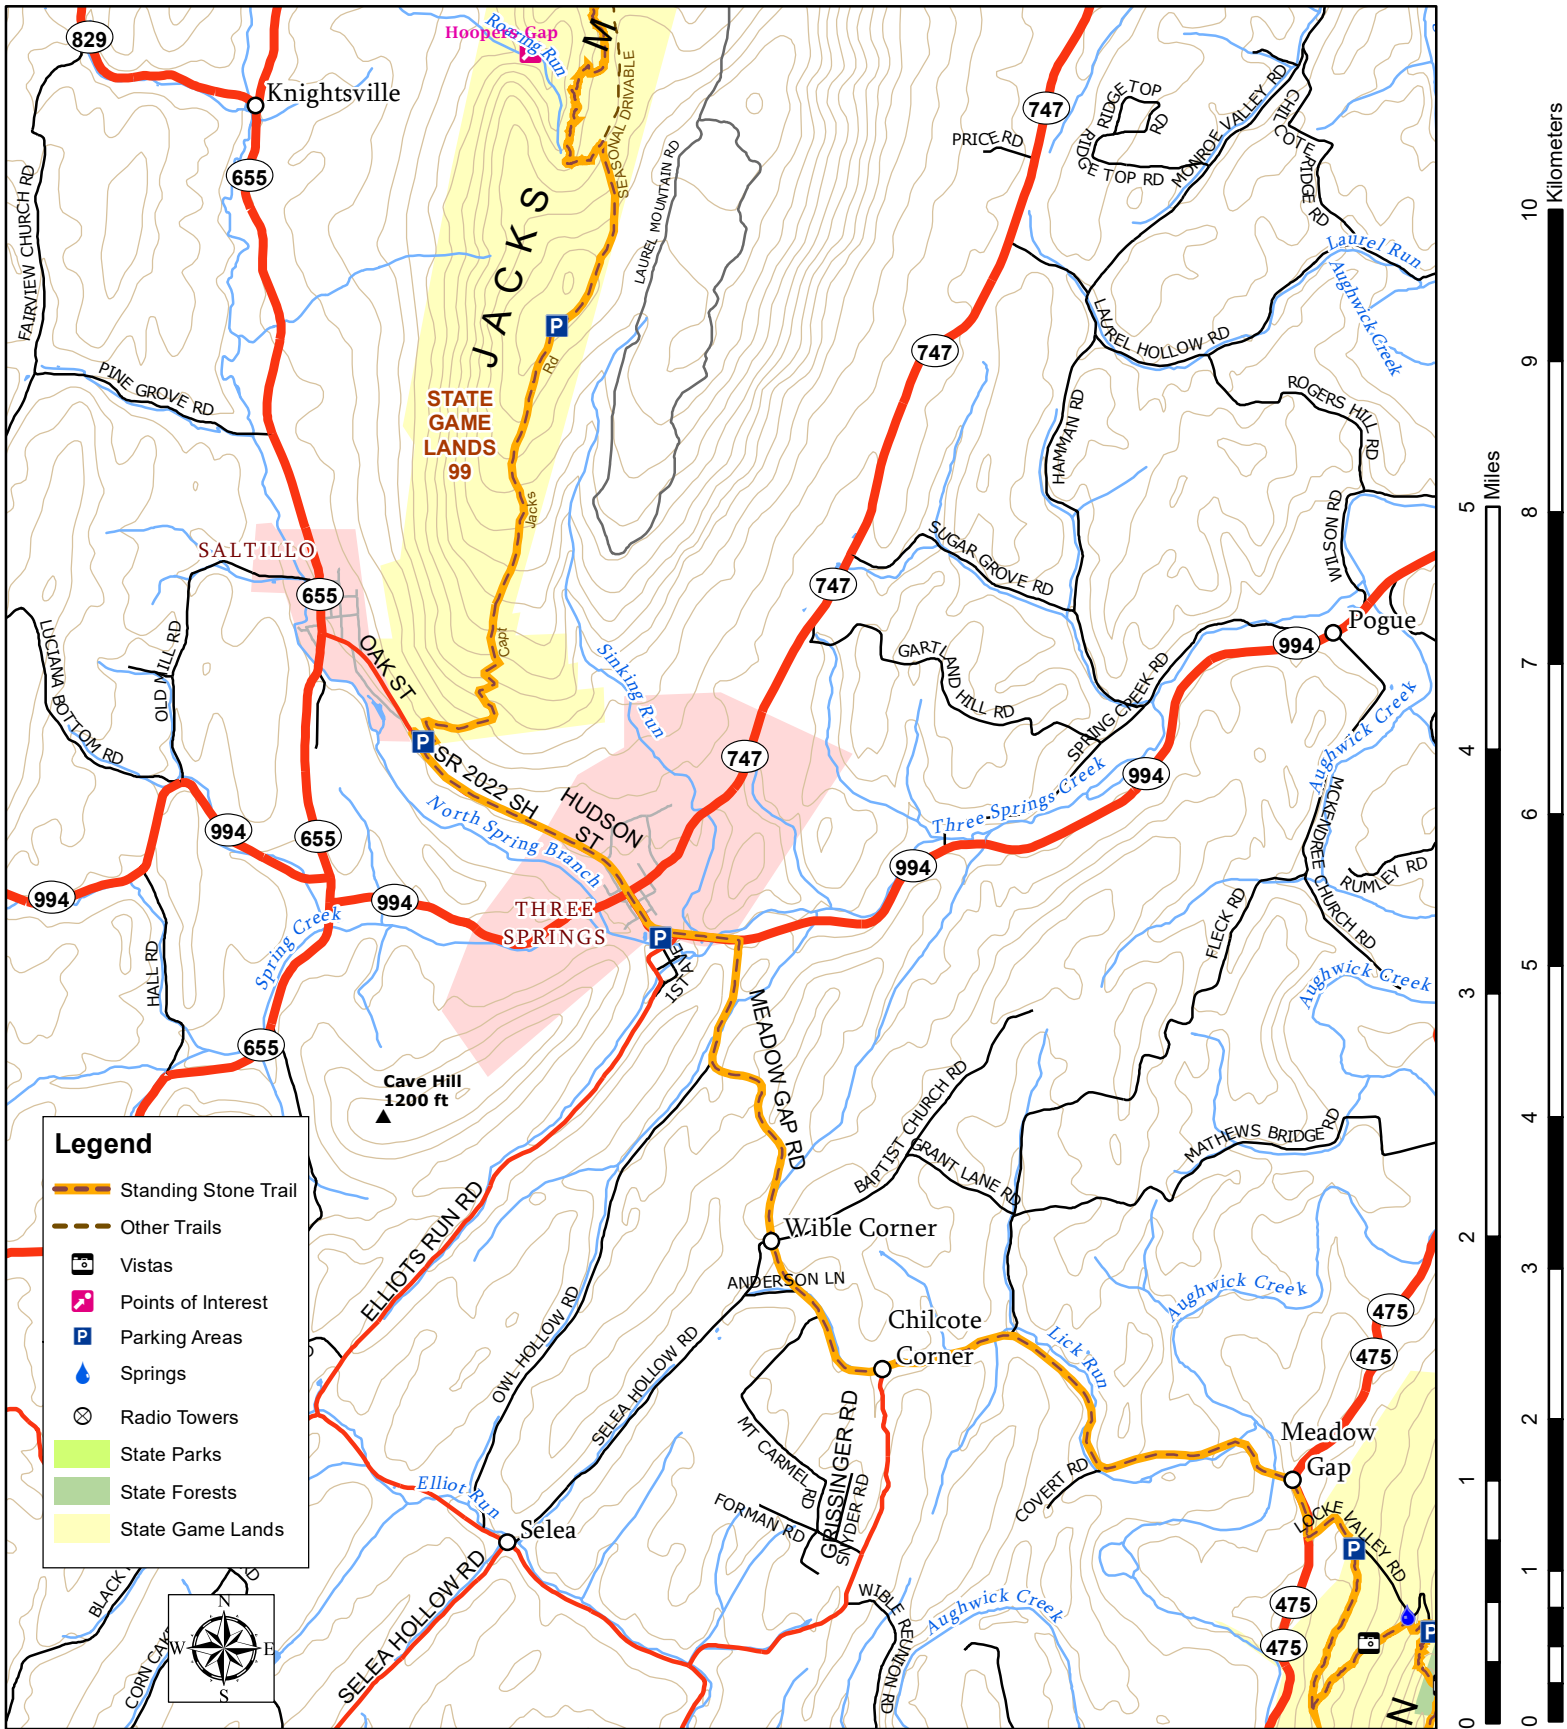

The Standing Stone Trail

Map 6 - February 2023

STANDING STONE TRAIL is a wild hiking trail in Huntingdon, Mifflin, and Fulton Counties, the Tiltrock Country of Pennsylvania, USA. www.standingstonetrail.org
 Part of Great Eastern Trail www.greateastertrail.net
 Map data furnished by various sources including SAP&DC, PASDA, PA DCNR, and hiking club volunteers.
 Prepared by Standing Stone Trail Club in association with MSTA. gis@hike-mst.org
 Scale 1: 50,000 Contour Interval 100 ft.

The Standing Stone Trail

Map 5 - February 2023

STANDING STONE TRAIL is a wild hiking trail in Huntingdon, Mifflin, and Fulton Counties, the Tiltrock Country of Pennsylvania, USA. www.standingstonetrail.org
 Part of Great Eastern Trail www.greateastertrail.net
 Map data furnished by various sources including SAP&DC, PASDA, PA DCNR, and hiking club volunteers.
 Prepared by Standing Stone Trail Club in association with MSTA. gis@hike-mst.org
 Scale 1: 50,000 Contour Interval 100 ft.

STANDING STONE TRAIL is a wild hiking trail in Huntingdon, Mifflin, and Fulton Counties, the Tiltrock Country of Pennsylvania, USA. www.standingstonetrail.org
 Part of Great Eastern Trail www.greateasterntrail.net
 Map data furnished by various sources including SAP&DC, PASDA, PA DCNR, and hiking club volunteers.
 Prepared by Standing Stone Trail Club in association with MSTA. gis@hike-mst.org
 Scale 1: 50,000 Contour Interval 100 ft.

The Standing Stone Trail

Map 3 - February 2023

STANDING STONE TRAIL is a wild hiking trail in Huntingdon, Mifflin, and Fulton Counties, the Tiltrock Country of Pennsylvania, USA. www.standingstonetrail.org
 Part of Great Eastern Trail www.greateasterntrail.net
 Map data furnished by various sources including SAP&DC, PASDA, PA DCNR, and hiking club volunteers.
 Prepared by Standing Stone Trail Club in association with MSTA. gis@hike-mst.org
 Scale 1: 50,000 Contour Interval 100 ft.